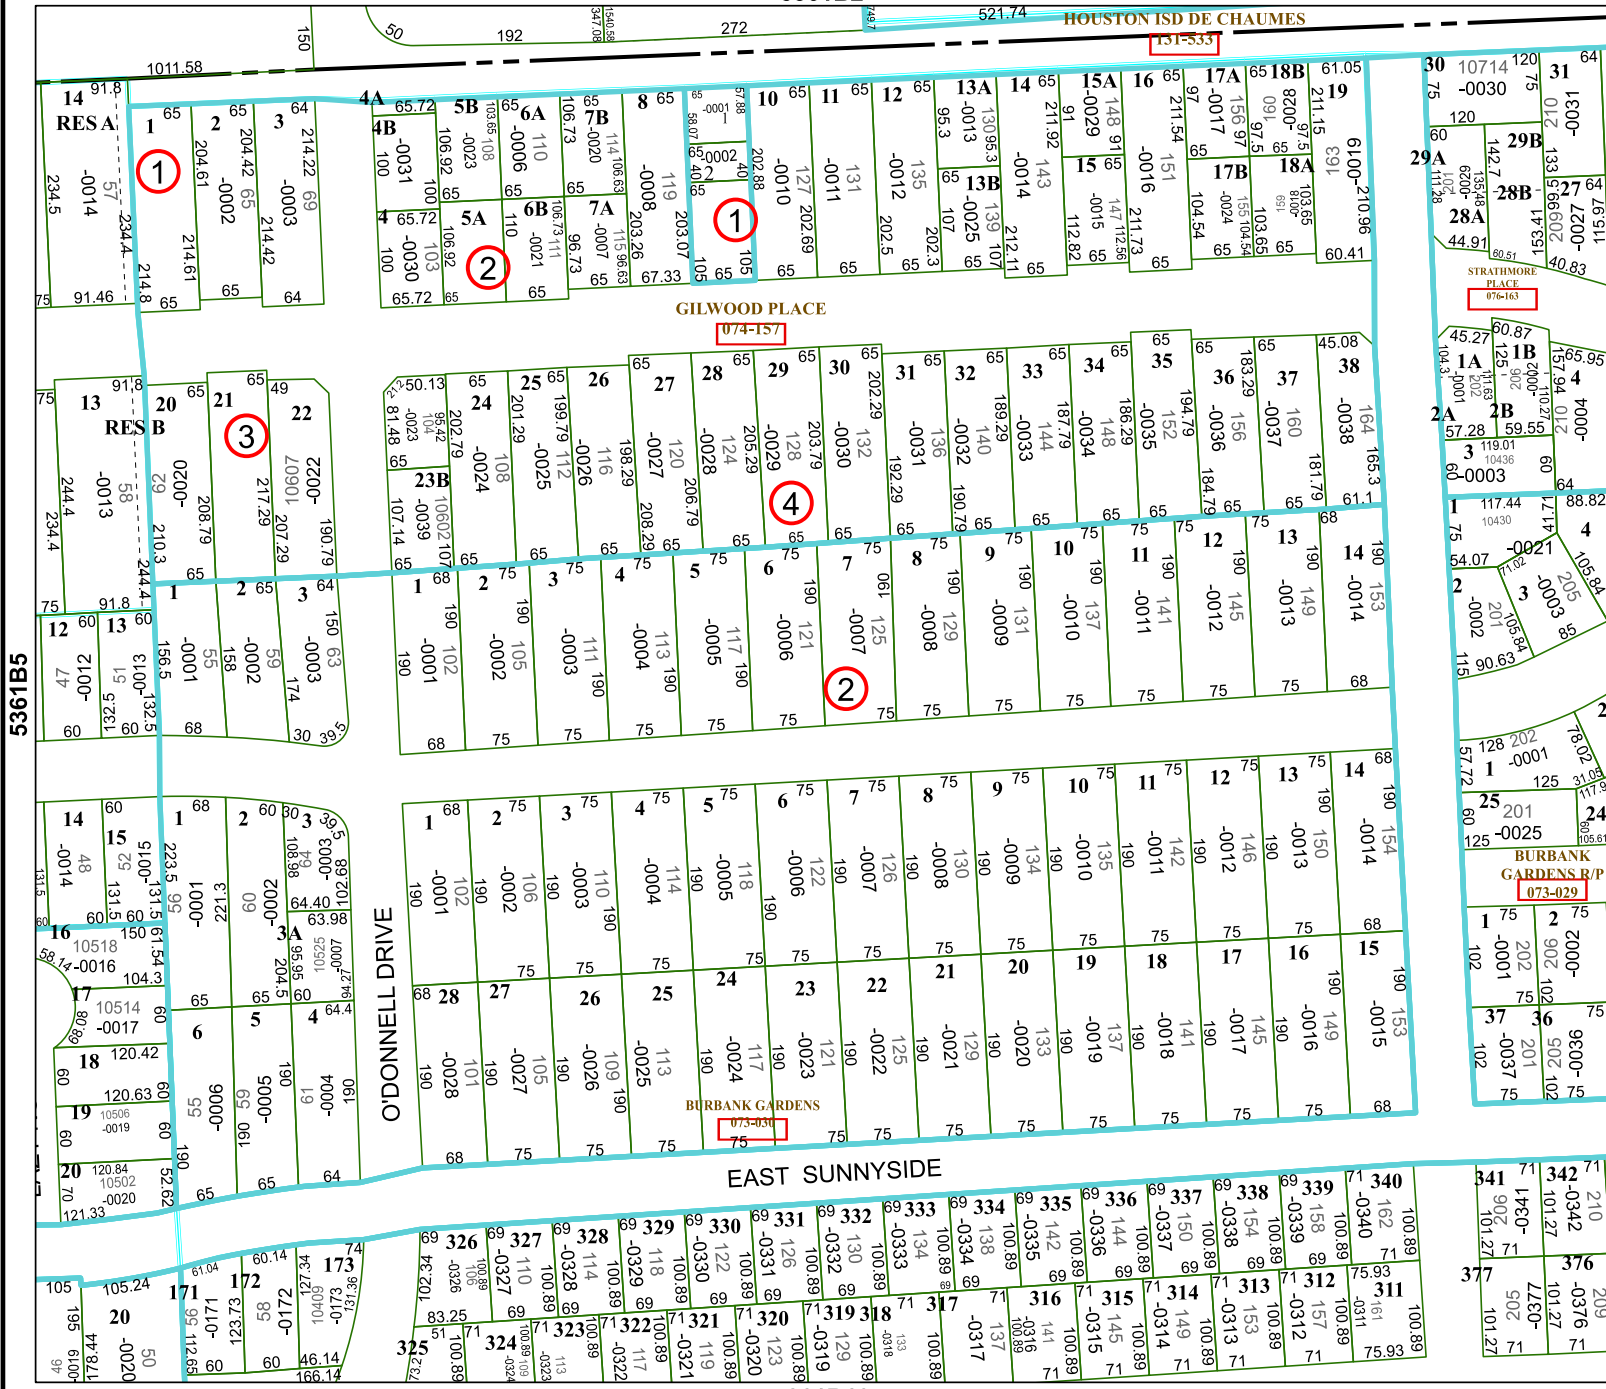

5361B2

HOUSTON ISD DE CHAUMES

131-533

# Harris Central Appraisal District

0 45 90 180 Feet

PUBLICATION DATE: 3/25/2024

Geospatial or map data maintained by the Harris Central Appraisal District is for informational purposes and may not have been prepared for or be suitable for legal, engineering, or surveying purposes. It does not represent an on-the-ground survey and only represents the approximate location of property boundaries.

MAP LOCATION

# FACET 5361B6

4	1	2	3	4
8	5	6	7	8
12	9	10	11	12

5361B10