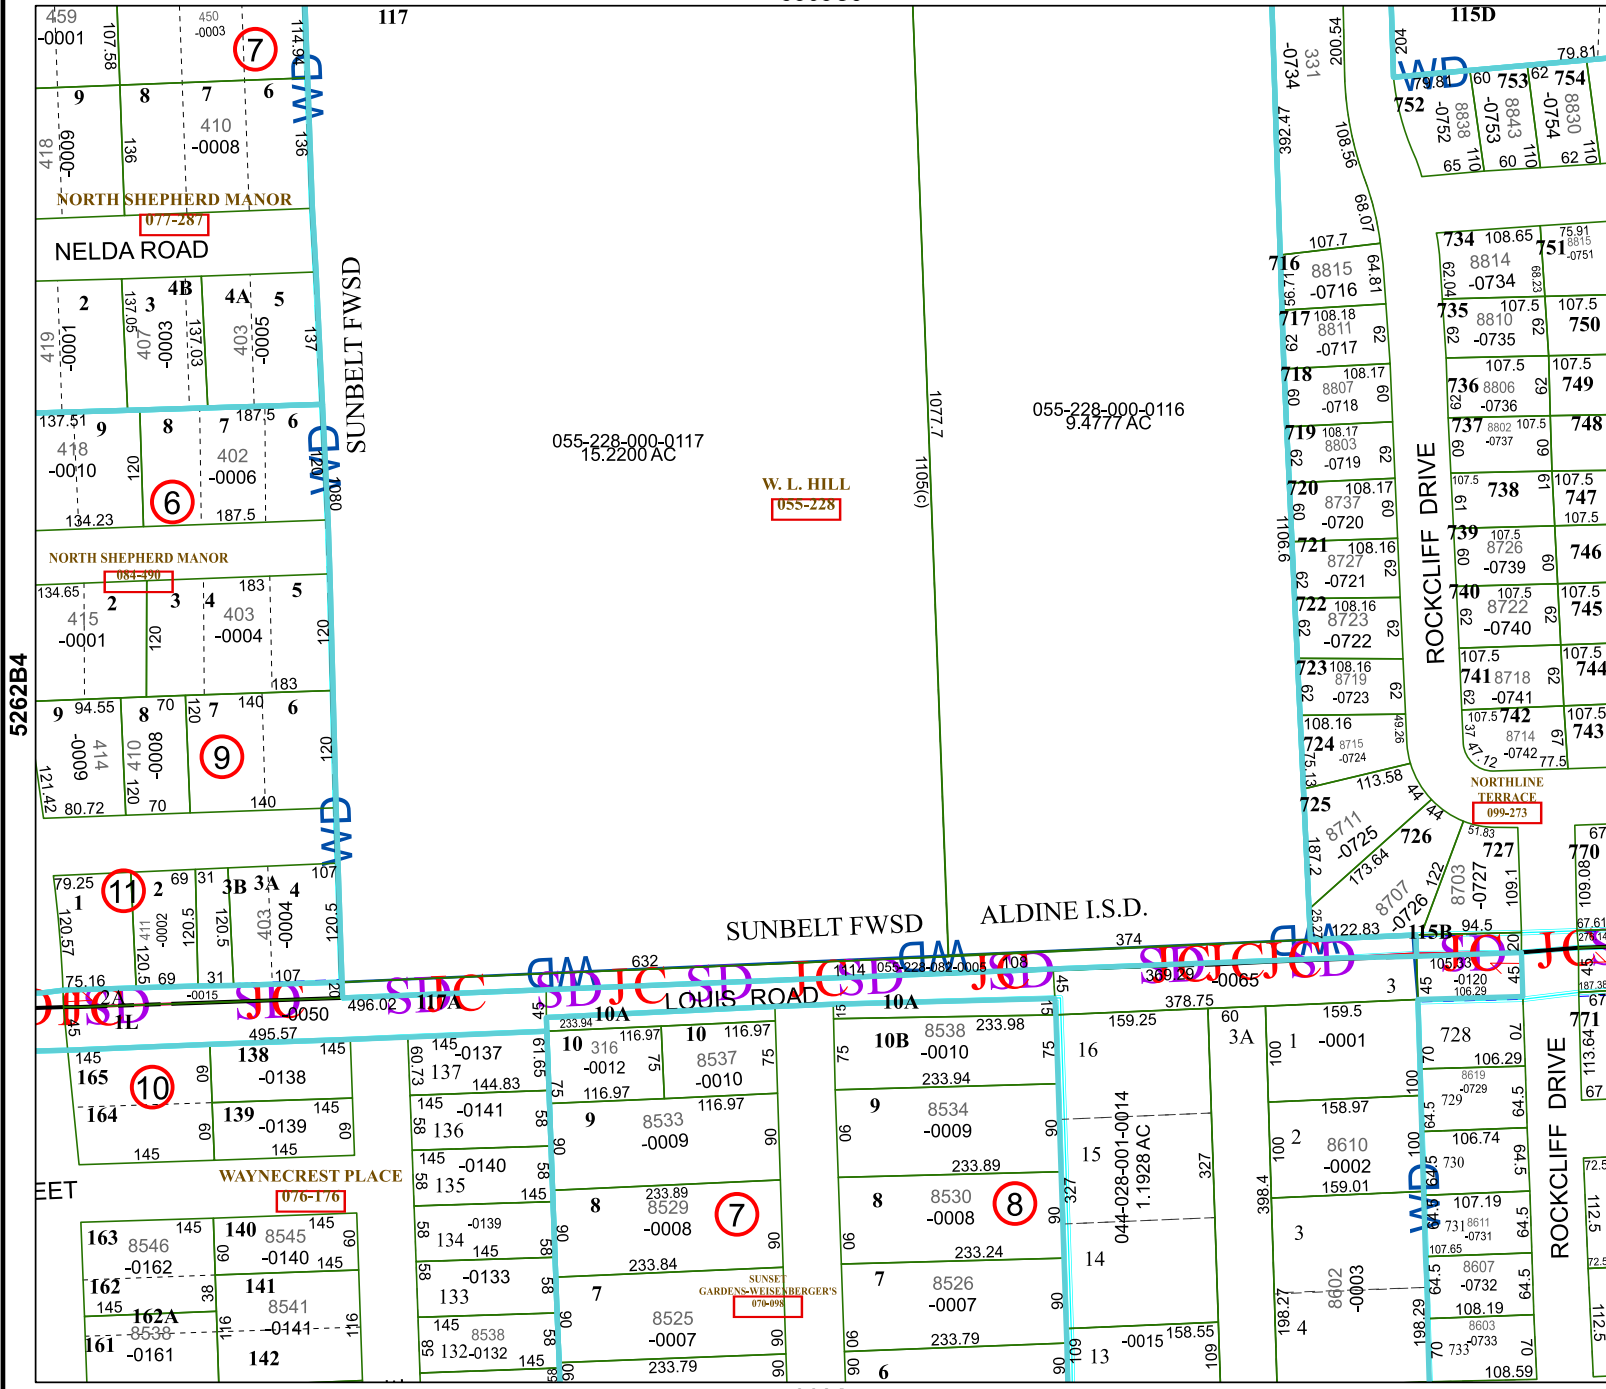

5363C9

117

115D

Harris Central Appraisal District

0 45 90 180 Feet

PUBLICATION DATE: 4/3/2023

Geospatial or map data maintained by the Harris Central Appraisal District is for informational purposes and may not have been prepared for or be suitable for legal, engineering, or surveying purposes. It does not represent an on-the-ground survey and only represents the approximate location of property boundaries.

MAP LOCATION

FACET 5362A1

11	12	9	10	11
3	4	1	2	3
7	8	5	6	7

055-228-000-0117
15.2200 AC

W. L. HILL
055-228

055-228-000-0116
9.4777 AC

SUNBELT FWSD

ALDINE I.S.D.

083-190

099-120

111-205

100-005

100-005

100-005

100-005

100-005