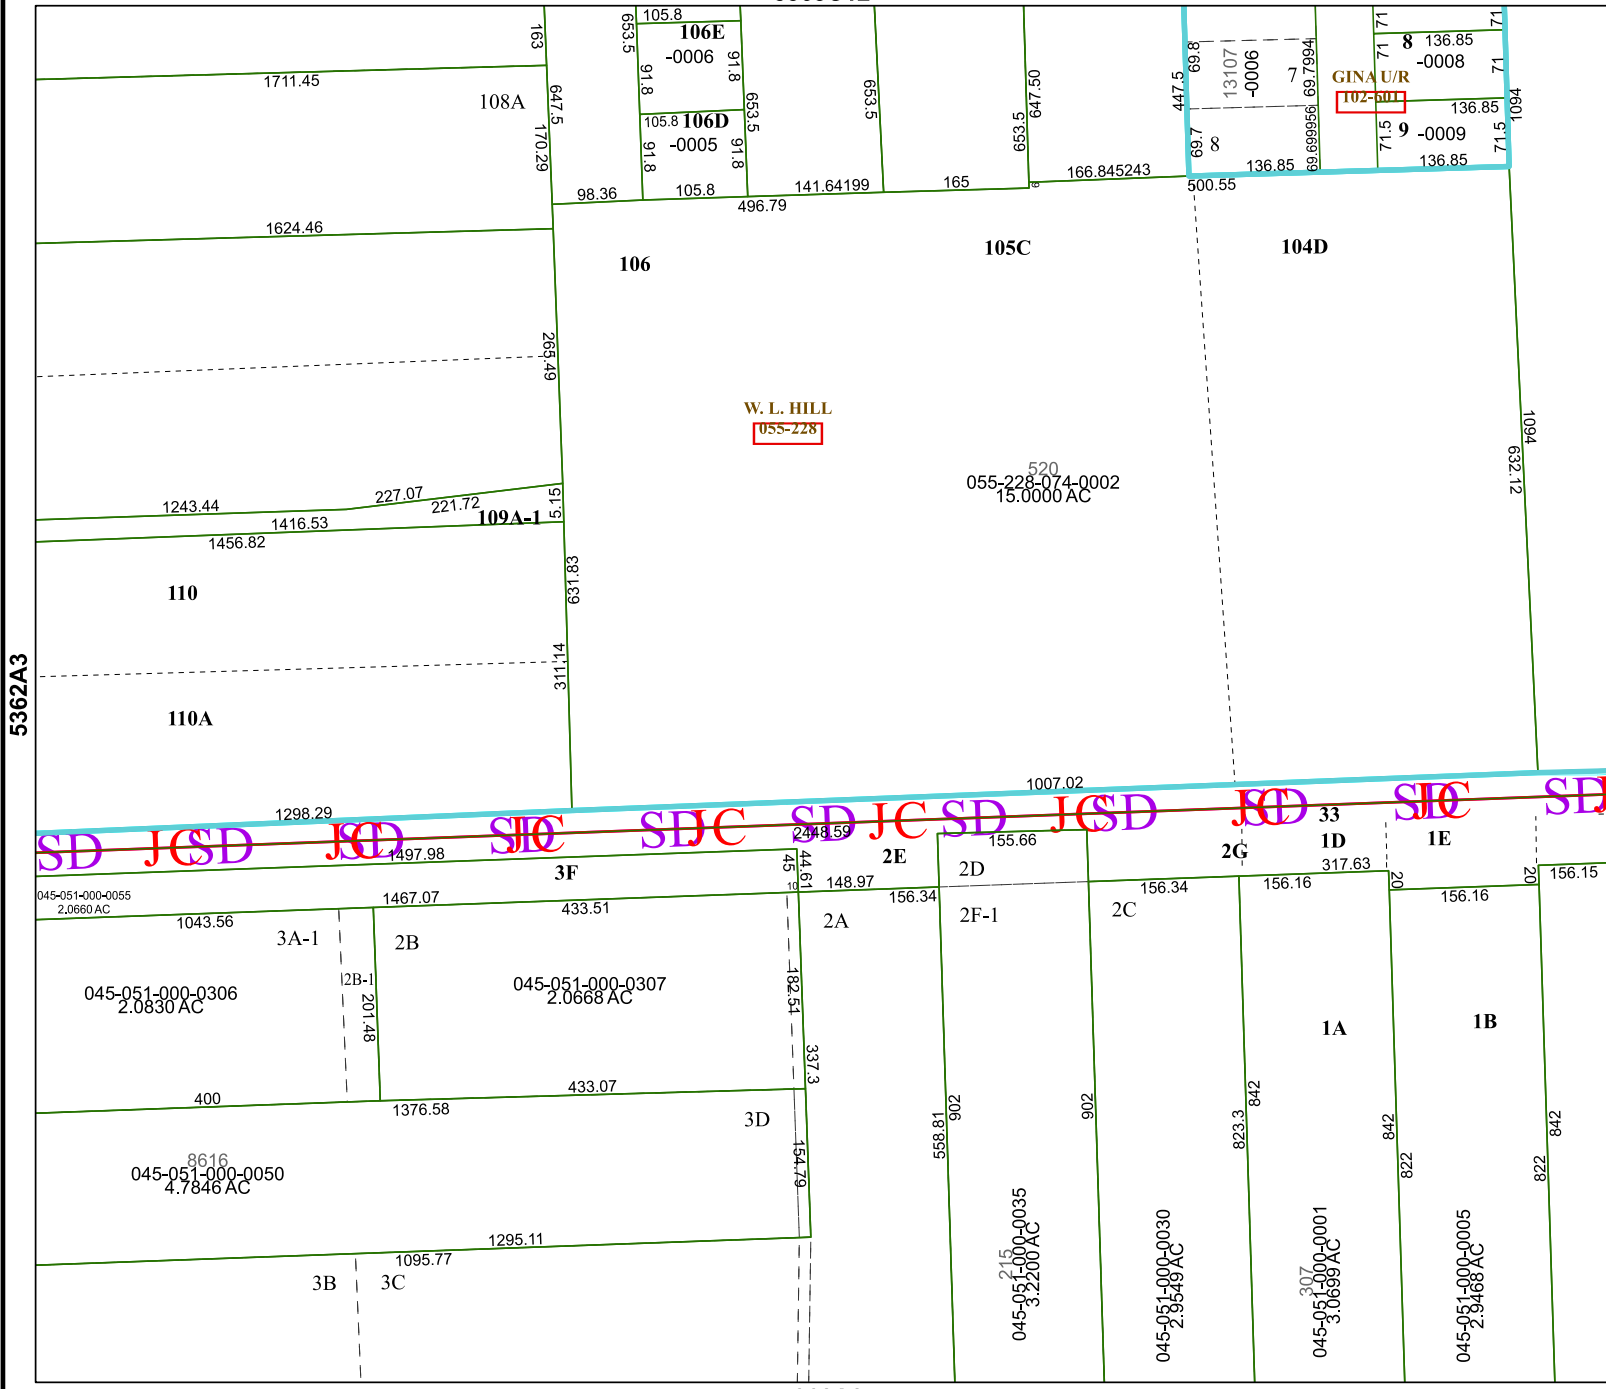

5363C12

5362A3

Harris Central Appraisal District

PUBLICATION DATE:
4/3/2023

Geospatial or map data maintained by the Harris Central Appraisal District is for informational purposes and may not have been prepared for or be suitable for legal, engineering, or surveying purposes. It does not represent an on-the-ground survey and only represents the approximate location of property boundaries.

MAP LOCATION

FACET 5362A4

10	11	12	9	10
2	3	4	1	2
6	7	8	5	6

5362A8