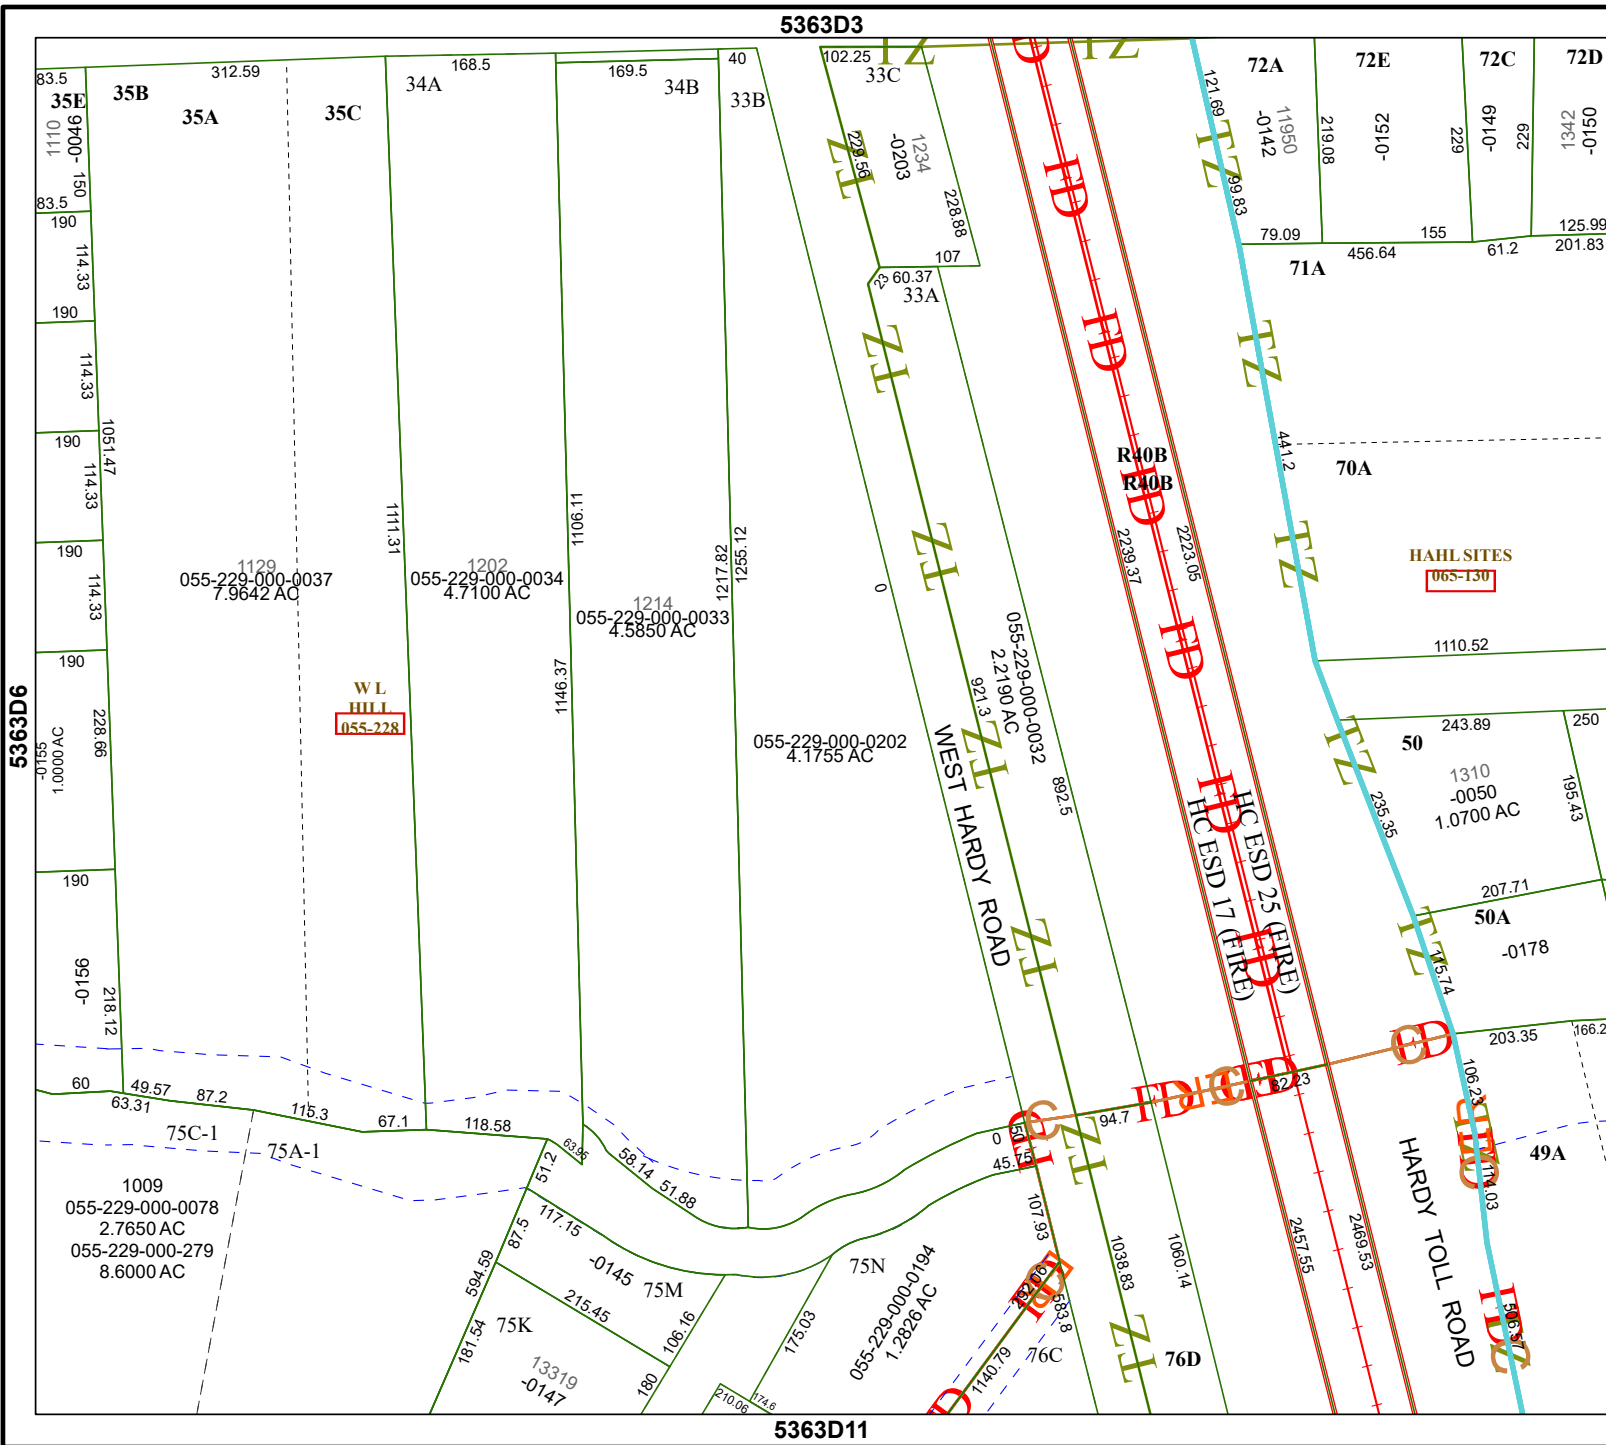

5363D3

5363D11

Harris Central Appraisal District

PUBLICATION DATE:
12/15/2025

Geospatial or map data maintained by the Harris Central Appraisal District is for informational purposes and may not have been prepared for or be suitable for legal, engineering, or surveying purposes. It does not represent an on-the-ground survey and only represents the approximate location of property boundaries.

MAP LOCATION

FACET

5363D7

| | | | | |
|---|----|----|----|---|
| 1 | 2 | 3 | 4 | 1 |
| 5 | 6 | 7 | 8 | 5 |
| 9 | 10 | 11 | 12 | 9 |

5363D6

5363D8