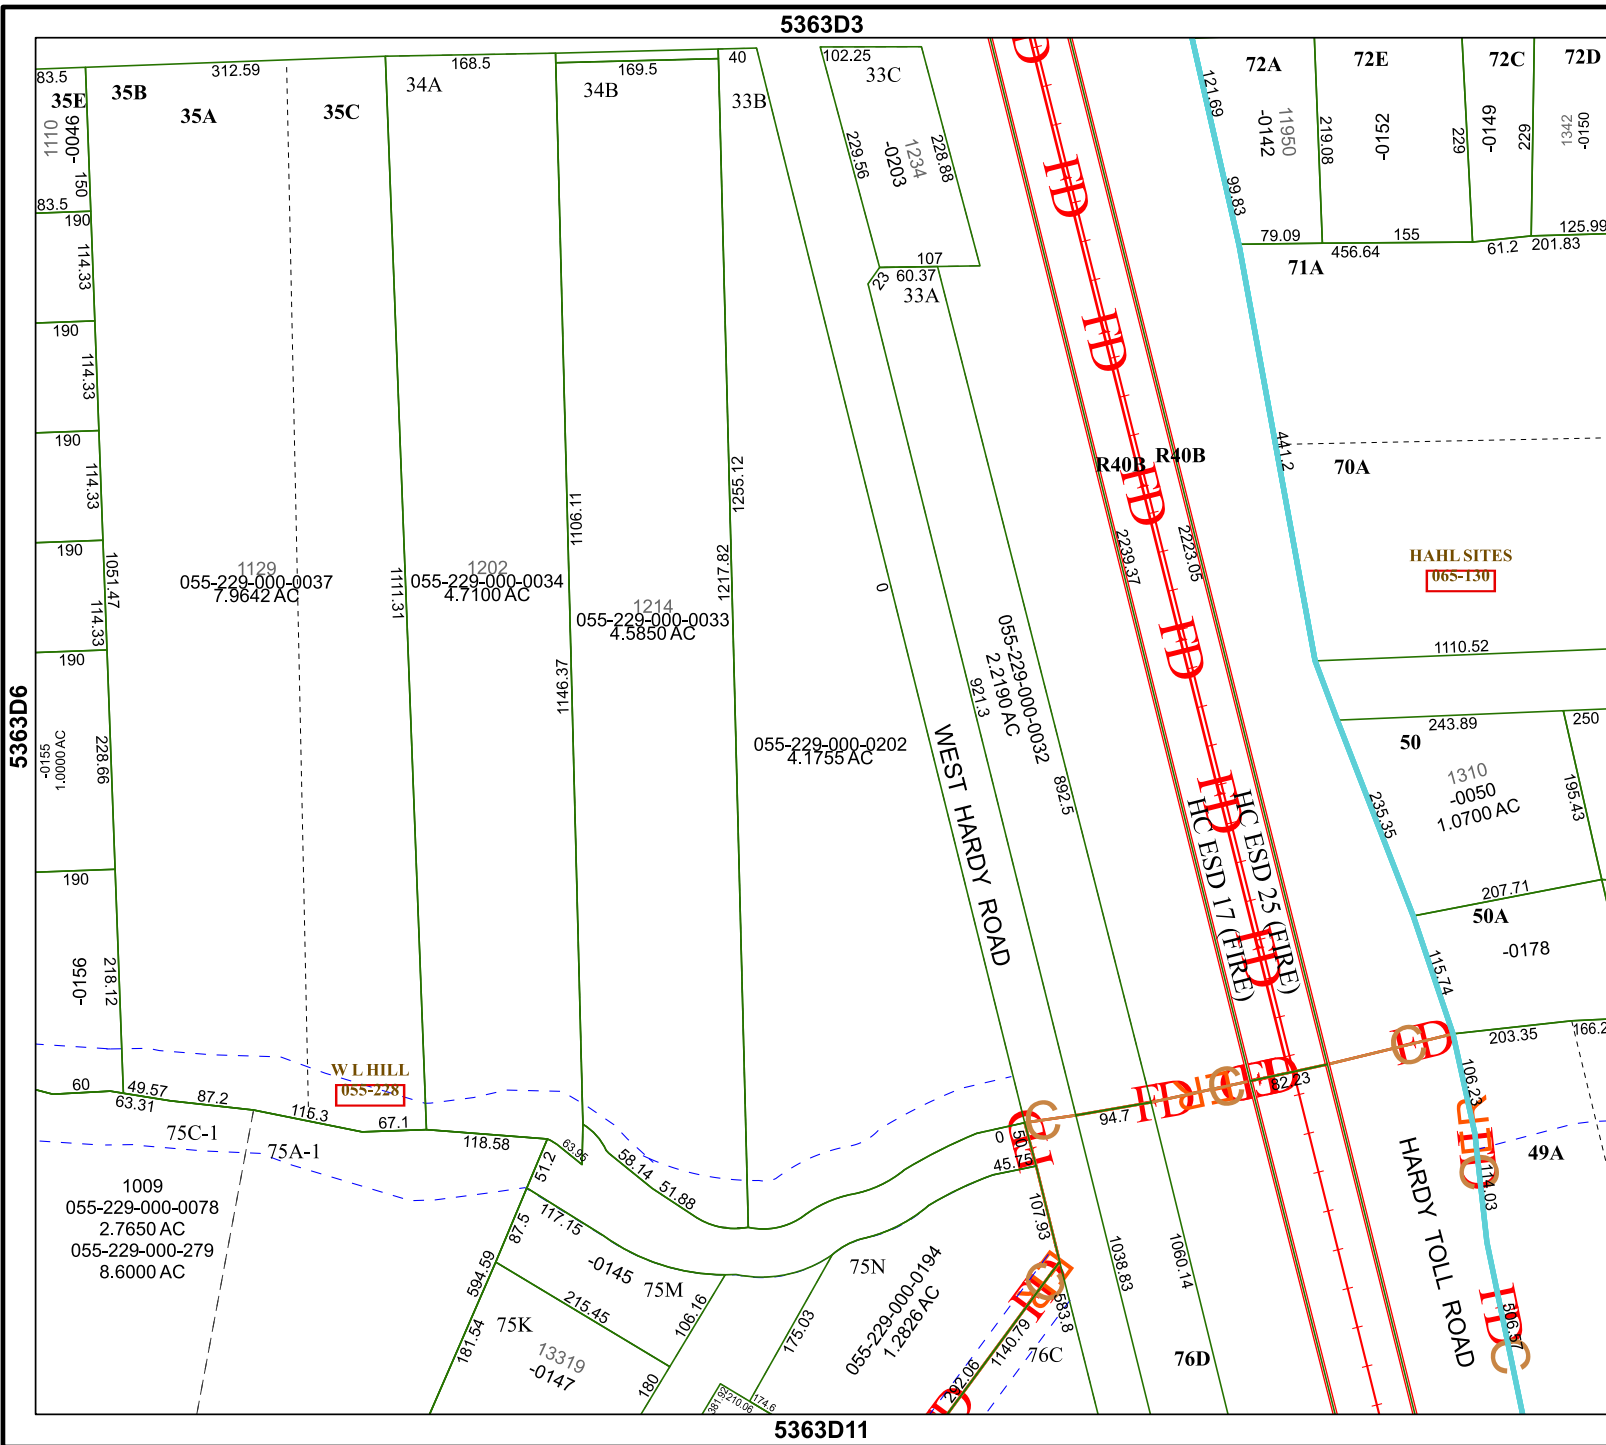

5363D3

5363D11

Harris Central Appraisal District

PUBLICATION DATE:
4/22/2024

Geospatial or map data maintained by the Harris Central Appraisal District is for informational purposes and may not have been prepared for or be suitable for legal, engineering, or surveying purposes. It does not represent an on-the-ground survey and only represents the approximate location of property boundaries.

MAP LOCATION

FACET 5363D7

1	2	3	4	1
5	6	7	8	5
9	10	11	12	9

5363D6

5363D8