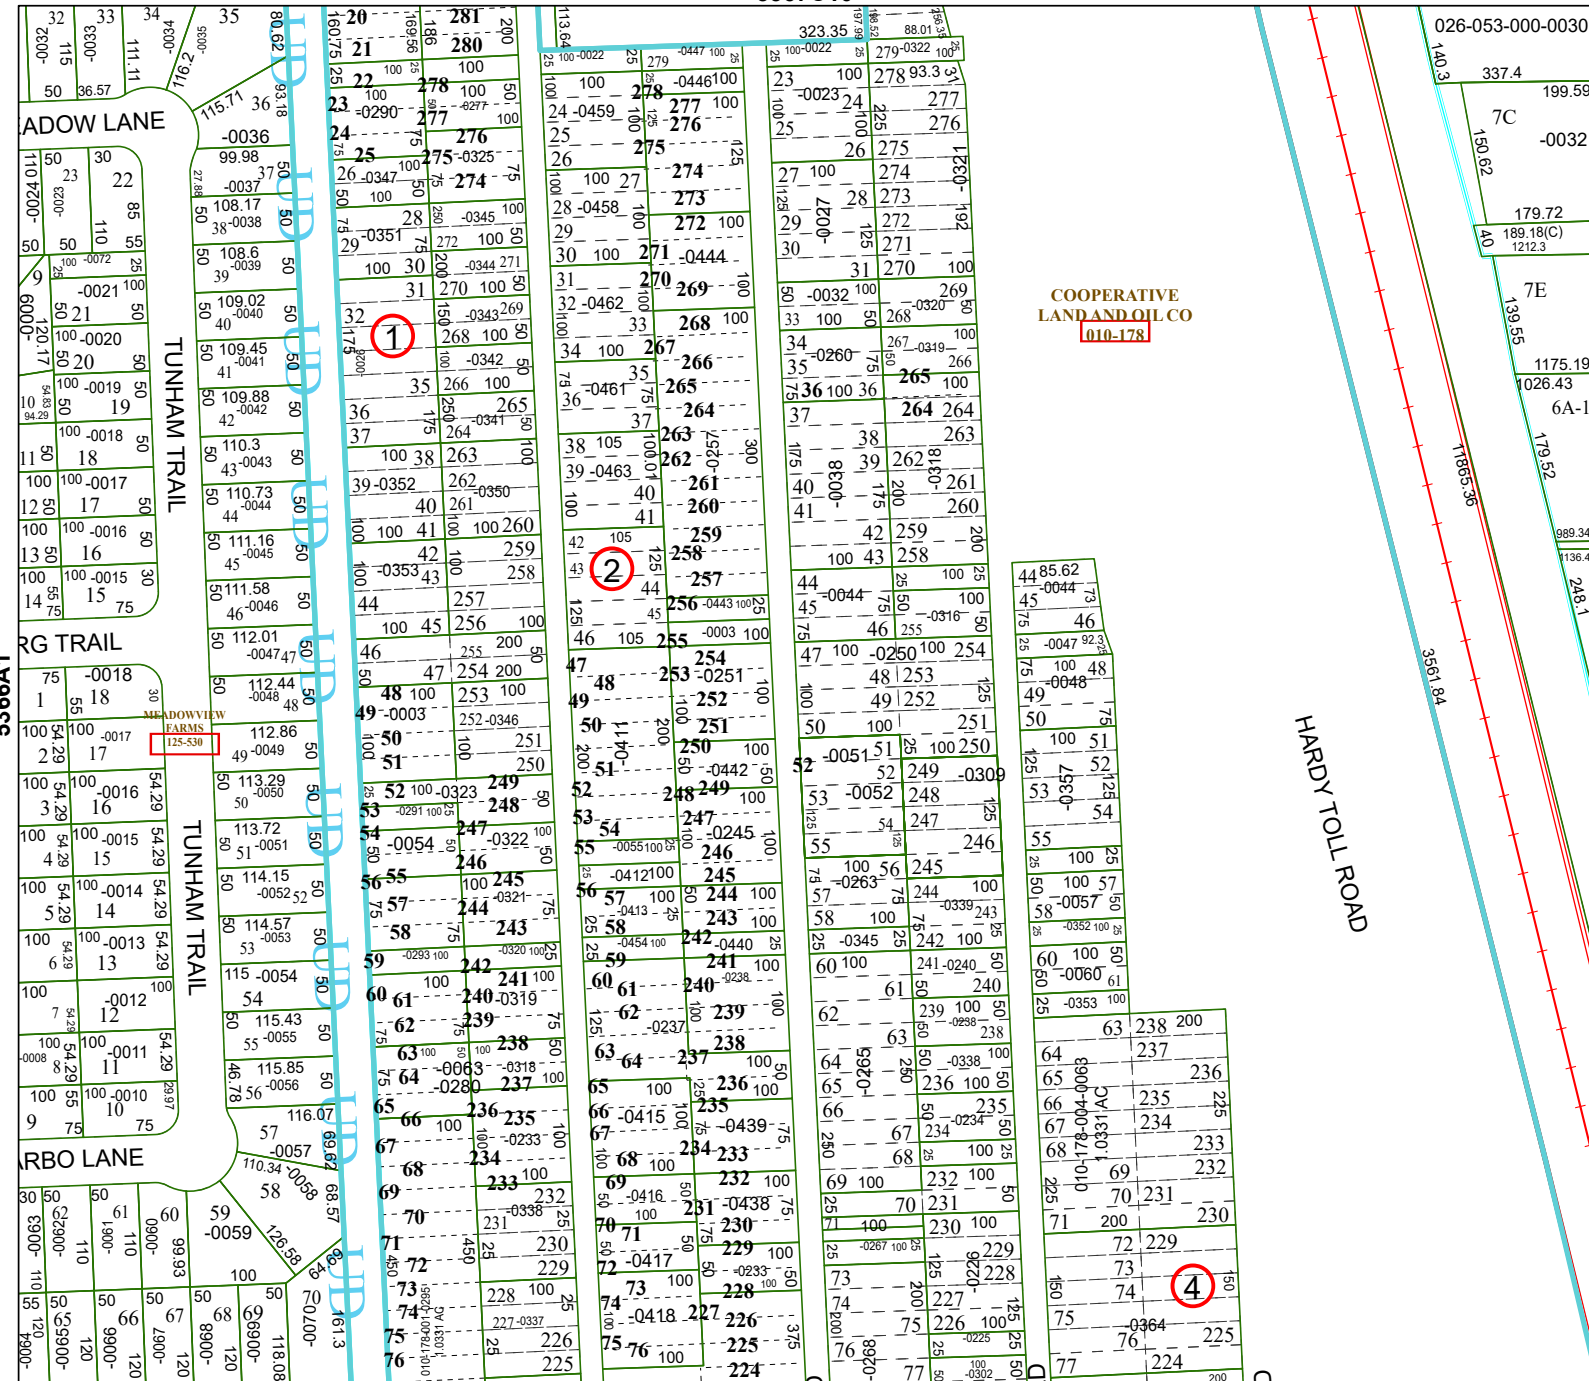

5367C10

5366A6

# Harris Central Appraisal District

PUBLICATION DATE:  
12/15/2025

Geospatial or map data maintained by the Harris Central Appraisal District is for informational purposes and may not have been prepared for or be suitable for legal, engineering, or surveying purposes. It does not represent an on-the-ground survey and only represents the approximate location of property boundaries.

MAP LOCATION