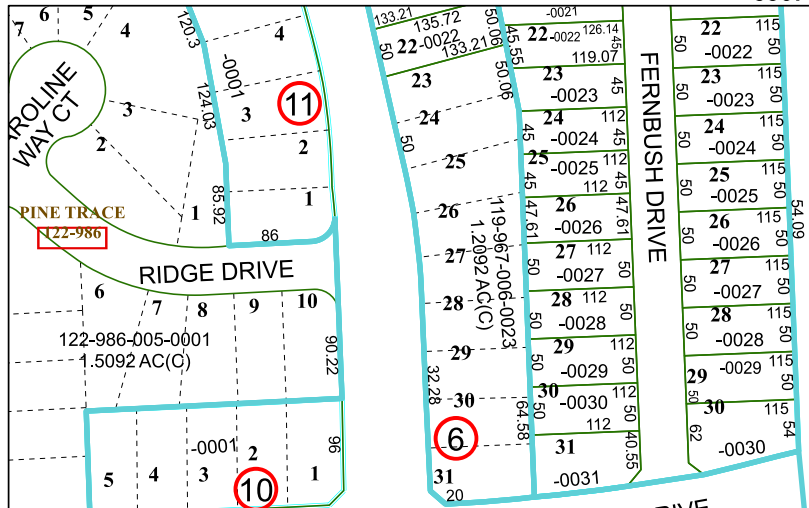

5367C5

5367C6

5367C7

5367C8

5367C9

5366A1

Harris Central Appraisal District

PUBLICATION DATE: 1/10/2025

Geospatial or map data maintained by the Harris Central Appraisal District is for informational purposes and may not have been prepared for or be suitable for legal, engineering, or surveying purposes. It does not represent an on-the-ground survey and only represents the approximate location of property boundaries.

MAP LOCATION

FACET 5367C9

7	8	5	6	7
11	12	9	10	11
3	4	1	2	3

5267D12

5367C10

5366A1