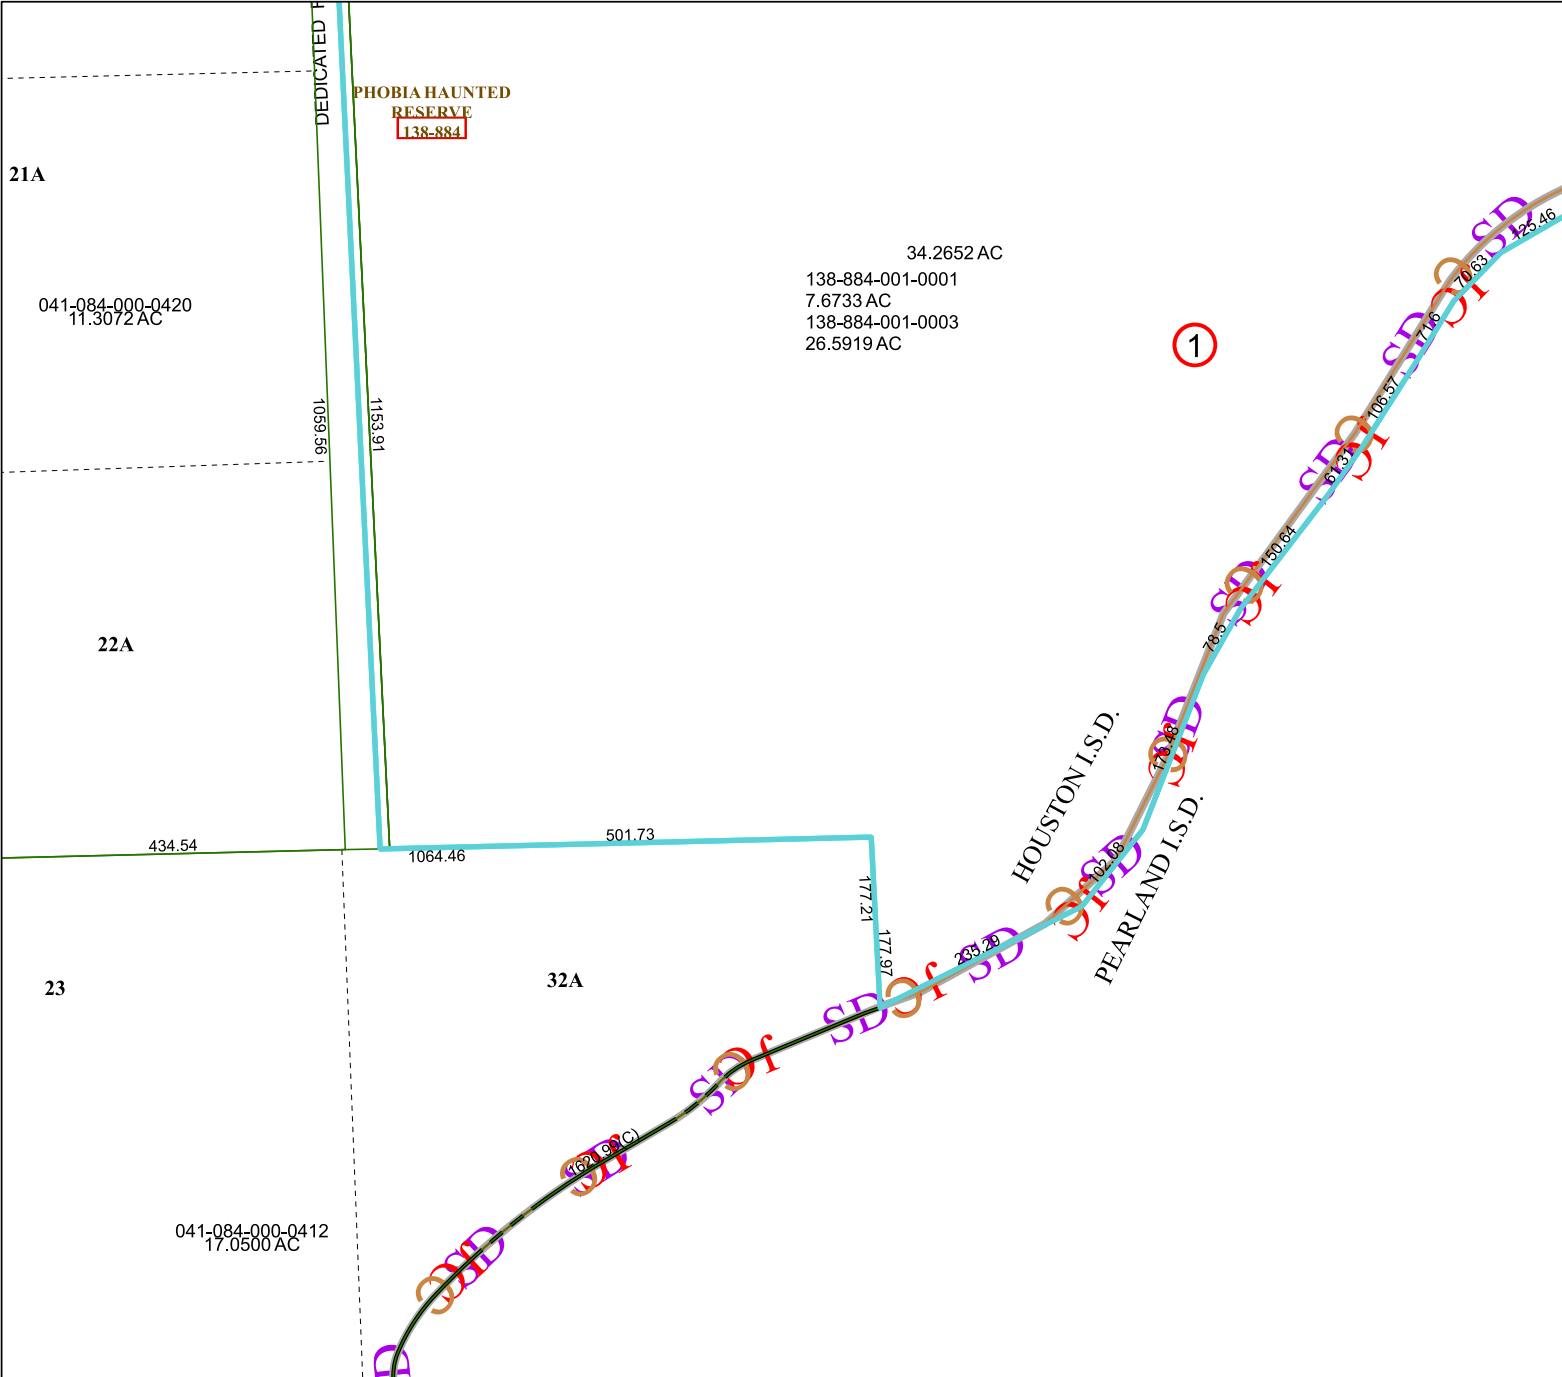

5450B4

5450B12

Harris Central Appraisal District

PUBLICATION DATE: 1/6/2023

Geospatial or map data maintained by the Harris Central Appraisal District is for informational purposes and may not have been prepared for or be suitable for legal, engineering, or surveying purposes. It does not represent an on-the-ground survey and only represents the approximate location of property boundaries.

MAP LOCATION

FACET 5450B8

2	3	4	1	2
6	7	8	5	6
10	11	12	9	10

5450B7

5550A5