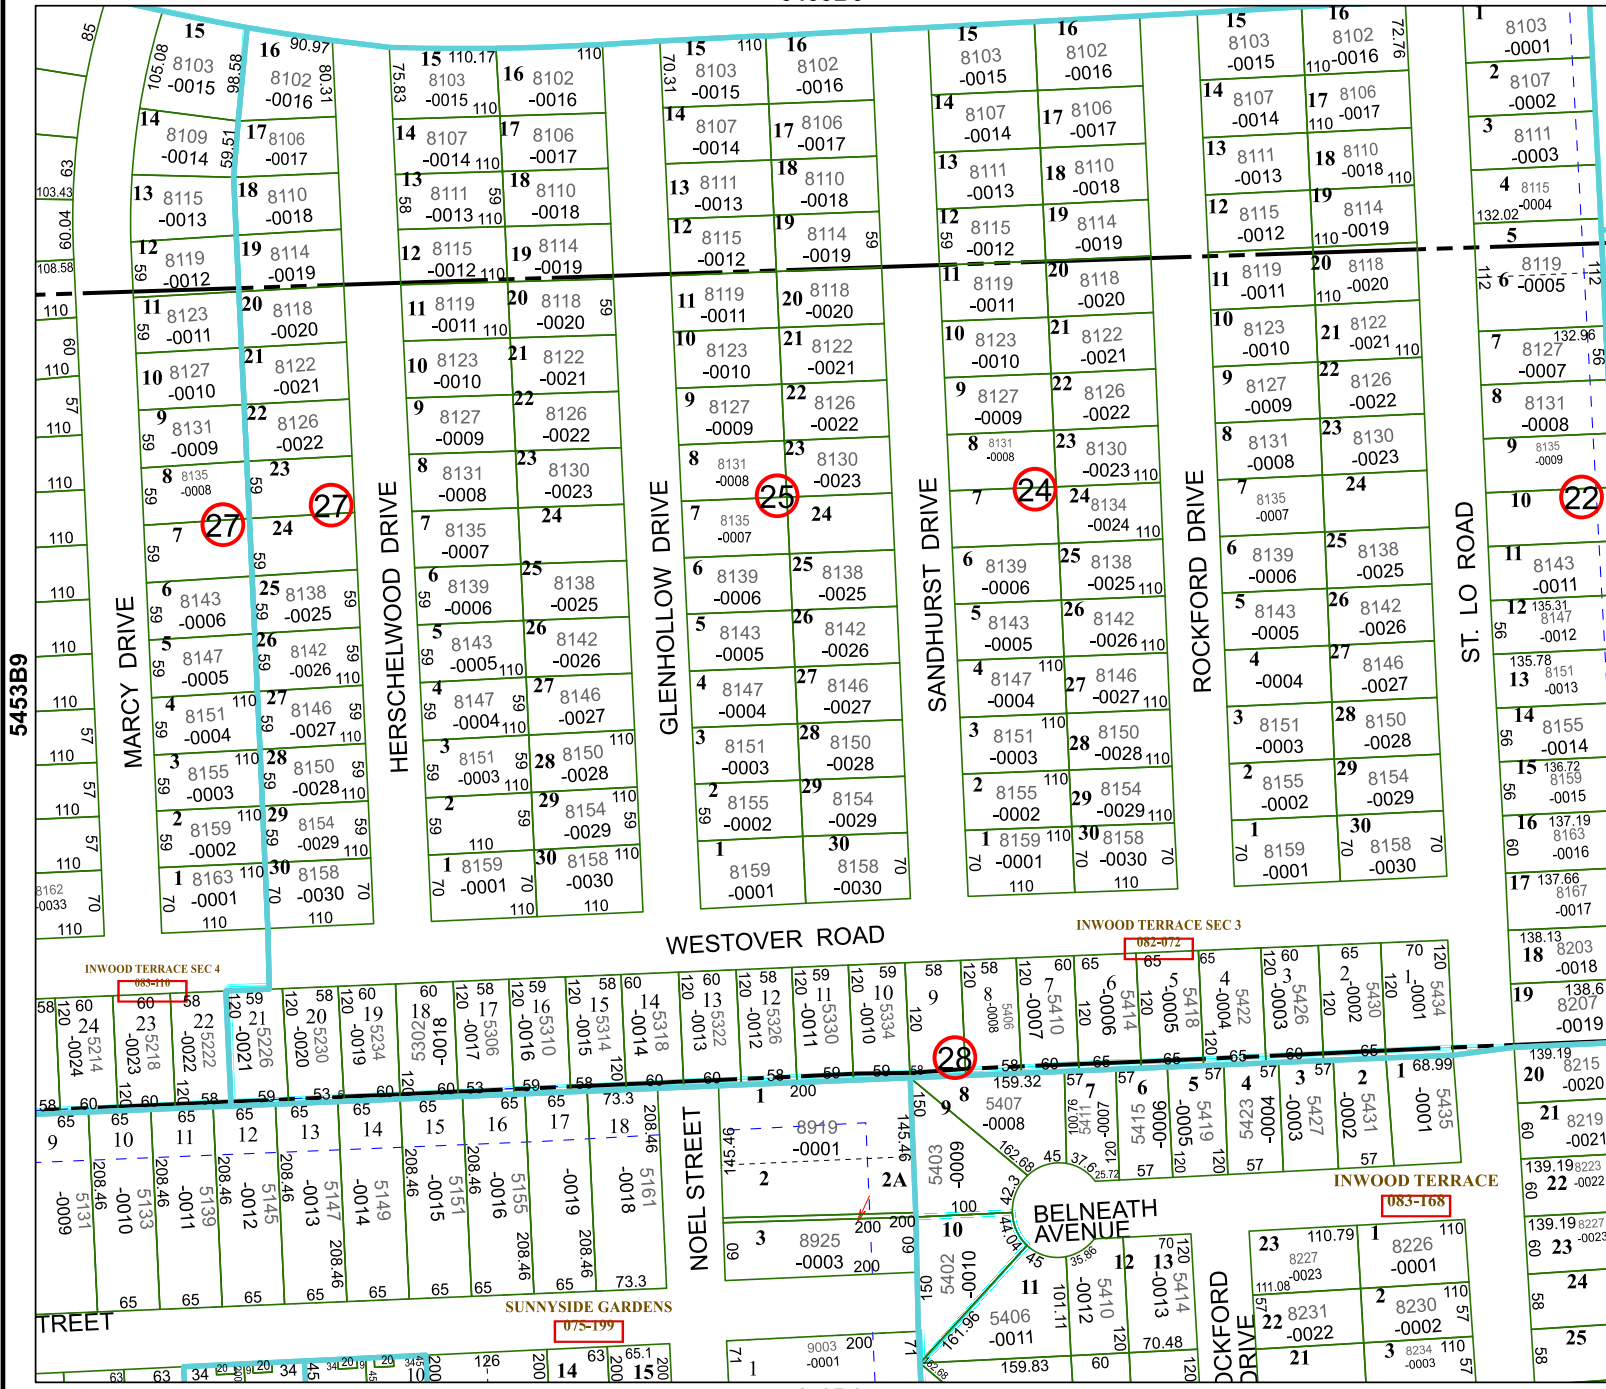

5453B6

5453B9

Harris Central Appraisal District

PUBLICATION DATE:
12/30/2023

Geospatial or map data maintained by the Harris Central Appraisal District is for informational purposes and may not have been prepared for or be suitable for legal, engineering, or surveying purposes. It does not represent an on-the-ground survey and only represents the approximate location of property boundaries.

MAP LOCATION

FACET 5453B10

8	5	6	7	8
12	9	10	11	12
4	1	2	3	4

5453D2