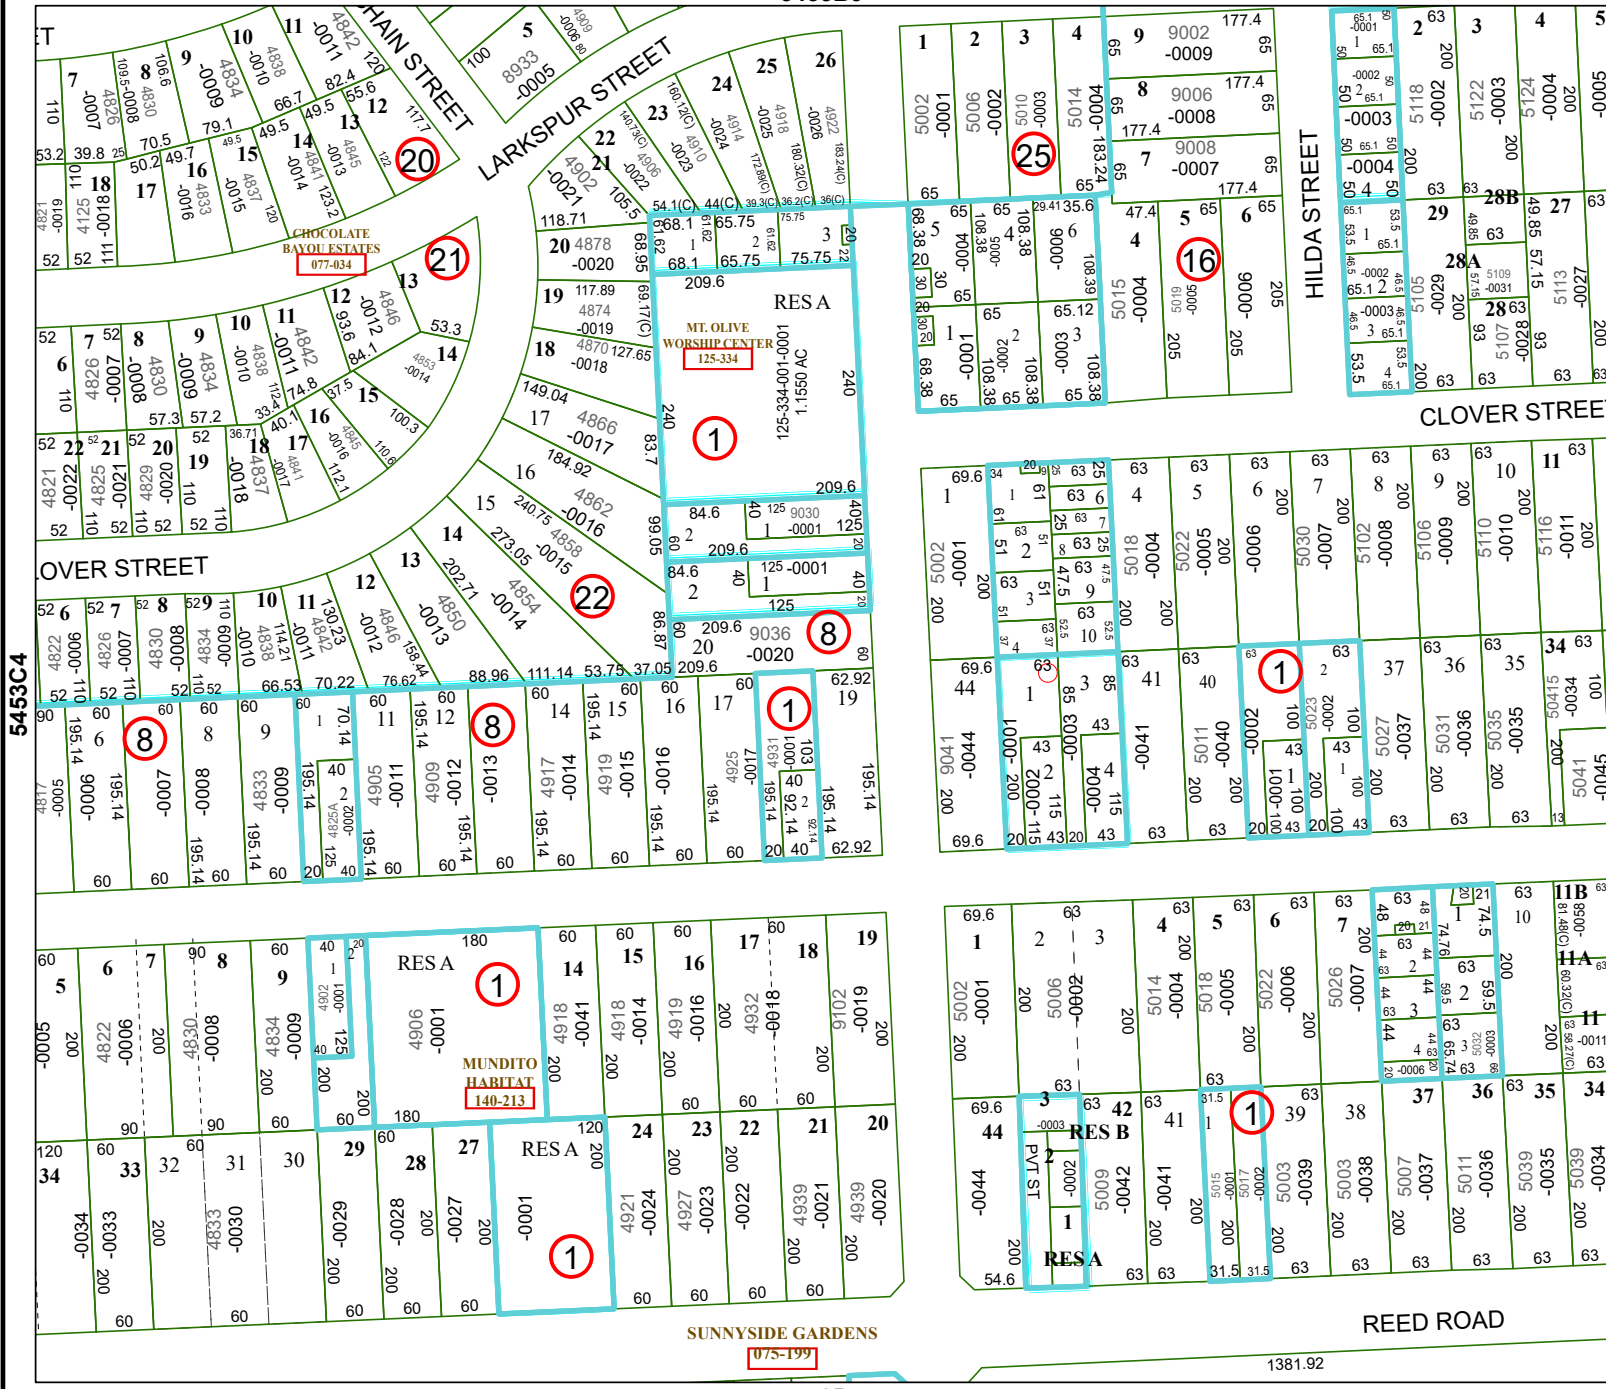

5453B9

# Harris Central Appraisal District

PUBLICATION DATE: 12/15/2025

Geospatial or map data maintained by the Harris Central Appraisal District is for informational purposes and may not have been prepared for or be suitable for legal, engineering, or surveying purposes. It does not represent an on-the-ground survey and only represents the approximate location of property boundaries.

MAP LOCATION

## FACET 5453D1

11	12	9	10	11
3	4	1	2	3
7	8	5	6	7

5453D5