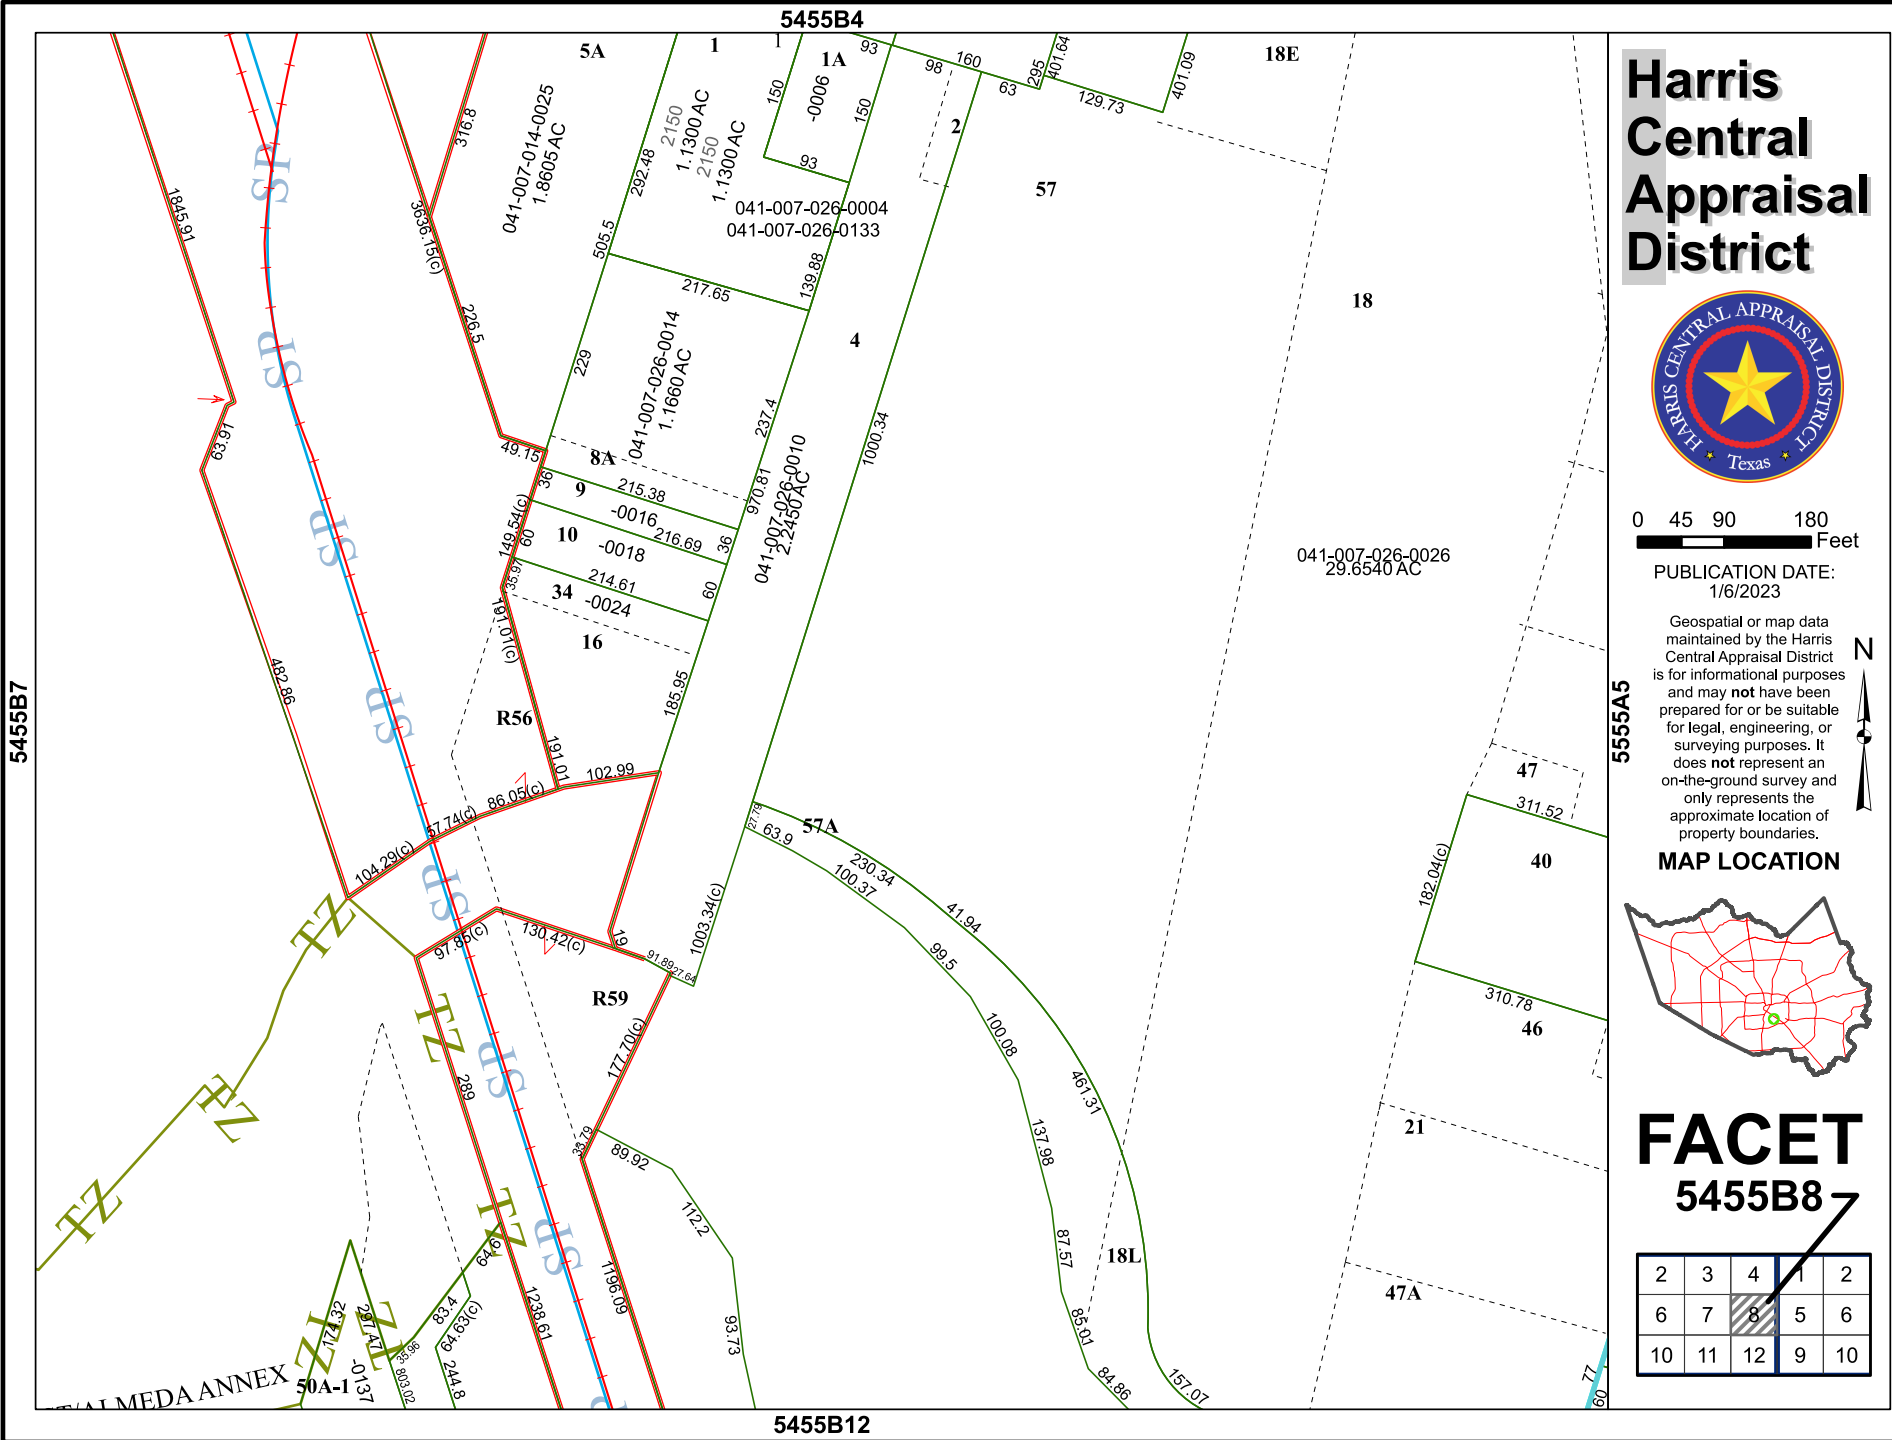

5455B7

5455B4

5455B12

# Harris Central Appraisal District

PUBLICATION DATE:  
1/6/2023

Geospatial or map data maintained by the Harris Central Appraisal District is for informational purposes and may not have been prepared for or be suitable for legal, engineering, or surveying purposes. It does not represent an on-the-ground survey and only represents the approximate location of property boundaries.

## MAP LOCATION

## 5455B8

2	3	4	1	2
6	7	8	5	6
10	11	12	9	10