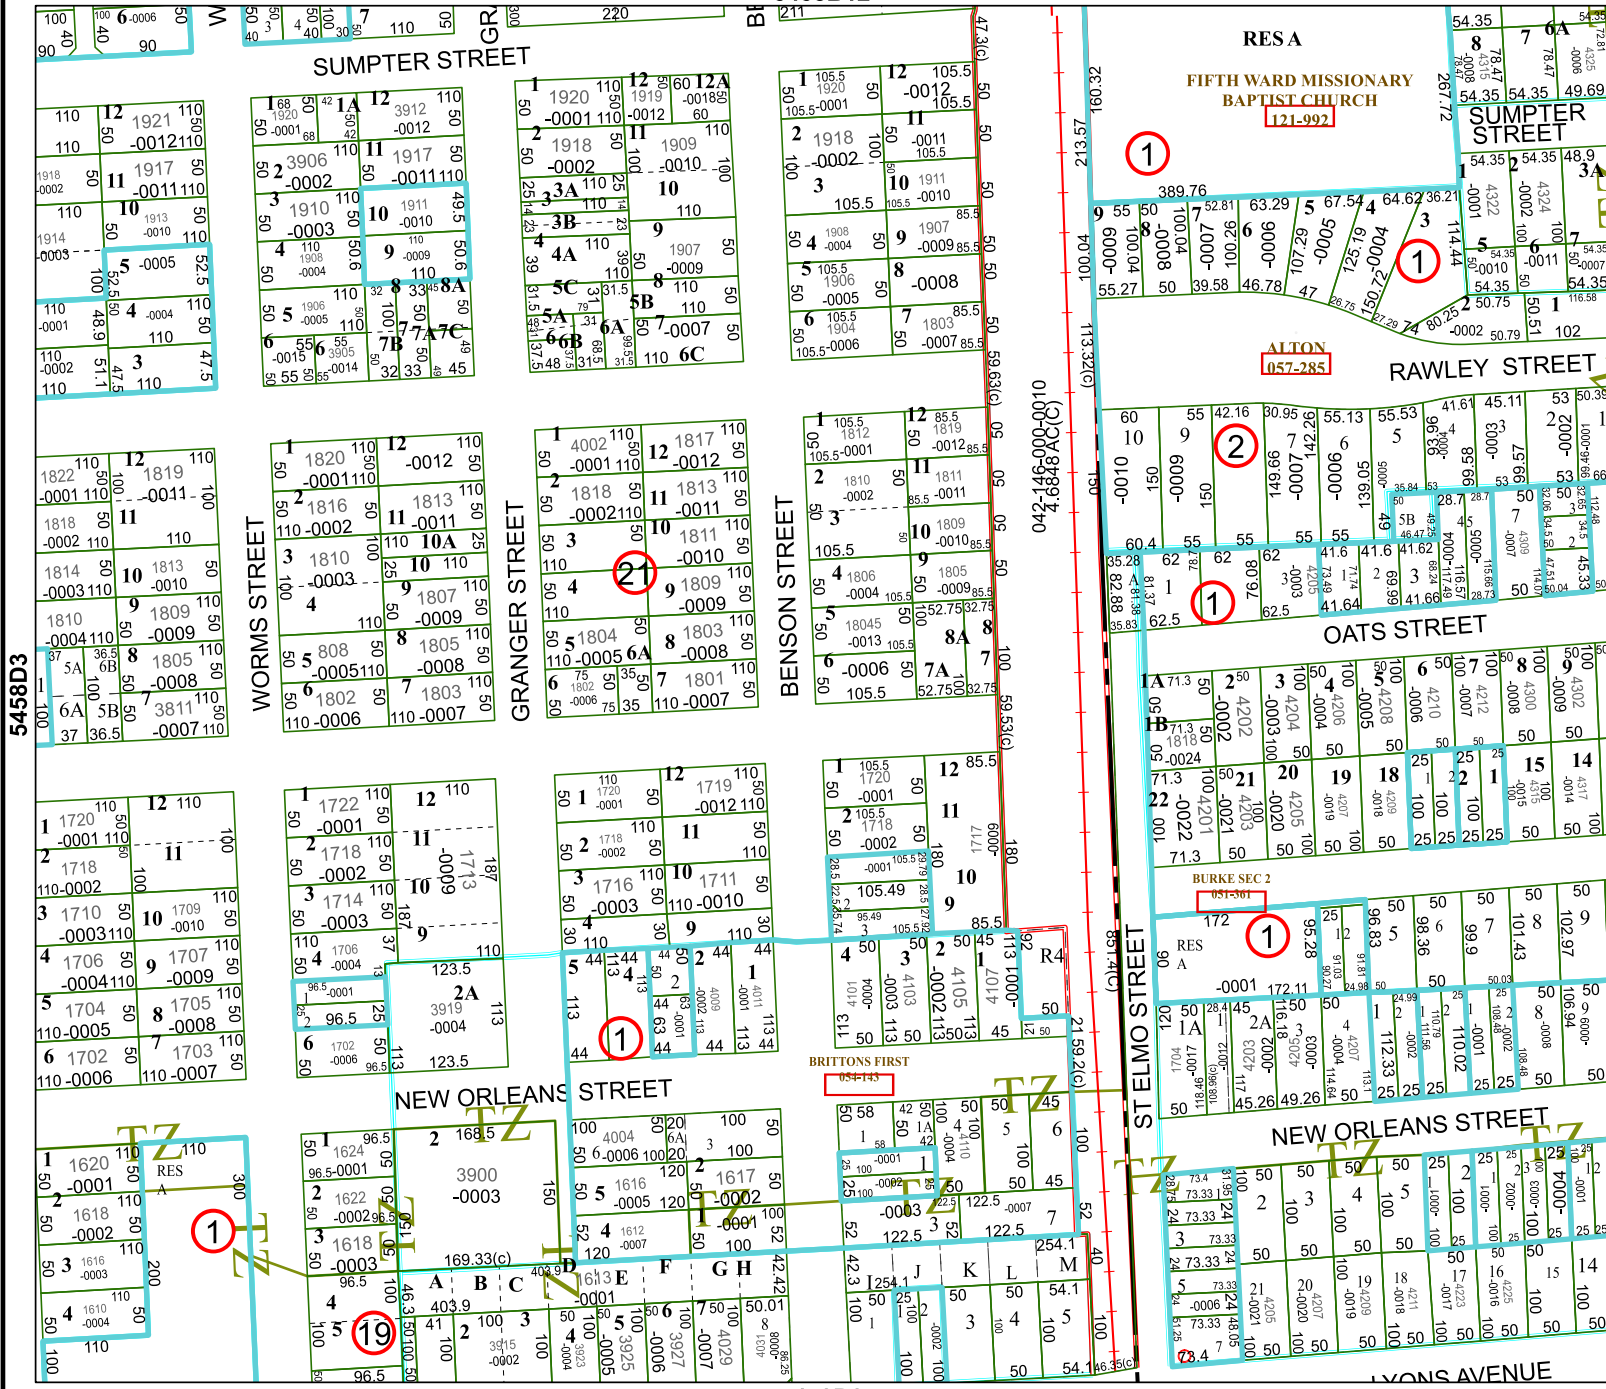

5458B12

5458D8

Harris Central Appraisal District

PUBLICATION DATE:
3/25/2024

Geospatial or map data maintained by the Harris Central Appraisal District is for informational purposes and may not be suitable for legal, engineering, or surveying purposes. It does not represent an on-the-ground survey and only represents the approximate location of property boundaries.

MAP LOCATION

FACET 5458D4

10	11	12	9	10
2	3	4	1	2
6	7	8	5	6