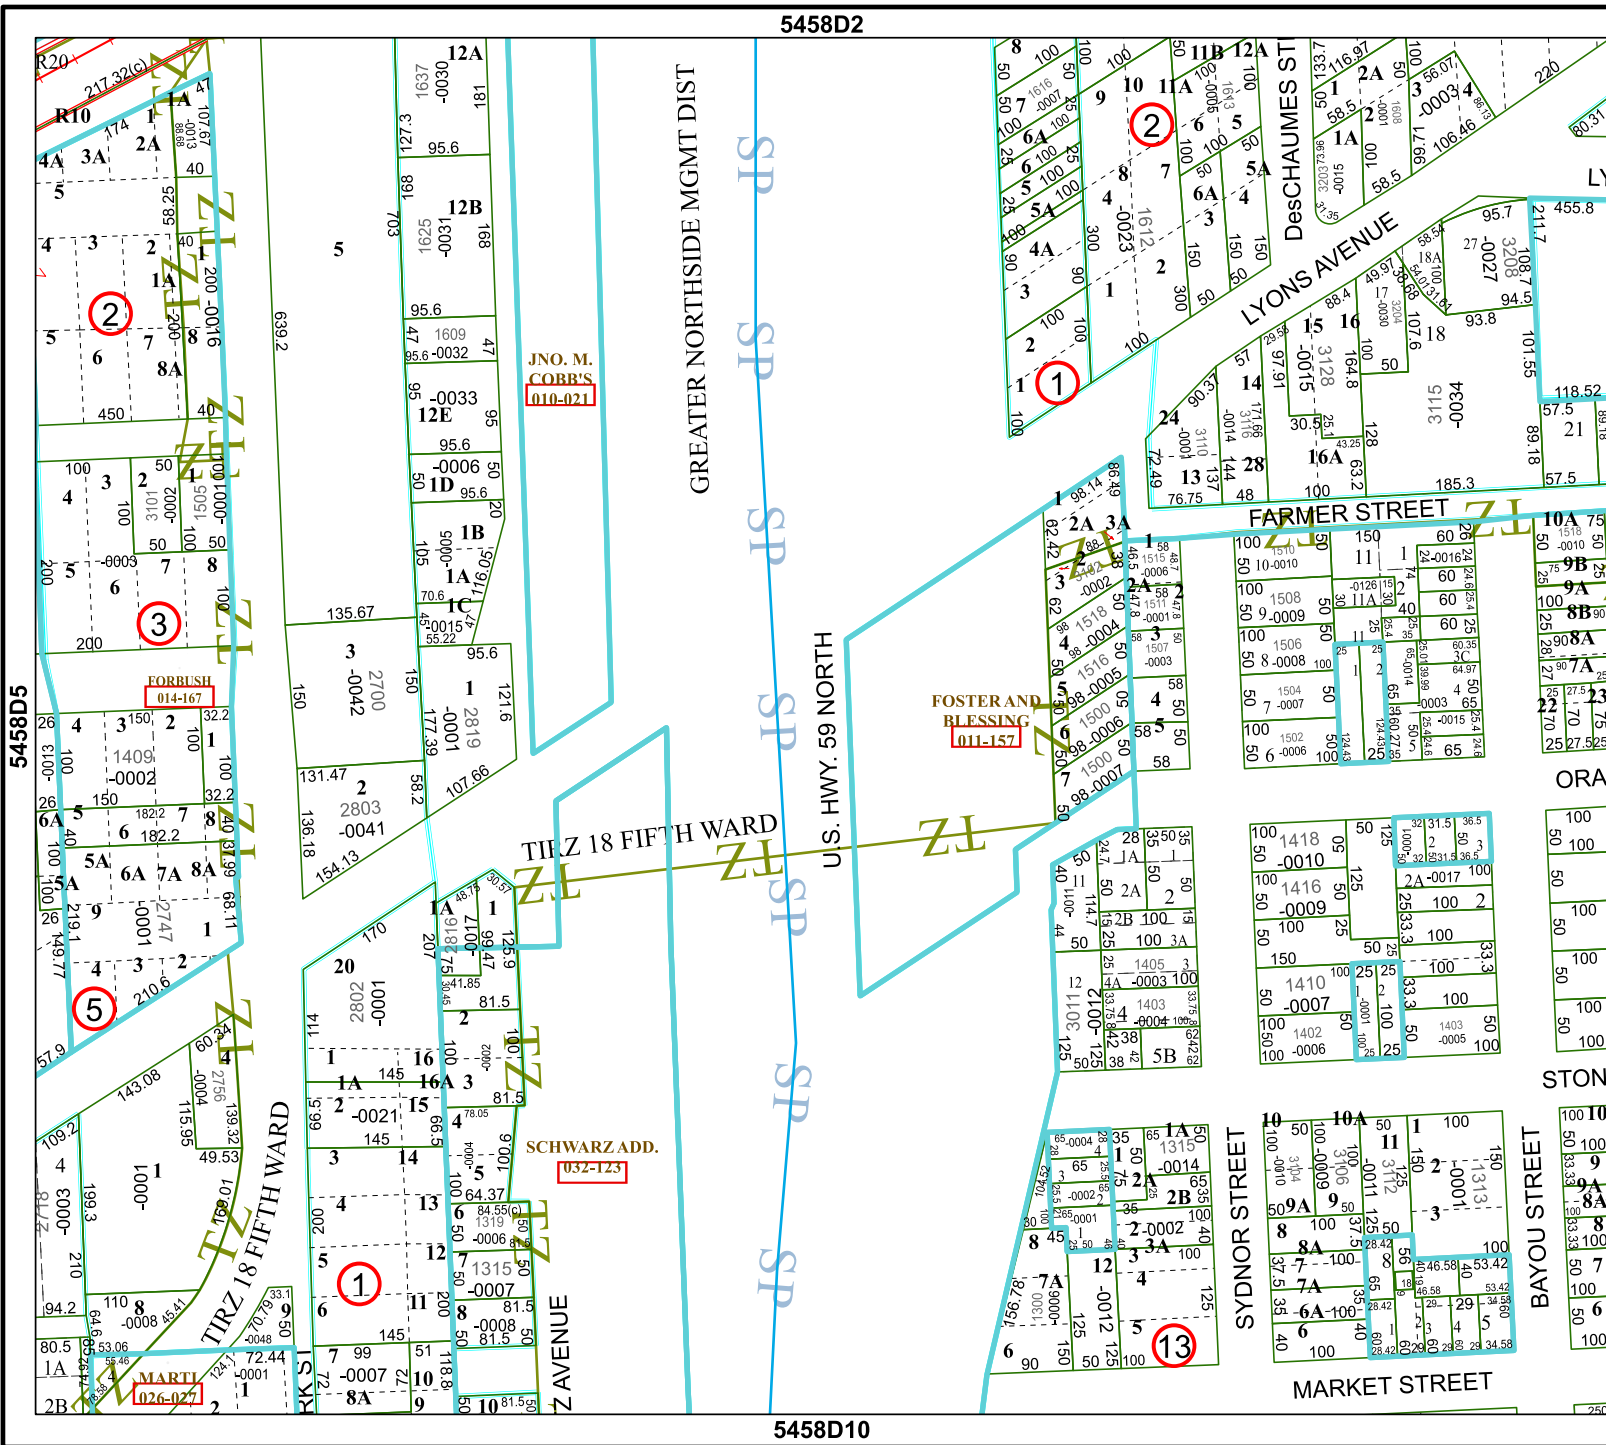

5458D2

5458D10

Harris Central Appraisal District

PUBLICATION DATE: 3/25/2024

Geospatial or map data maintained by the Harris Central Appraisal District is for informational purposes and may not be prepared for or be suitable for legal, engineering, or surveying purposes. It does not represent an on-the-ground survey and only represents the approximate location of property boundaries.

MAP LOCATION

FACET 5458D6

4	1	2	3	4
8	5	6	7	8
12	9	10	11	12

5458D5

5458D7