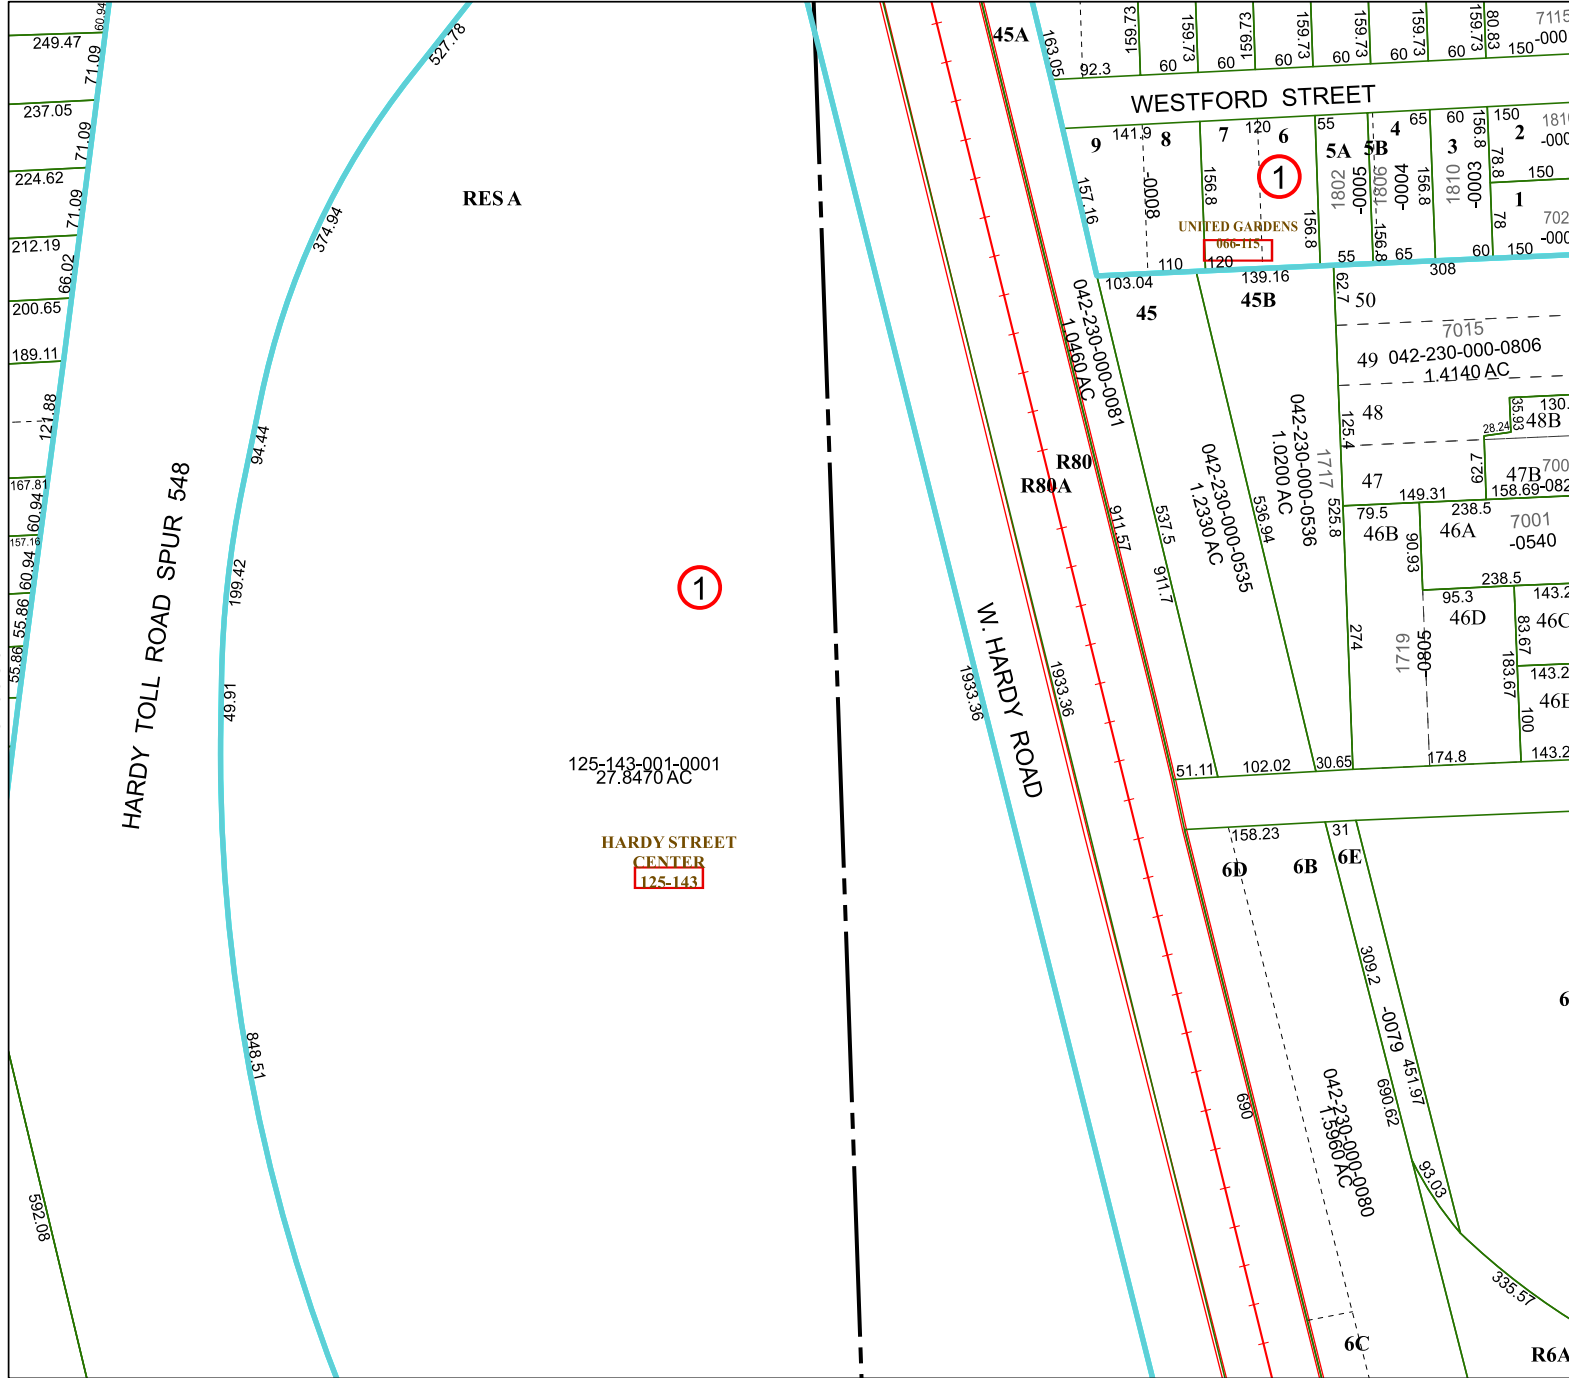

5460C3

5460C11

Harris Central Appraisal District

PUBLICATION DATE:
2/27/2023

Geospatial or map data maintained by the Harris Central Appraisal District is for informational purposes and may not have been prepared for or be suitable for legal, engineering, or surveying purposes. It does not represent an on-the-ground survey and only represents the approximate location of property boundaries.

MAP LOCATION

FACET 5460C7

1	2	3	4	1
5	6	7	8	5
9	10	11	12	9