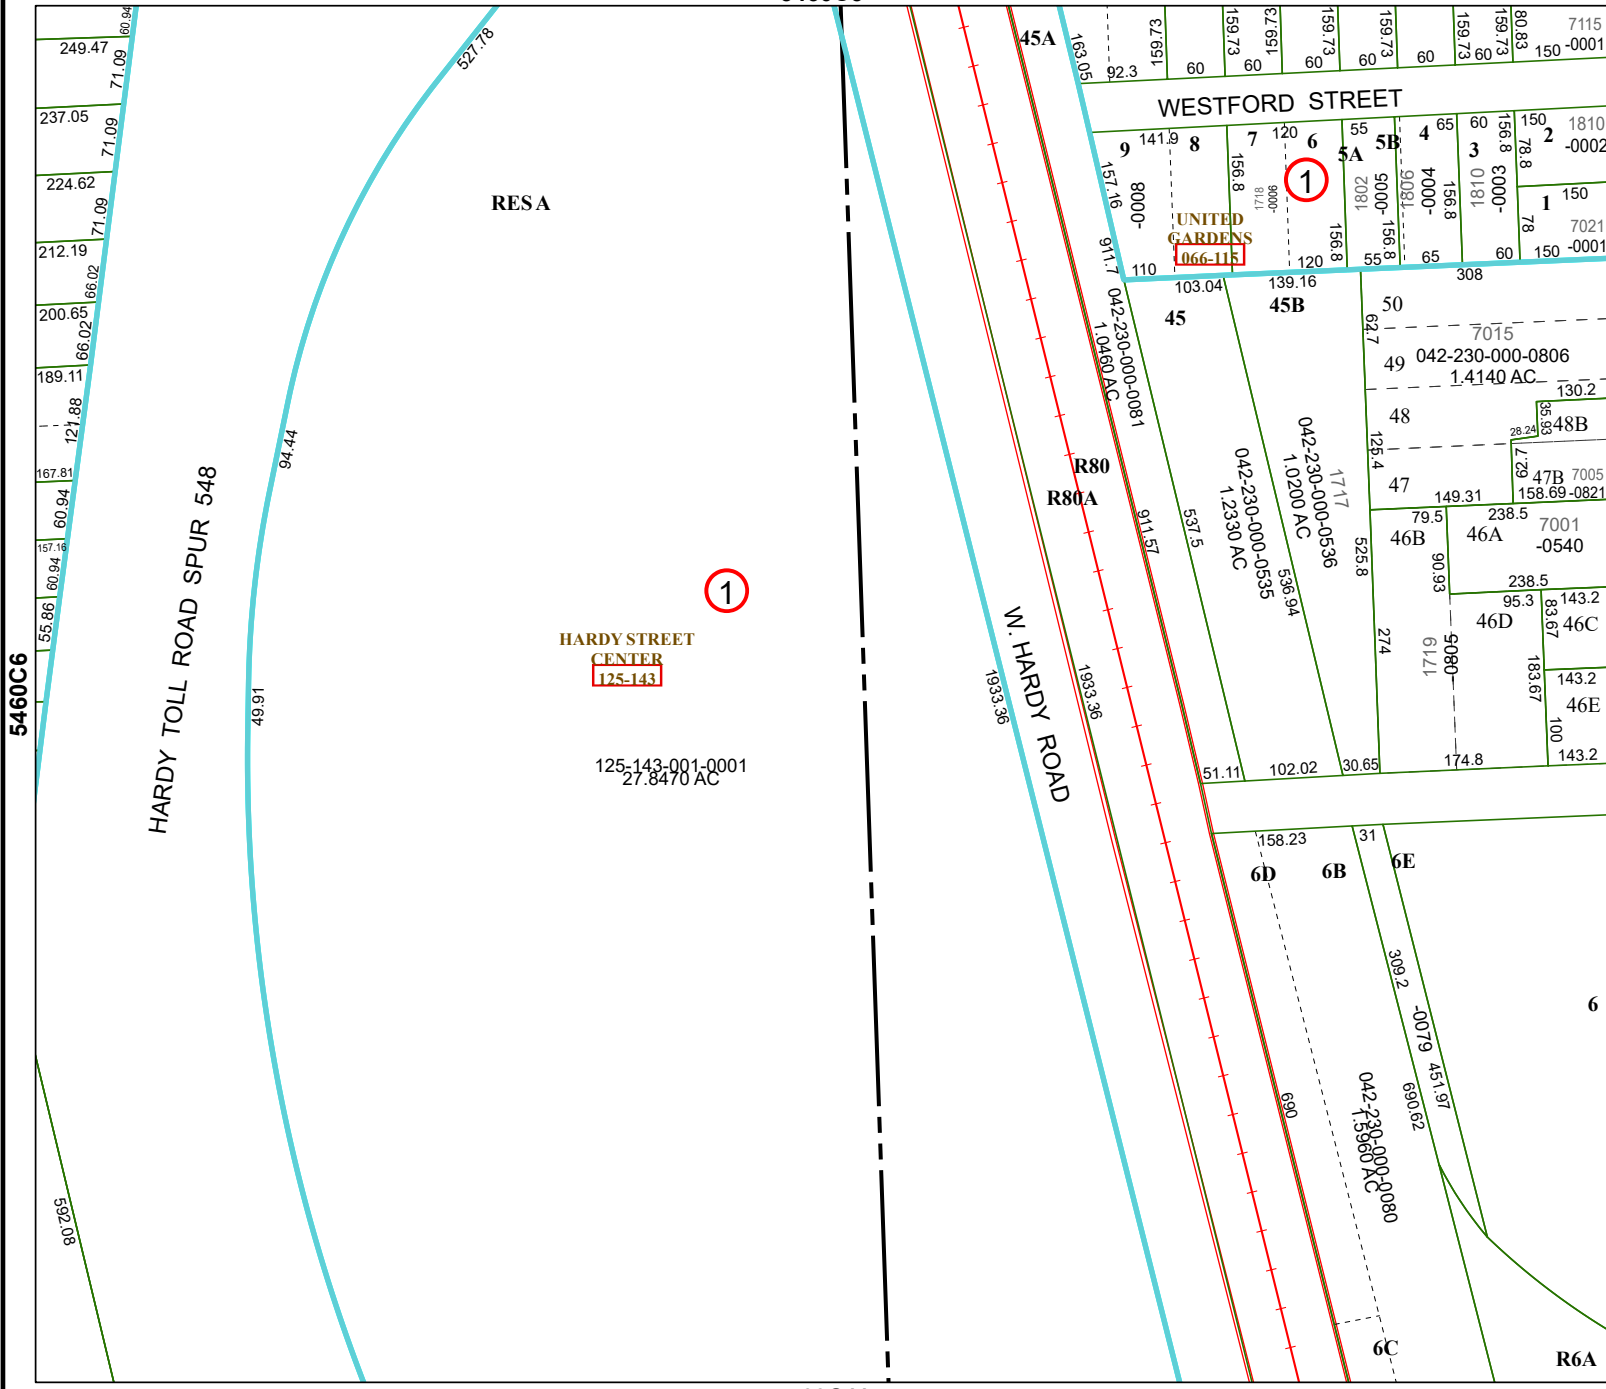

5460C3

5460C11

Harris Central Appraisal District

PUBLICATION DATE:
12/15/2025

Geospatial or map data maintained by the Harris Central Appraisal District is for informational purposes and may not have been prepared for or be suitable for legal, engineering, or surveying purposes. It does not represent an on-the-ground survey and only represents the approximate location of property boundaries.

MAP LOCATION

FACET 5460C7

1	2	3	4	1
5	6	7	8	5
9	10	11	12	9