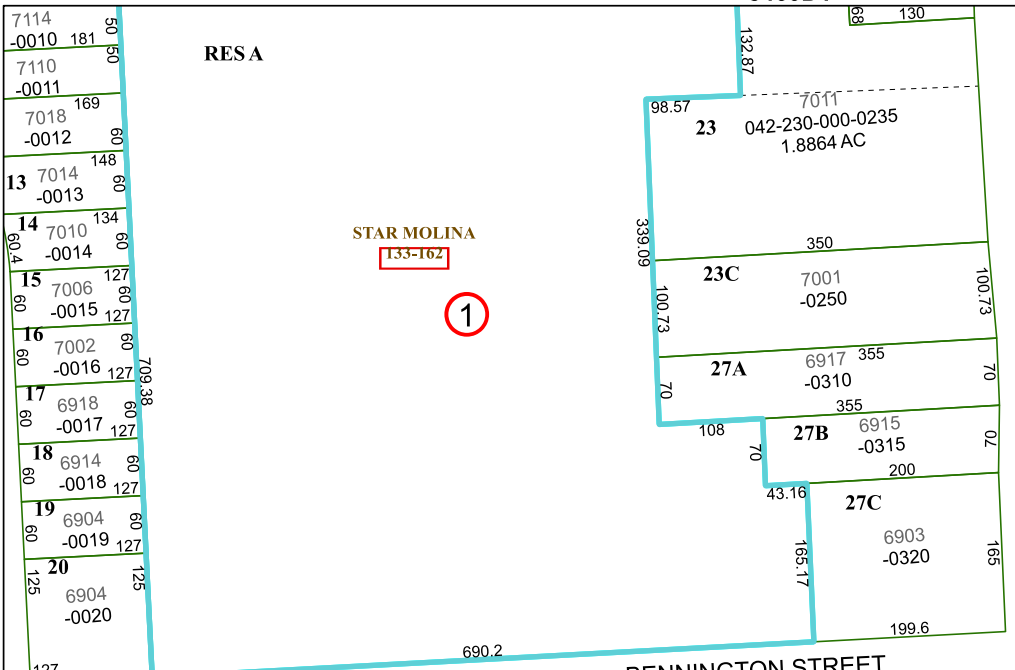

5460D1

GENERAL TRUCK PLAZA  
139-799

JENSEN DRIVE

# Harris Central Appraisal District

0 45 90 180 Feet

PUBLICATION DATE: 4/11/2023

Geospatial or map data maintained by the Harris Central Appraisal District is for informational purposes and may not have been prepared for or be suitable for legal, engineering, or surveying purposes. It does not represent an on-the-ground survey and only represents the approximate location of property boundaries.

MAP LOCATION