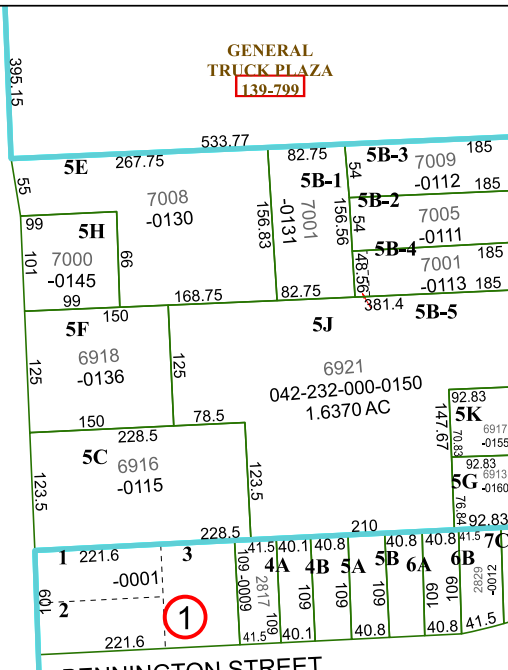

5460D1

GENERAL TRUCK PLAZA  
139-799

JENSEN DRIVE

# Harris Central Appraisal District

0 45 90 180 Feet

PUBLICATION DATE: 4/11/2023

Geospatial or map data maintained by the Harris Central Appraisal District is for informational purposes and may not have been prepared for or be suitable for legal, engineering, or surveying purposes. It does not represent an on-the-ground survey and only represents the approximate location of property boundaries.

MAP LOCATION