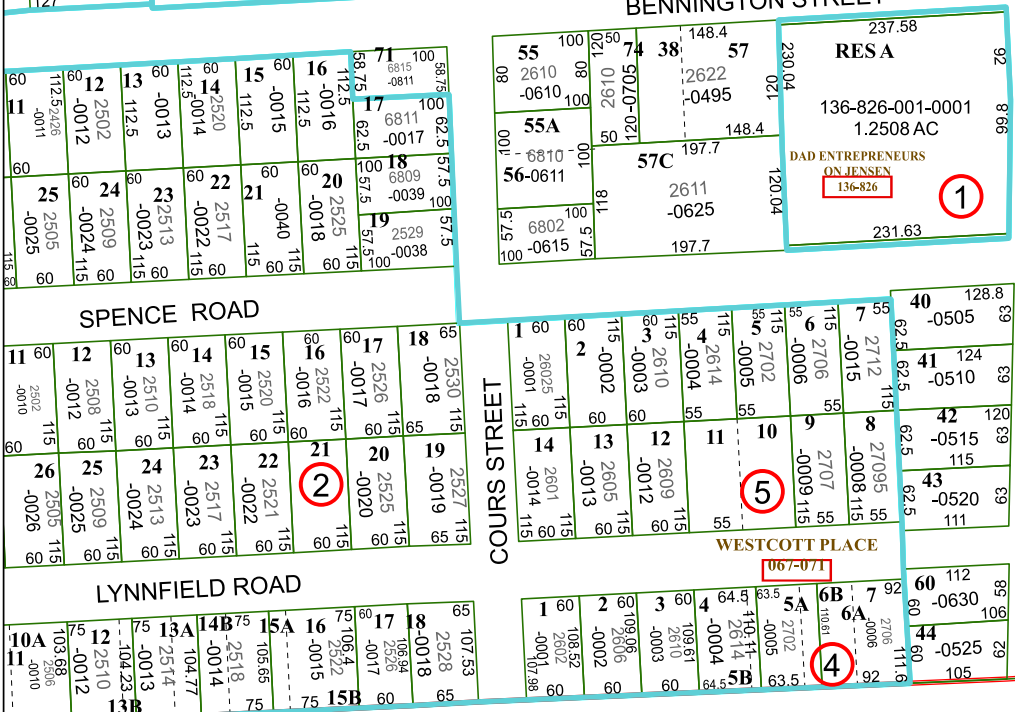

FACET 5460D5

3	4	1	2	3
7	8	5	6	7
11	12	9	10	11

5460D9