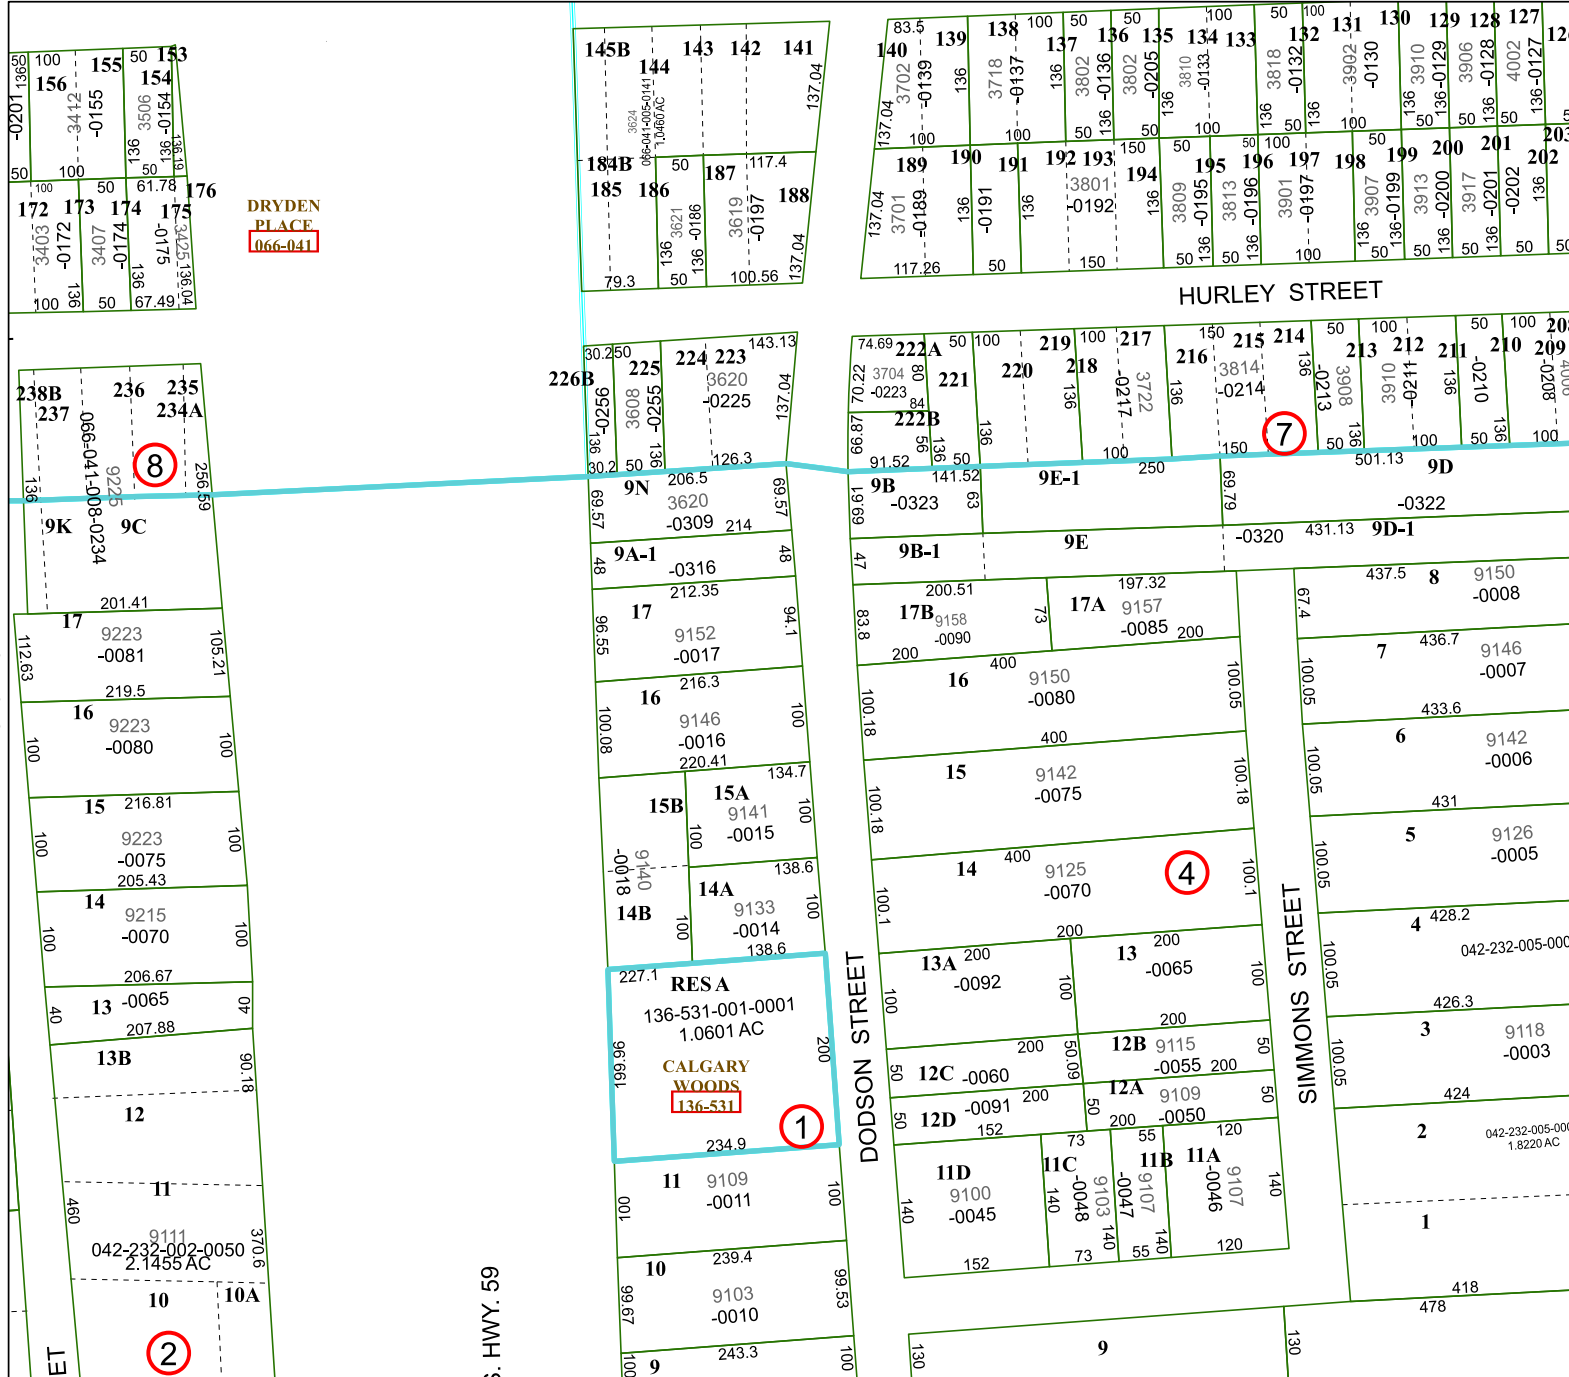

5461D3

5461D11

Harris Central Appraisal District

PUBLICATION DATE:
5/11/2023

Geospatial or map data maintained by the Harris Central Appraisal District is for informational purposes and may not have been prepared for or be suitable for legal, engineering, or surveying purposes. It does not represent an on-the-ground survey and only represents the approximate location of property boundaries.

MAP LOCATION

FACET 5461D7

1	2	3	4	1
5	6	7	8	5
9	10	11	12	9