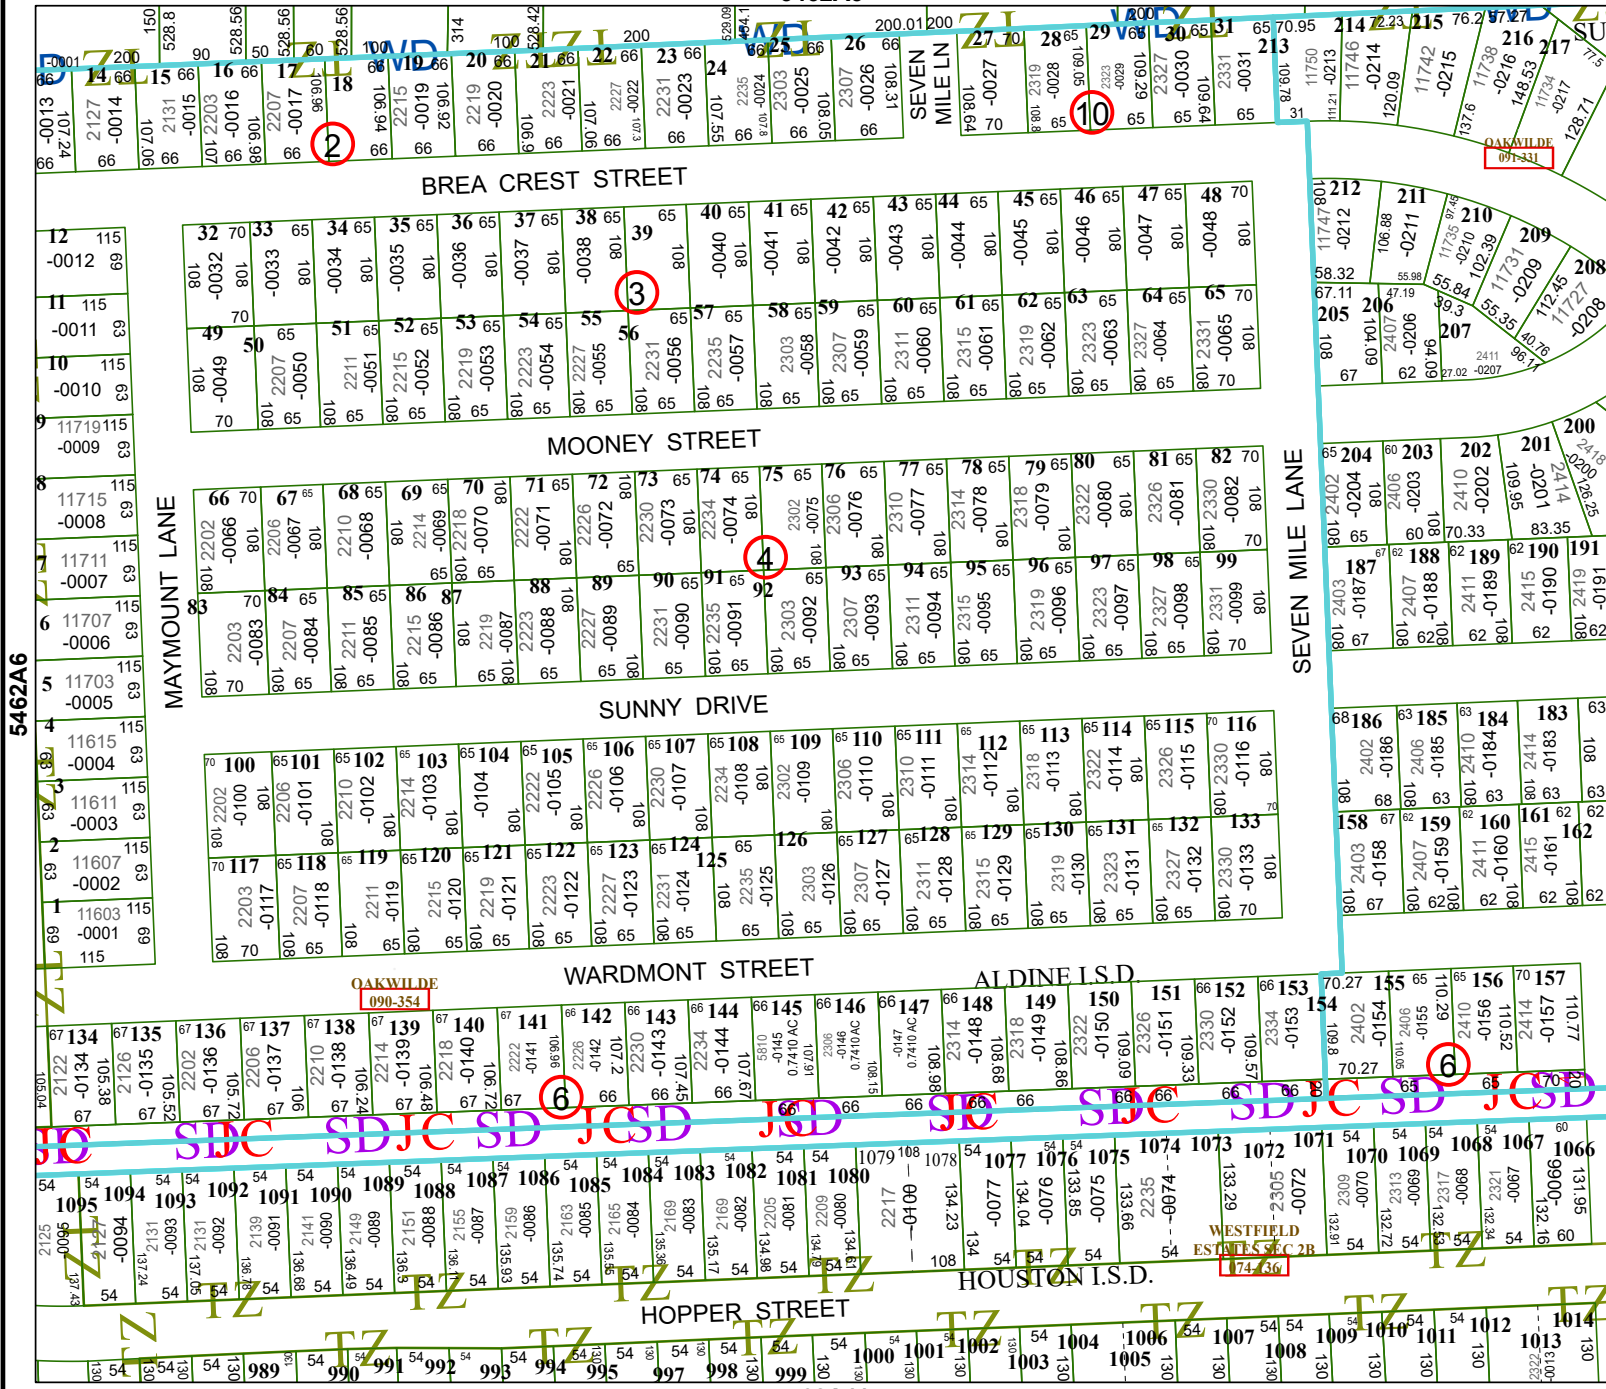

5462A3

5462A6

# Harris Central Appraisal District

PUBLICATION DATE: 12/15/2025

Geospatial or map data maintained by the Harris Central Appraisal District is for informational purposes and may not be prepared for or be suitable for legal, engineering, or surveying purposes. It does not represent an on-the-ground survey and only represents the approximate location of property boundaries.

MAP LOCATION

# FACET 5462A7

1	2	3	4	1
5	6	7	8	5
9	10	11	12	9

5462A11