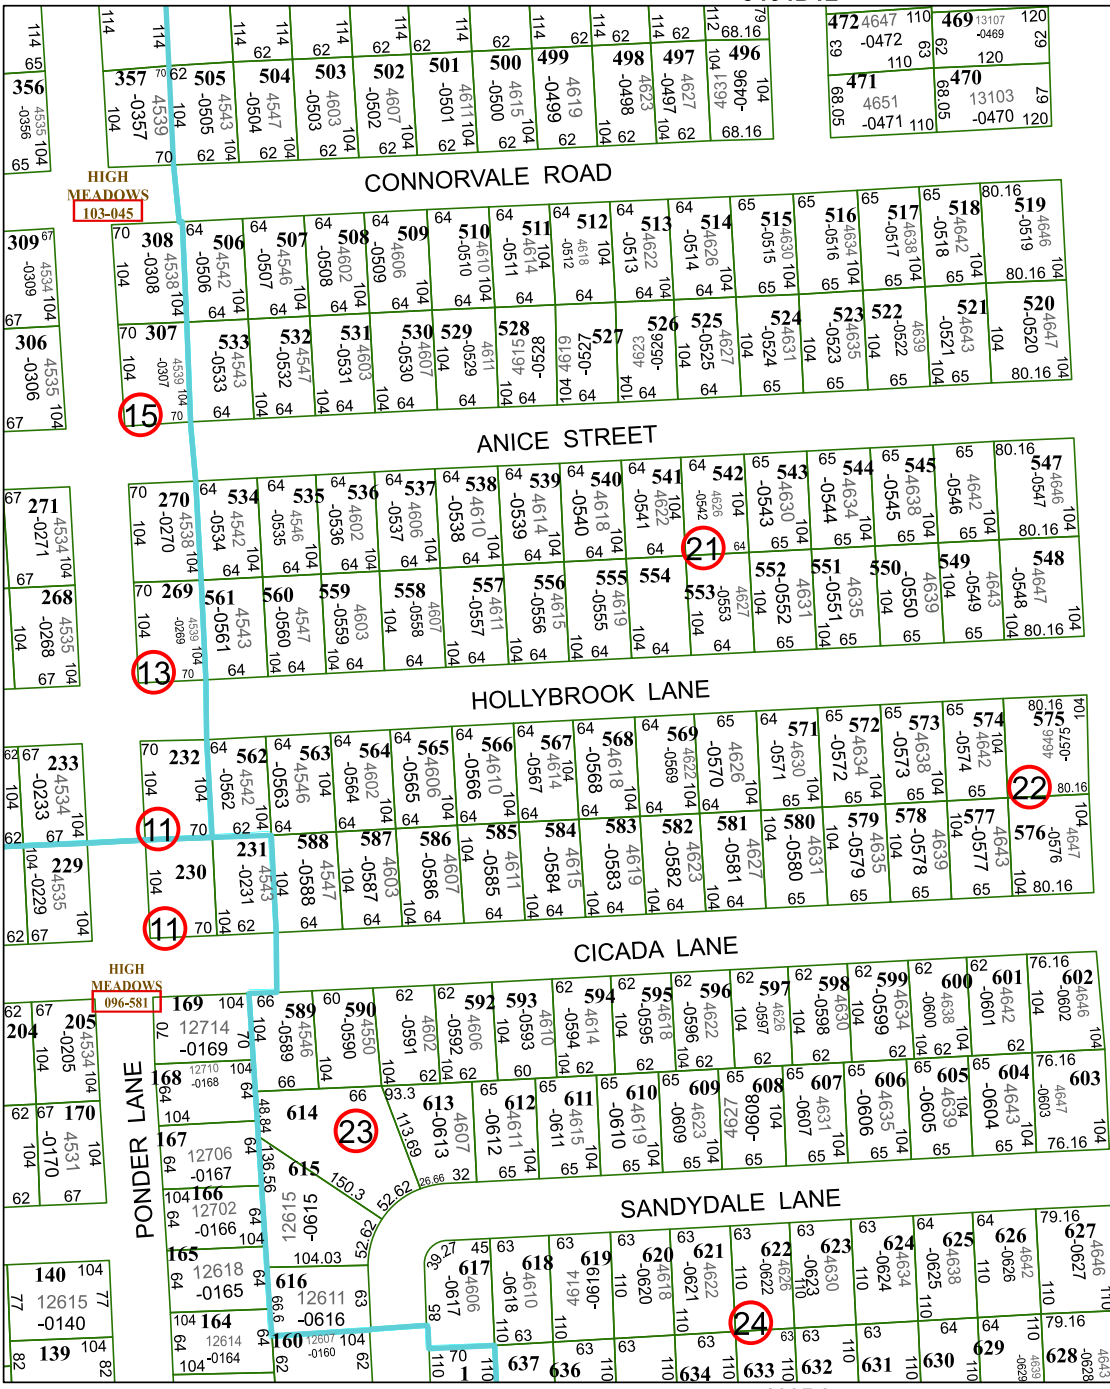

5464D12

5463B8

Harris Central Appraisal District

PUBLICATION DATE:
1/6/2023

Geospatial or map data maintained by the Harris Central Appraisal District is for informational purposes and may not have been prepared for or be suitable for legal, engineering, or surveying purposes. It does not represent an on-the-ground survey and only represents the approximate location of property boundaries.

MAP LOCATION

FACET 5463B4

10	11	12	9	10
2	3	4	1	2
6	7	8	5	6