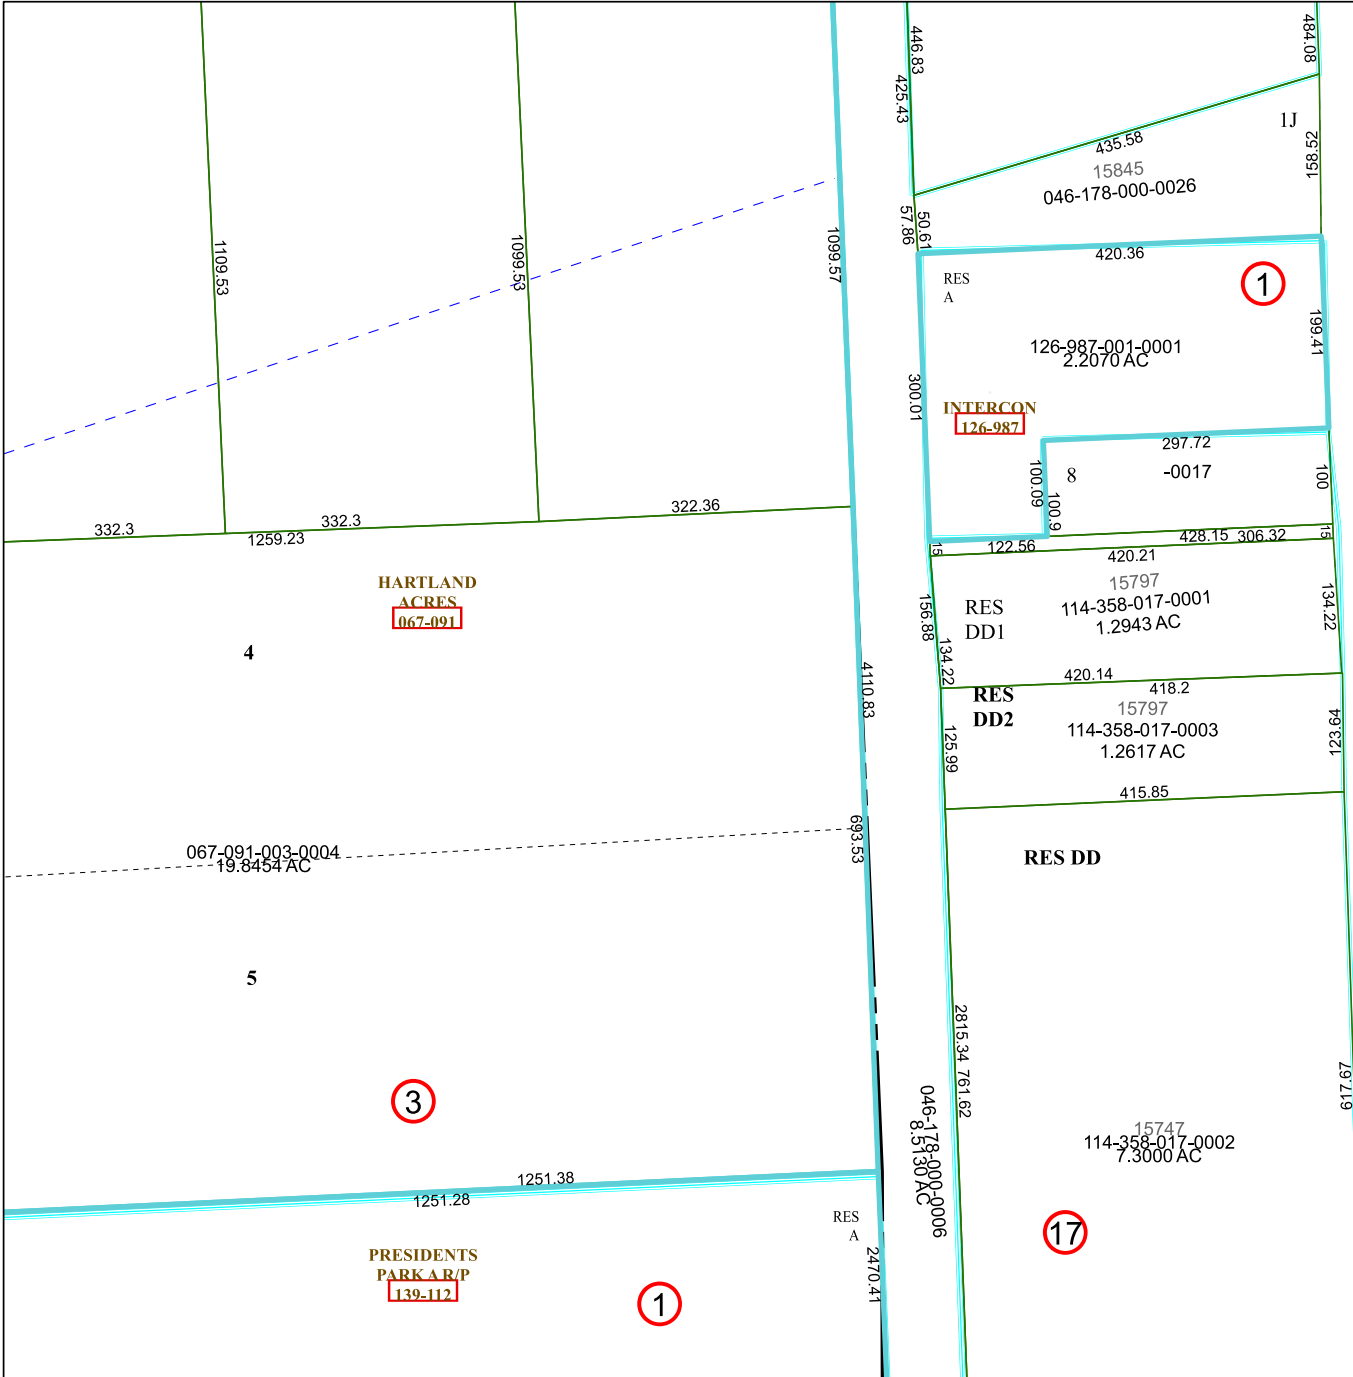

# Harris Central Appraisal District

0 45 90 180 Feet

PUBLICATION DATE: 5/22/2023

Geospatial or map data maintained by the Harris Central Appraisal District is for informational purposes and may not have been prepared for or be suitable for legal, engineering, or surveying purposes. It does not represent an on-the-ground survey and only represents the approximate location of property boundaries.

### MAP LOCATION

## FACET 5465B10

8	5	6	7	8
12	9	10	11	12
4	1	2	3	4

PARK N FLY AT JFK BOULEVARD SEC 1

CONCORD INDEX JFK HOU DEVELOPMENT

PARKING SPOT JFK

HARTLAND ACRES 067-091

PRESIDENTS PARK A/P 139-112

JOHN F. KENNEDY BOULEVARD