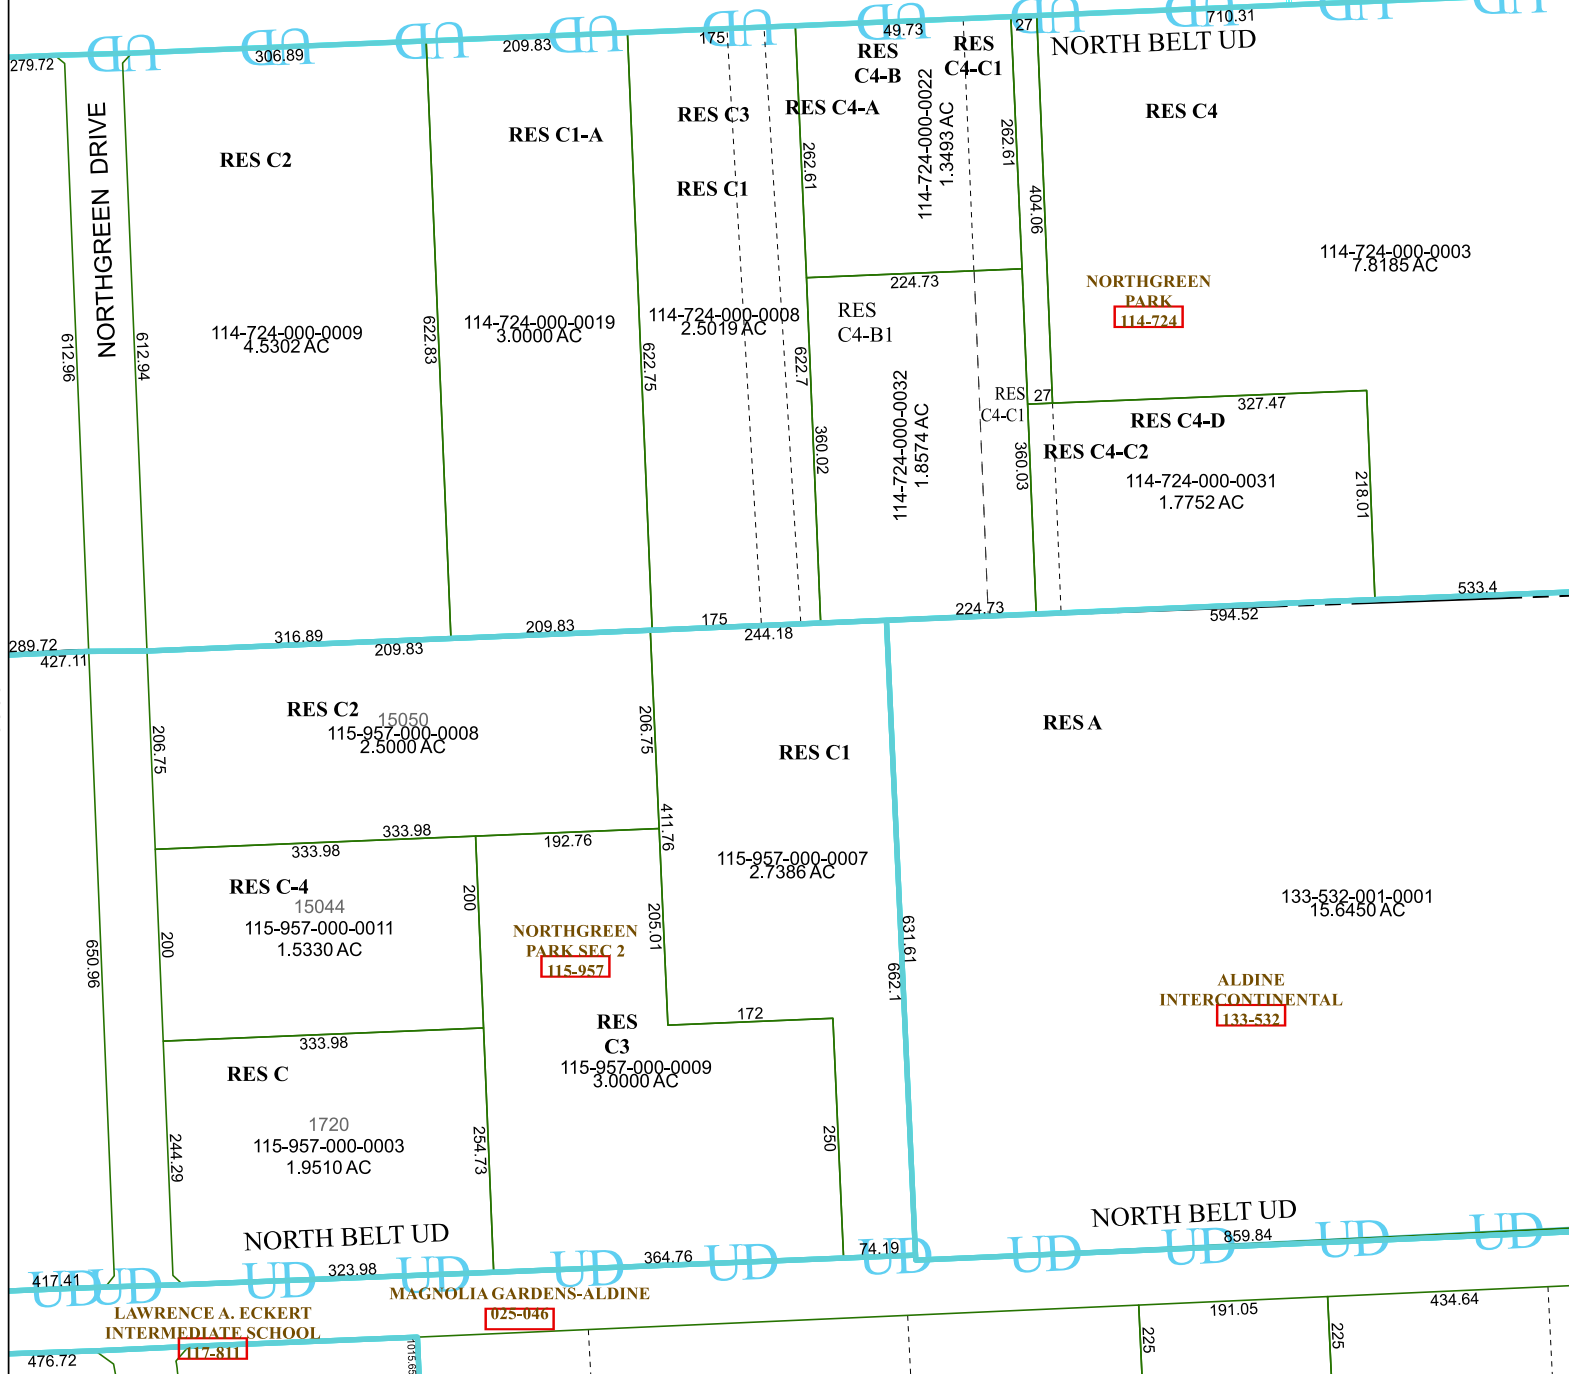

5465C5

5464A1

# Harris Central Appraisal District

PUBLICATION DATE:  
12/30/2023

Geospatial or map data maintained by the Harris Central Appraisal District is for informational purposes and may not have been prepared for or be suitable for legal, engineering, or surveying purposes. It does not represent an on-the-ground survey and only represents the approximate location of property boundaries.

## MAP LOCATION

# FACET 5465C9

7	8	5	6	7
11	12	9	10	11
3	4	1	2	3