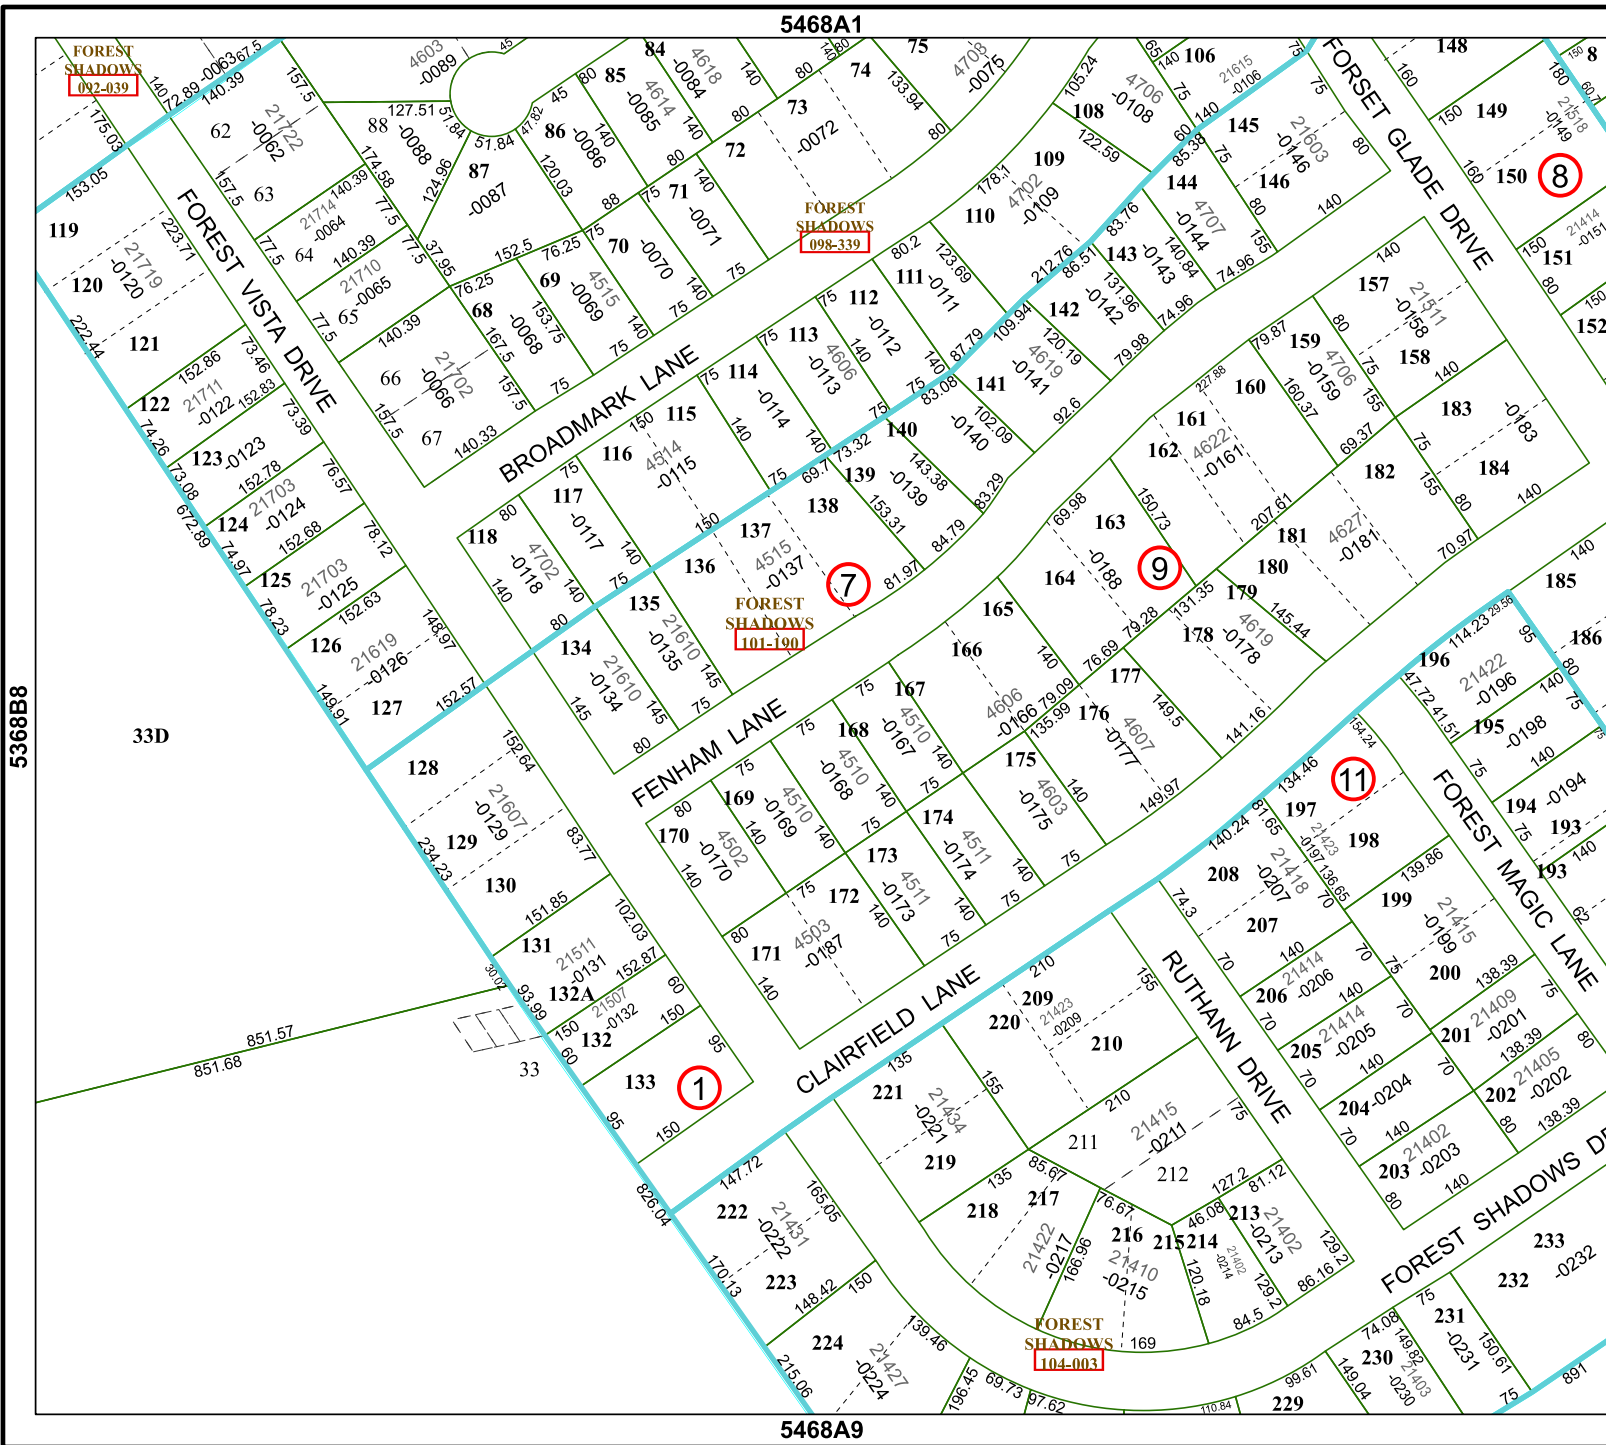

5468A1

5468A9

Harris Central Appraisal District

PUBLICATION DATE:
2/27/2023

Geospatial or map data maintained by the Harris Central Appraisal District is for informational purposes and may not have been prepared for or be suitable for legal, engineering, or surveying purposes. It does not represent an on-the-ground survey and only represents the approximate location of property boundaries.

MAP LOCATION

FACET 5468A5

3	4	1	2	3
7	8	5	6	7
11	12	9	10	11

5368B8

5468A6