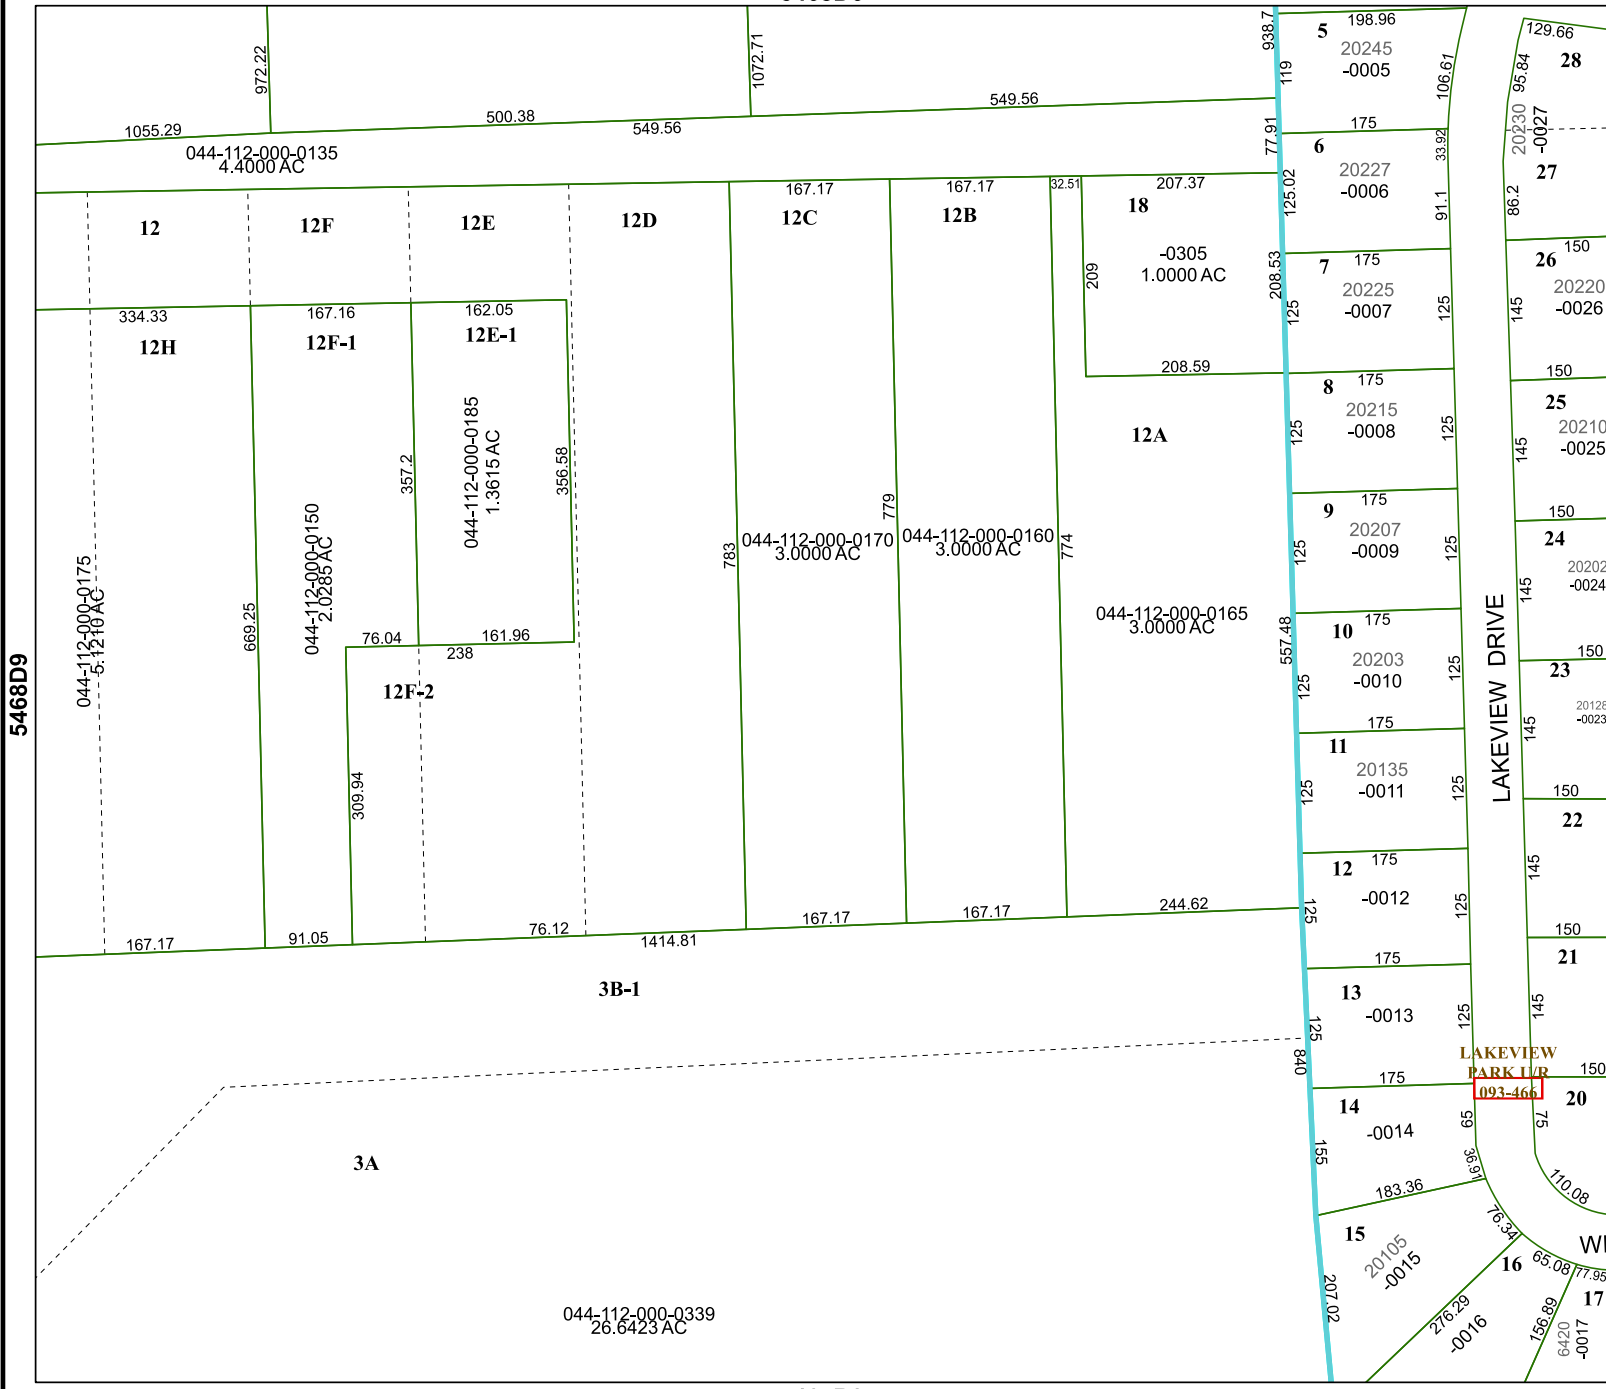

5468D6

Harris Central Appraisal District

PUBLICATION DATE:
1/9/2023

Geospatial or map data maintained by the Harris Central Appraisal District is for informational purposes and may not have been prepared for or be suitable for legal, engineering, or surveying purposes. It does not represent an on-the-ground survey and only represents the approximate location of property boundaries.

MAP LOCATION

FACET 5468D10

8	5	6	7	8
12	9	10	11	12
4	1	2	3	4

5467B2