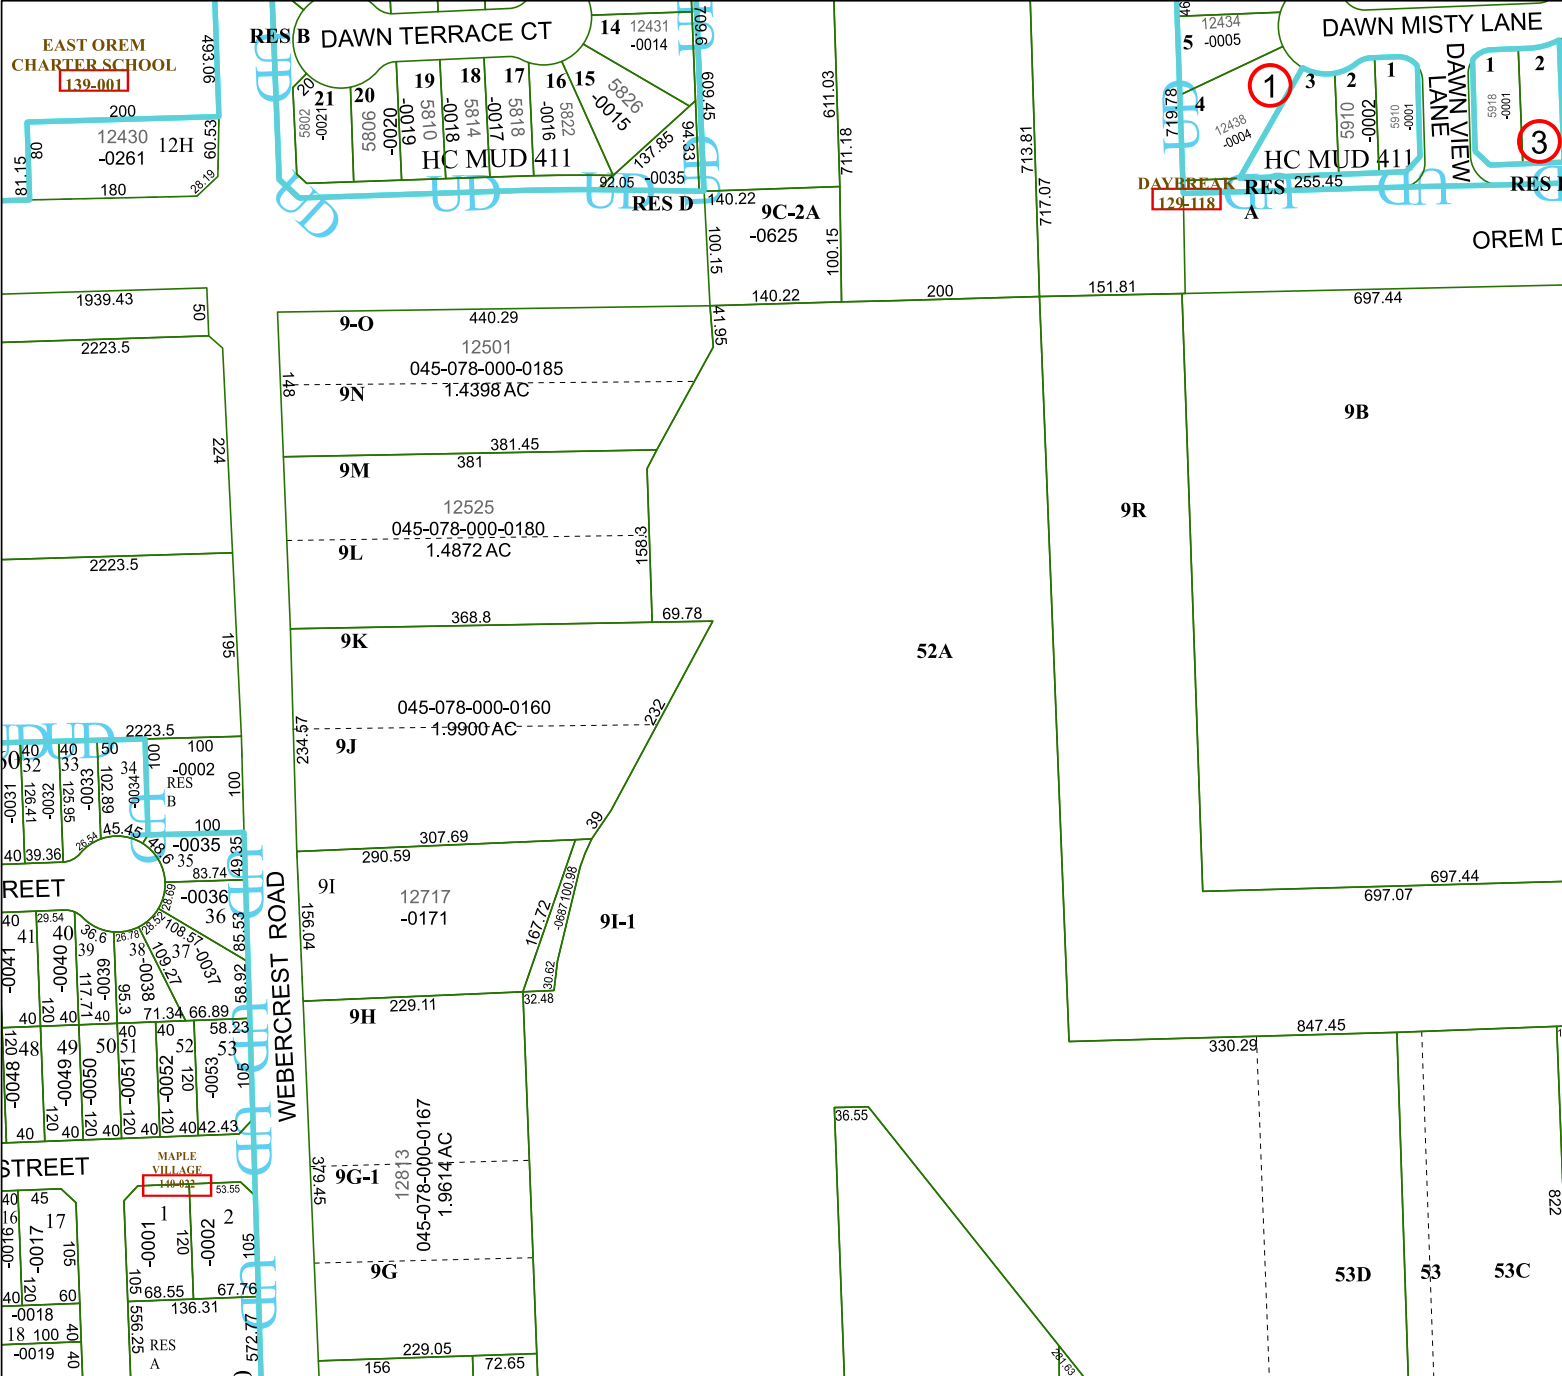

5552C9

5551A5

# Harris Central Appraisal District

PUBLICATION DATE:  
12/30/2023

Geospatial or map data maintained by the Harris Central Appraisal District is for informational purposes and may not have been prepared for or be suitable for legal, engineering, or surveying purposes. It does not represent an on-the-ground survey and only represents the approximate location of property boundaries.

MAP LOCATION

## FACET 5551A1

11	12	9	10	11
3	4	1	2	3
7	8	5	6	7

5451B4

5551A2