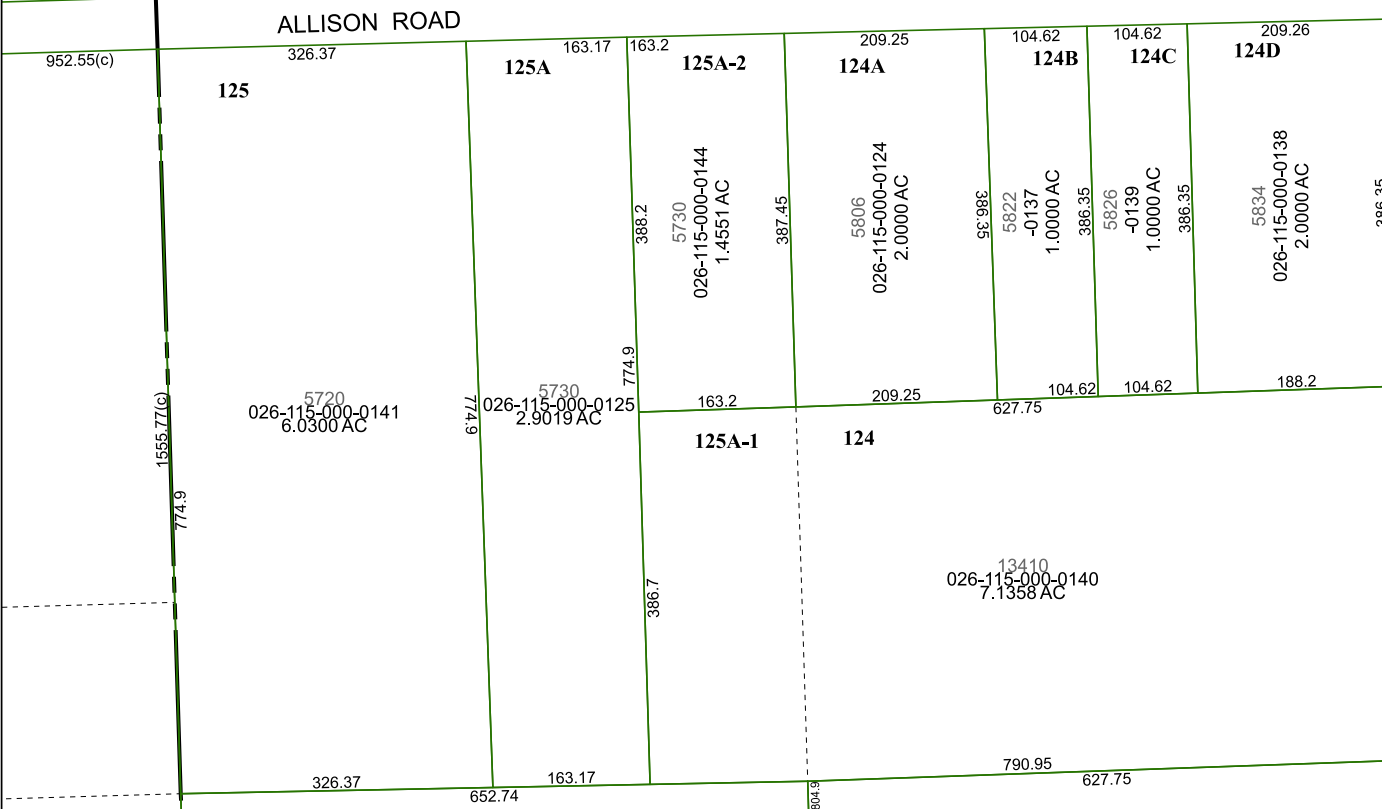

5551A7

Harris Central Appraisal District

PUBLICATION DATE:
3/25/2024

Geospatial or map data maintained by the Harris Central Appraisal District is for informational purposes and may not have been prepared for or be suitable for legal, engineering, or surveying purposes. It does not represent an on-the-ground survey and only represents the approximate location of property boundaries.

MAP LOCATION

FACET

5551A11

5	6	7	8	5
9	10	11	12	9
1	2	3	4	1

5551A10

5551C3