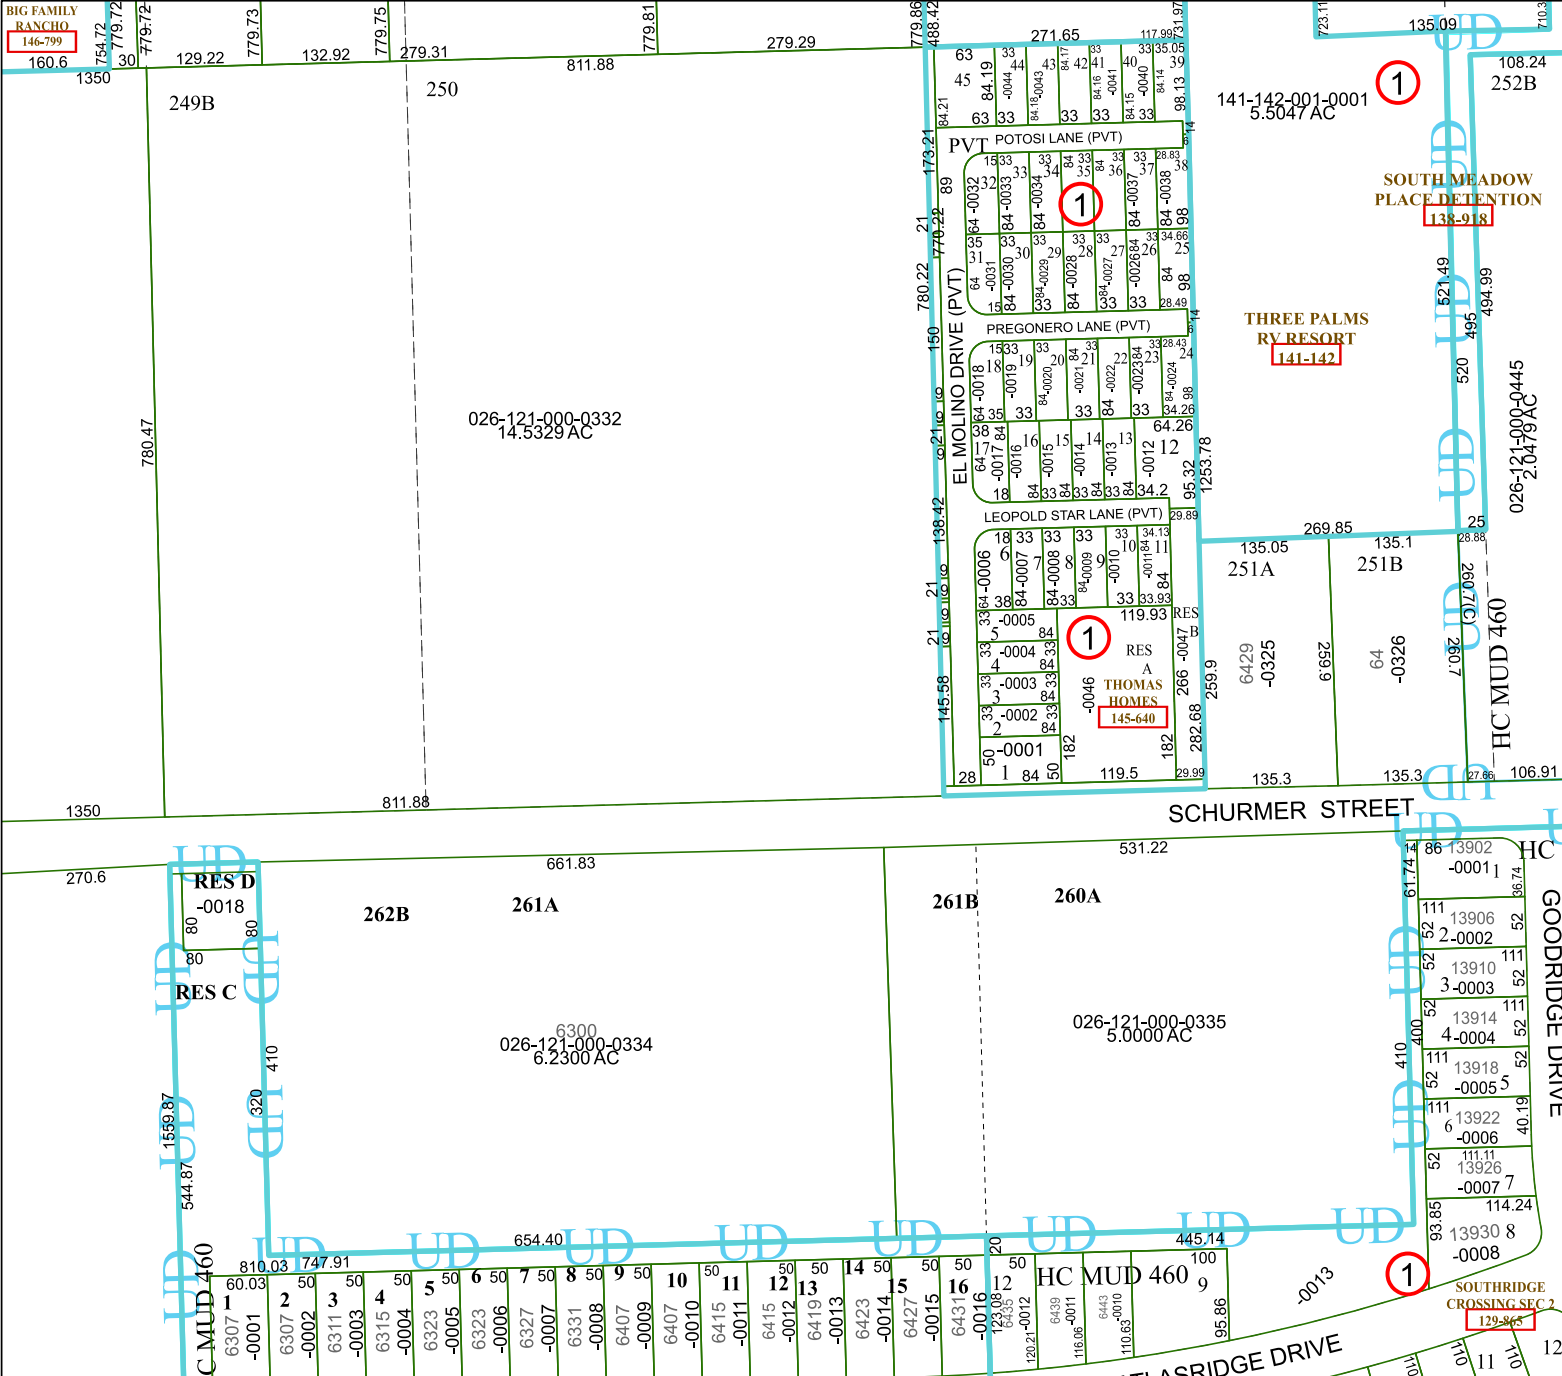

5551D1

5551D9

Harris Central Appraisal District

PUBLICATION DATE:
5/21/2024

Geospatial or map data maintained by the Harris Central Appraisal District is for informational purposes and may not have been prepared for or be suitable for legal, engineering, or surveying purposes. It does not represent an on-the-ground survey and only represents the approximate location of property boundaries.

MAP LOCATION

FACET 5551D5

3	4	1	2	3
7	8	5	6	7
11	12	9	10	11

5551C8

5551D6