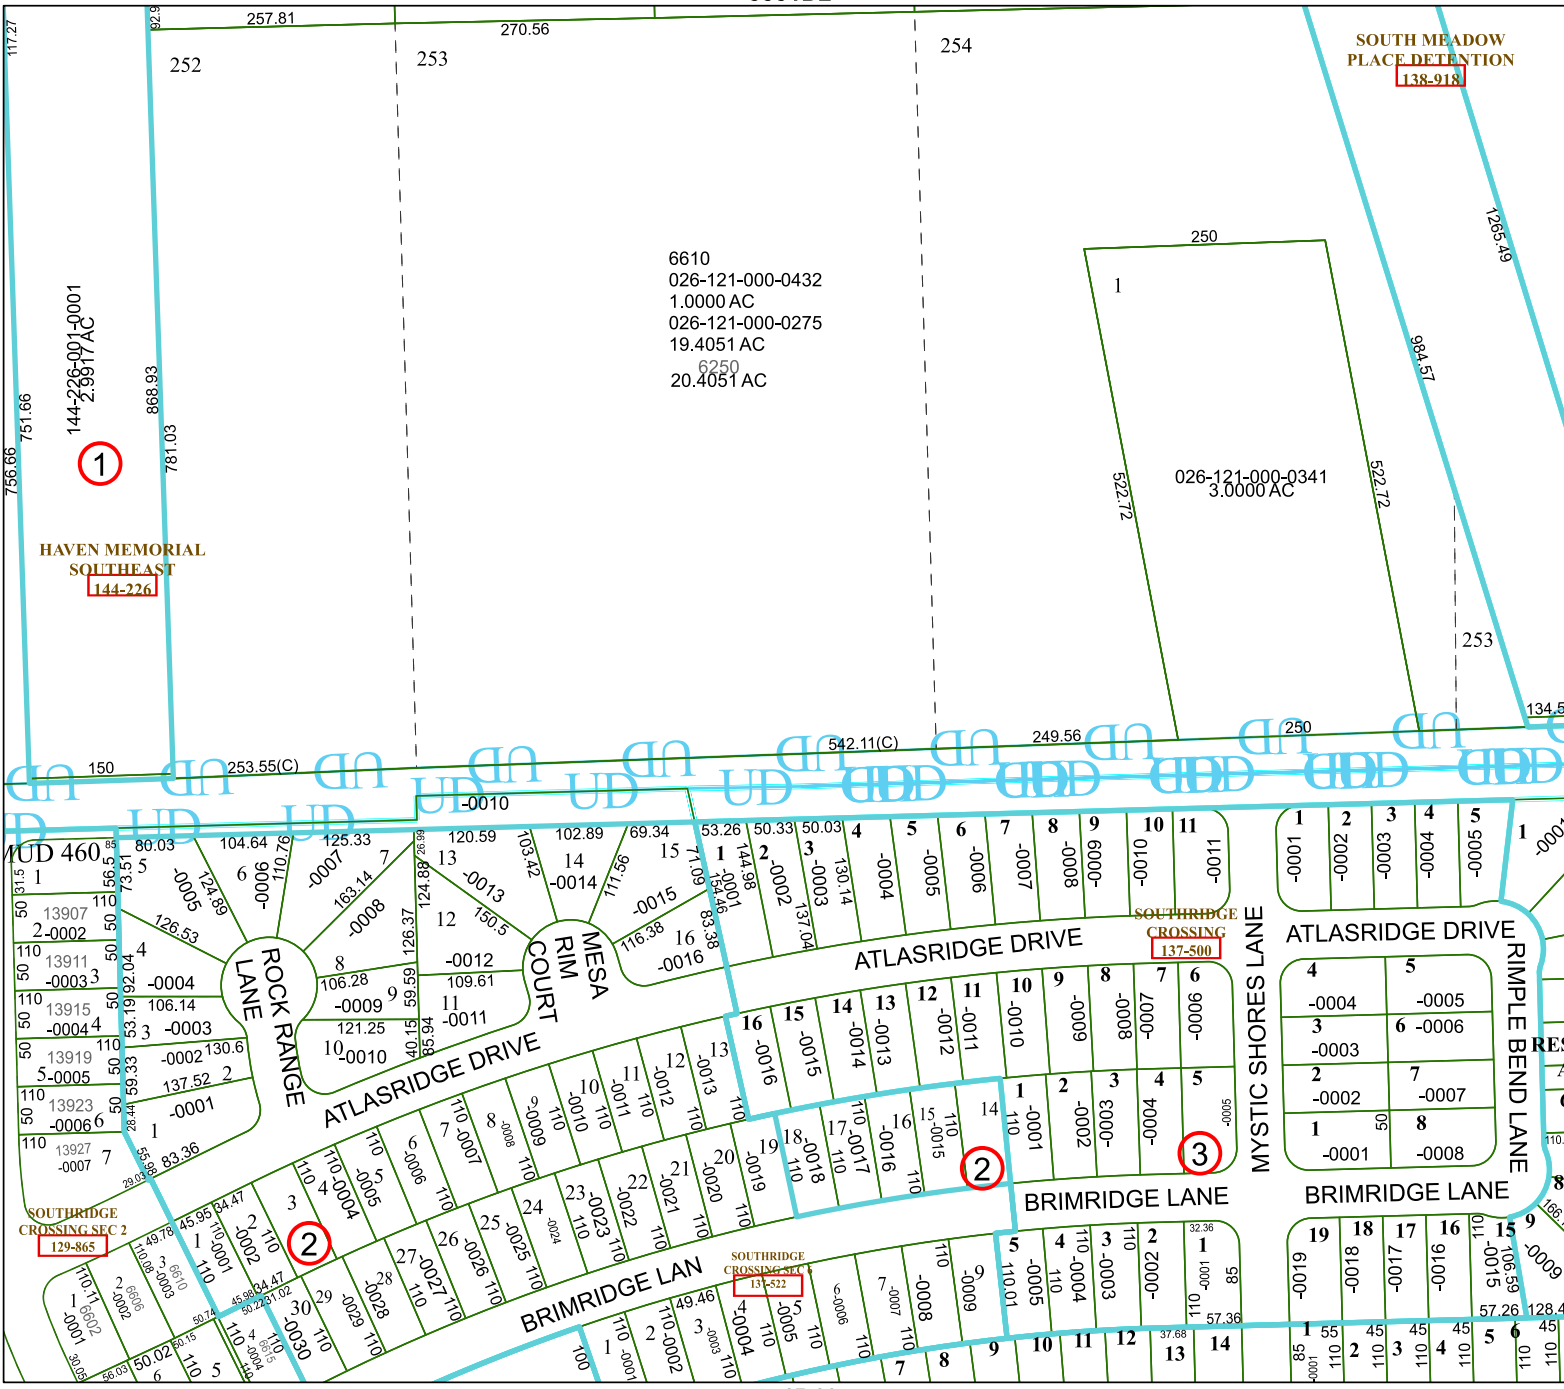

5551D2

SOUTH MEADOW PLACE DETENTION
138-918

Harris Central Appraisal District

0 45 90 180 Feet

PUBLICATION DATE:
5/21/2024

Geospatial or map data maintained by the Harris Central Appraisal District is for informational purposes and may not have been prepared for or be suitable for legal, engineering, or surveying purposes. It does not represent an on-the-ground survey and only represents the approximate location of property boundaries.

MAP LOCATION

FACET

5551D6

4	1	2	3	4
8	5	6	7	8
12	9	10	11	12

5551D5

5551D7

5551D10

1

2

2

3