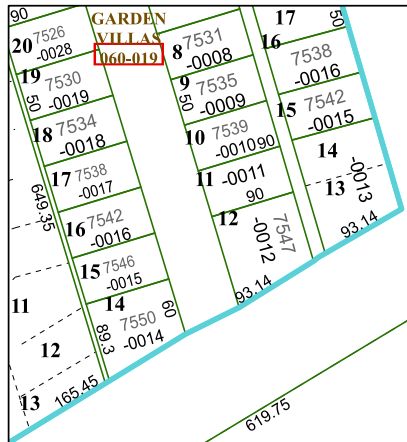

5552B1

**CENTRAL INDUSTRIAL PARK R/P**  
096-320

096-323-000-0001  
5.6700 AC

RESA

**HOUSTON CONTAINER TRANSFER FACILITY**  
130-029

# Harris Central Appraisal District

0 45 90 180 Feet

PUBLICATION DATE:  
12/30/2023

Geospatial or map data maintained by the Harris Central Appraisal District is for informational purposes and may not have been prepared for or be suitable for legal, engineering, or surveying purposes. It does not represent an on-the-ground survey and only represents the approximate location of property boundaries.

MAP LOCATION