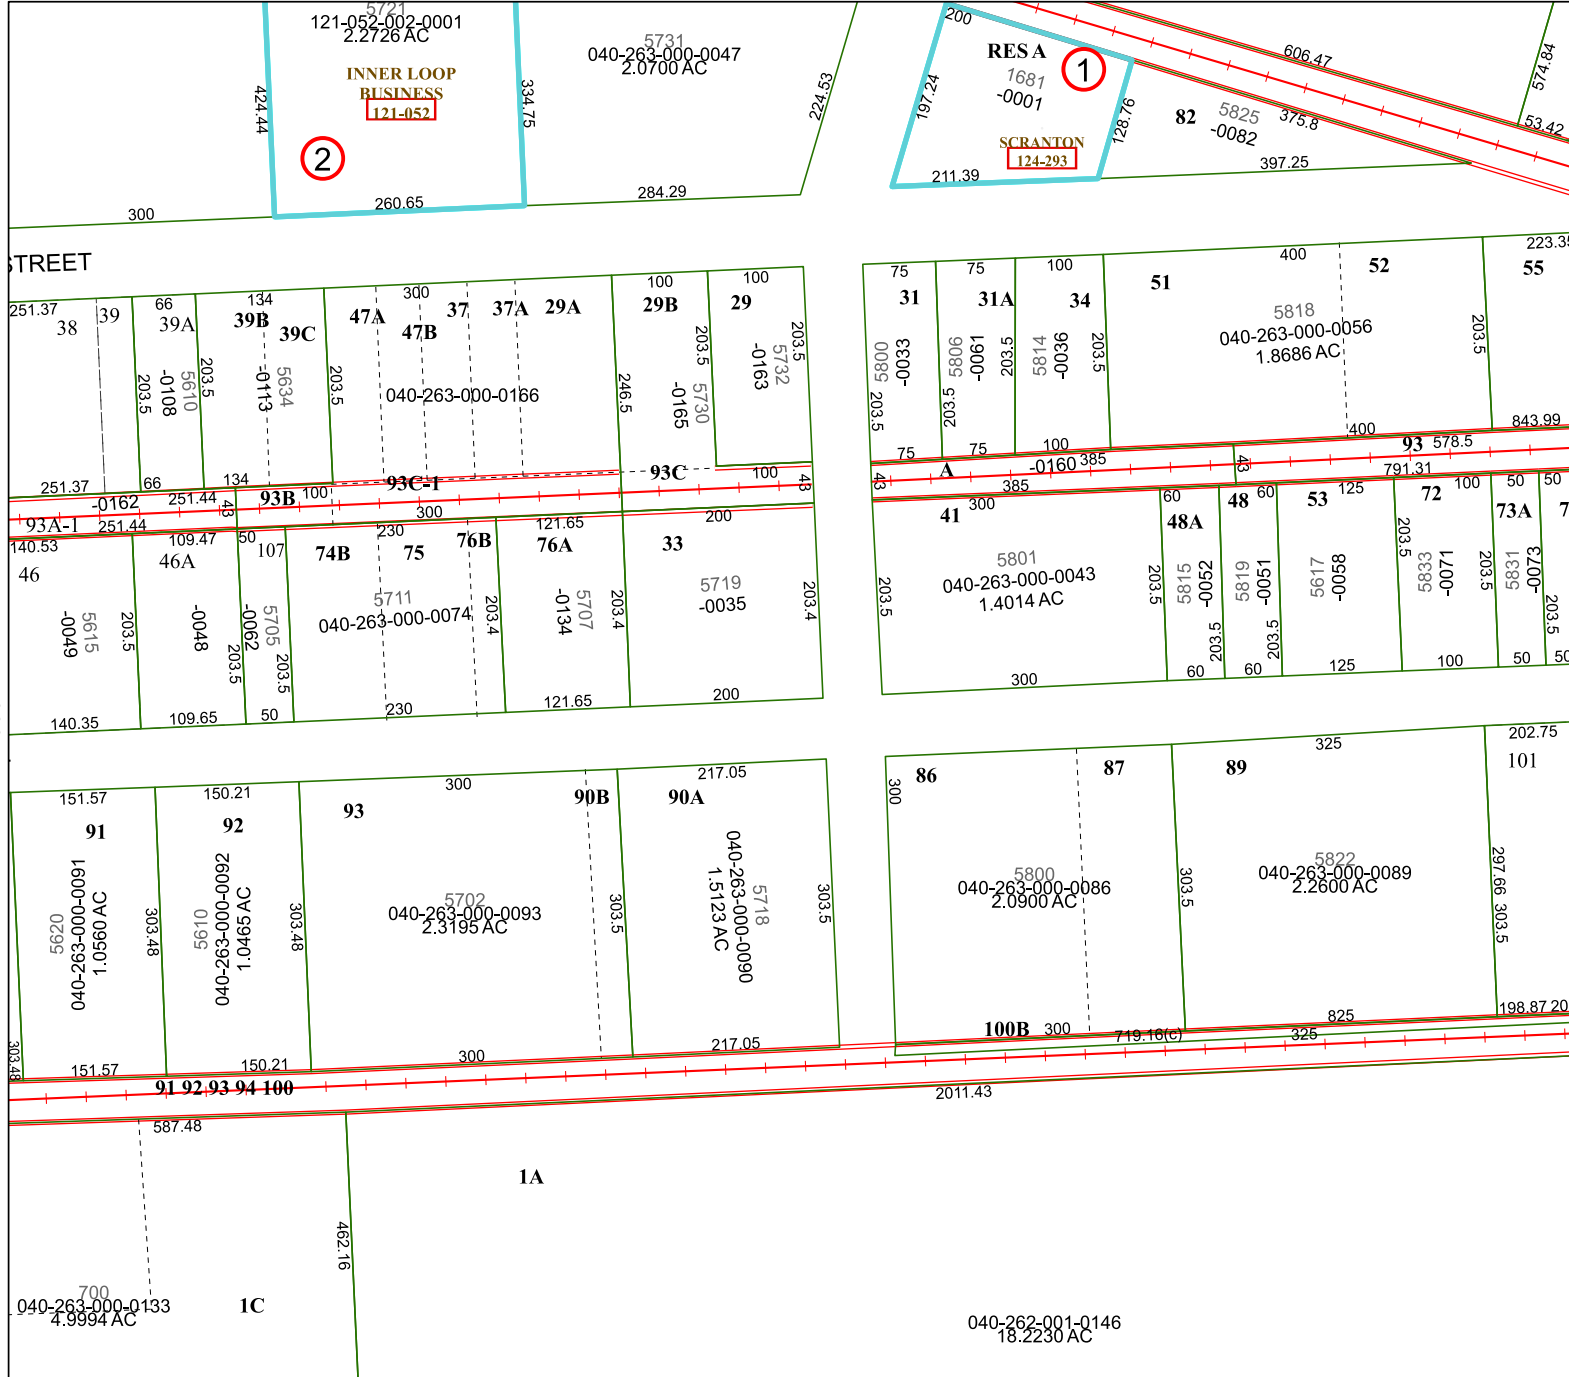

5557A8

5557C4

Harris Central Appraisal District

PUBLICATION DATE:
12/30/2023

Geospatial or map data maintained by the Harris Central Appraisal District is for informational purposes and may not have been prepared for or be suitable for legal, engineering, or surveying purposes. It does not represent an on-the-ground survey and only represents the approximate location of property boundaries.

MAP LOCATION

FACET 5557A12

6	7	8	5	6
10	11	12	9	10
2	3	4	1	2