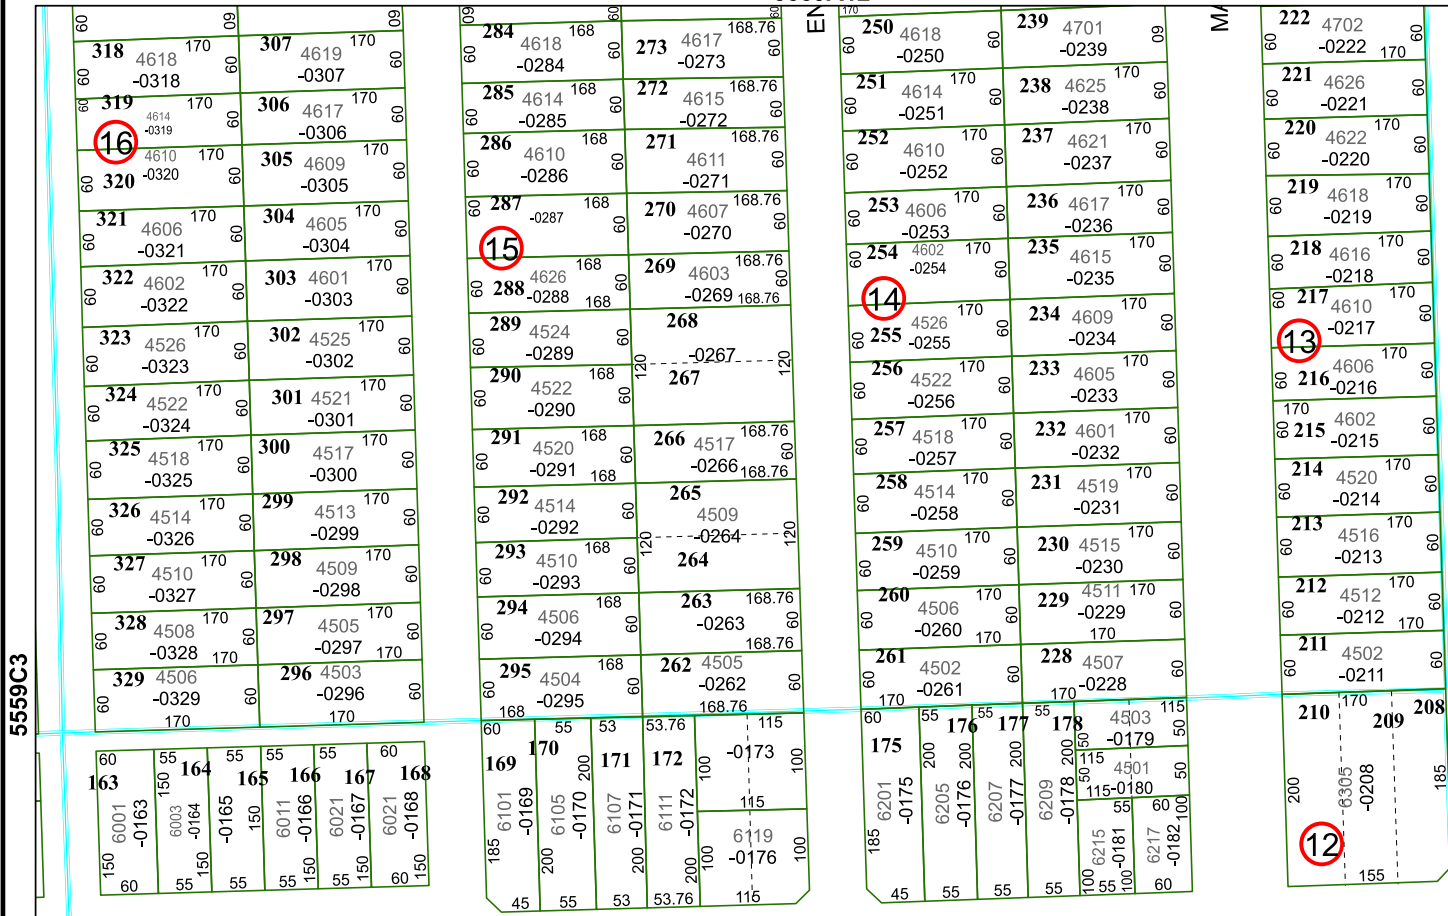

5559A12

SUN COAST
BLAFFERAT
129-396

BLAFFER STREET
26076

5559C3

CALVACADE BOULEVARD

5559C8

Harris Central Appraisal District

PUBLICATION DATE:
12/30/2023

Geospatial or map data maintained by the Harris Central Appraisal District is for informational purposes and may not have been prepared for or be suitable for legal, engineering, or surveying purposes. It does not represent an on-the-ground survey and only represents the approximate location of property boundaries.

MAP LOCATION

FACET 5559C4

10	11	12	9	10
2	3	4	1	2
6	7	8	5	6