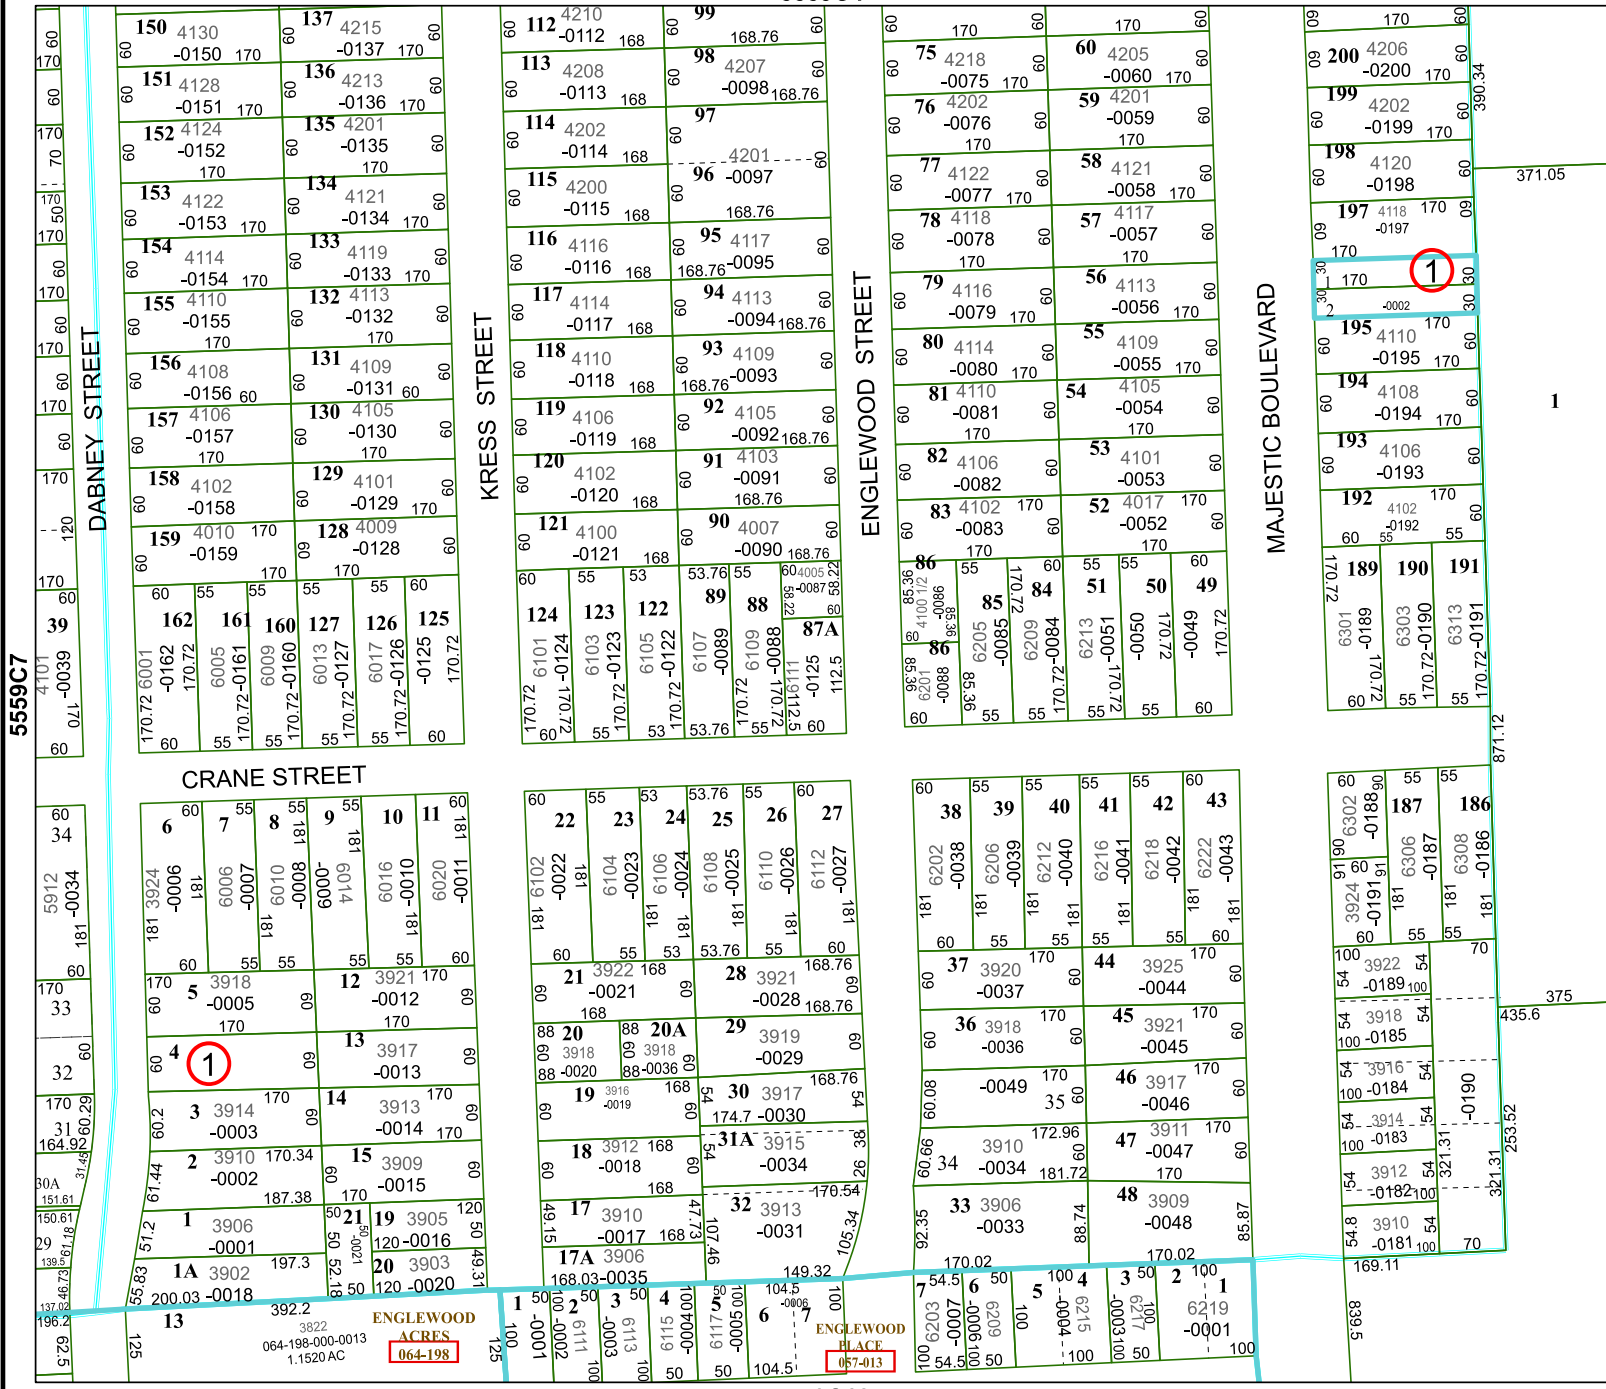

5559C4

5559C12

Harris Central Appraisal District

PUBLICATION DATE: 12/30/2023

Geospatial or map data maintained by the Harris Central Appraisal District is for informational purposes and may not have been prepared for or be suitable for legal, engineering, or surveying purposes. It does not represent an on-the-ground survey and only represents the approximate location of property boundaries.

MAP LOCATION

FACET 5559C8

2	3	4	1	2
6	7	8	5	6
10	11	12	9	10