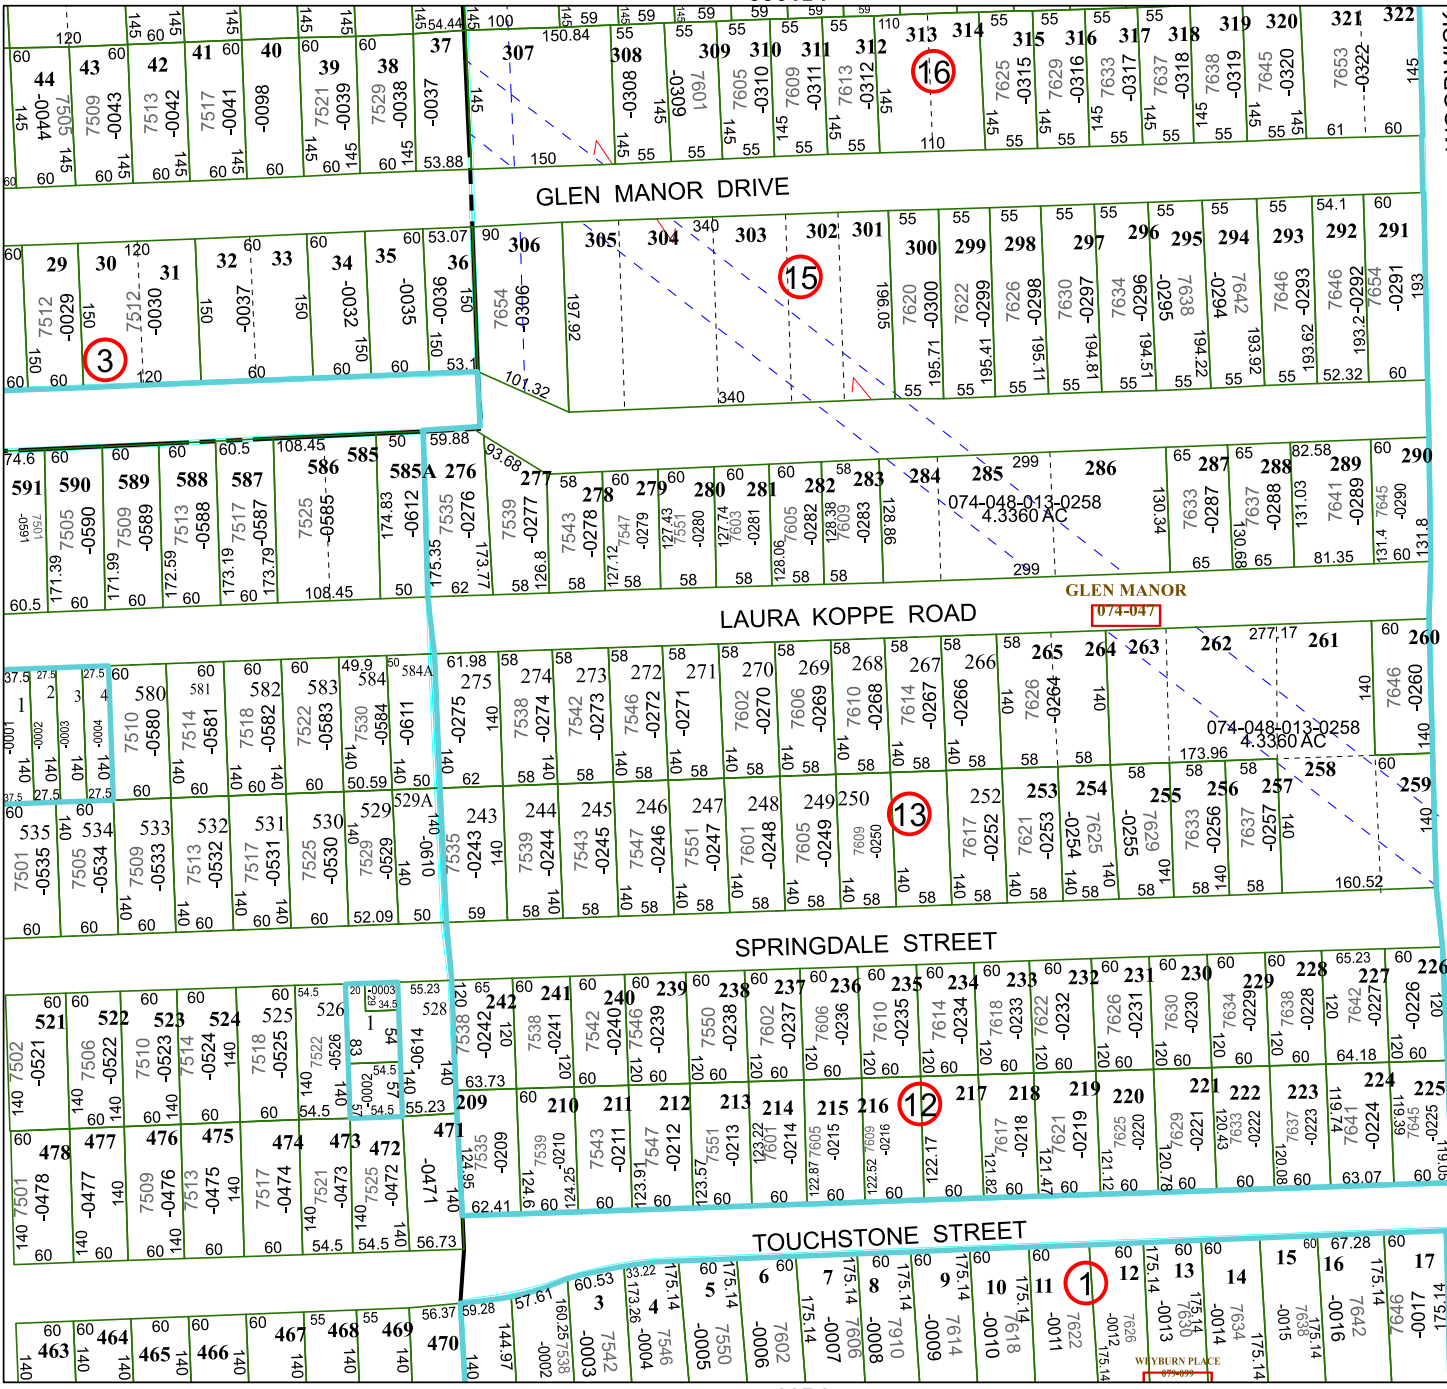

5561D7

WOODWICK

5560B3

Harris Central Appraisal District

PUBLICATION DATE:
12/30/2023

Geospatial or map data maintained by the Harris Central Appraisal District is for informational purposes and may not have been prepared for or be suitable for legal, engineering, or surveying purposes. It does not represent an on-the-ground survey and only represents the approximate location of property boundaries.

MAP LOCATION

FACET 5561D11

5	6	7	8	5
9	10	11	12	9
1	2	3	4	1

5561D10

3541.67(c)

WYBURN PLACE