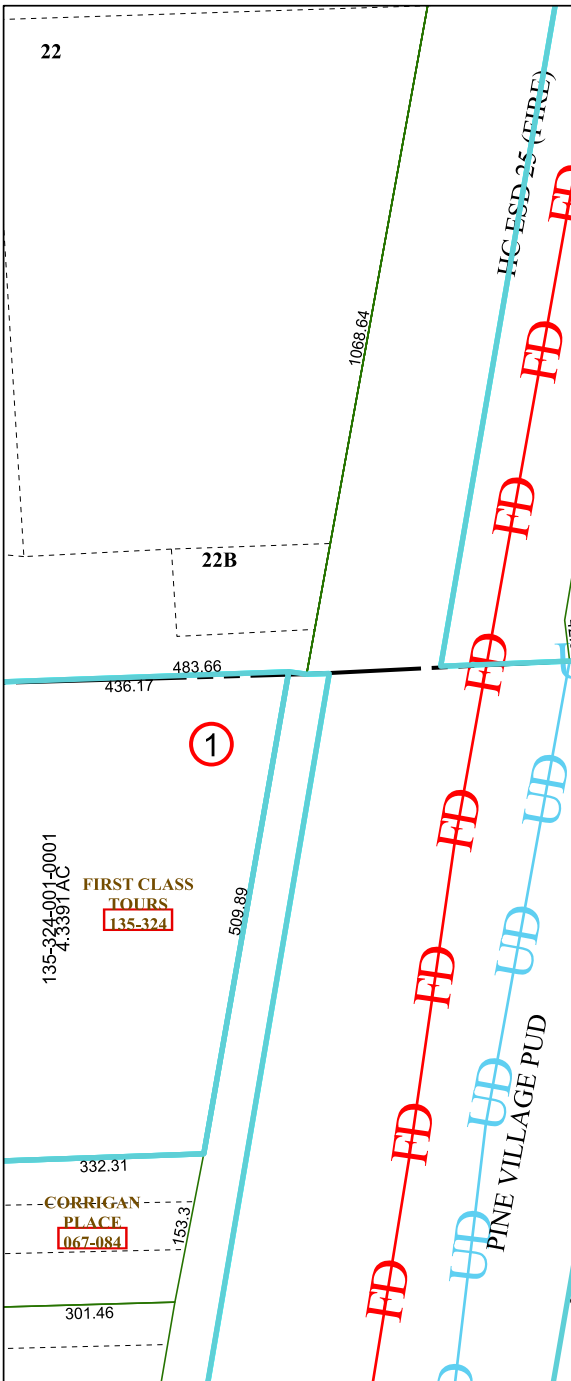

# Harris Central Appraisal District

0 45 90 180 Feet

PUBLICATION DATE: 1/9/2023

Geospatial or map data maintained by the Harris Central Appraisal District is for informational purposes and may not have been prepared for or be suitable for legal, engineering, or surveying purposes. It does not represent an on-the-ground survey and only represents the approximate location of property boundaries.

MAP LOCATION

## FACET 5563A3

9	10	11	12	9
1	2	3	4	1
5	6	7	8	5

5564C11

MARY FRANCIS DRIVE

PINE VILLAGE PUD

RESA PINE VILLAGE NORTH SEC 3 113-968

045-032-000-0050 3.4568 AC

5601 113-968-000-0001 6.5100 AC

HAMILL ROAD

NORTHWOOD APARTMENTS 145-049

5563A7

FIRST CLASS TOURS 135-324

135-324-001-0001 4.3389 AC

CORRIGAN PLACE 067-084

301.46

5563A2