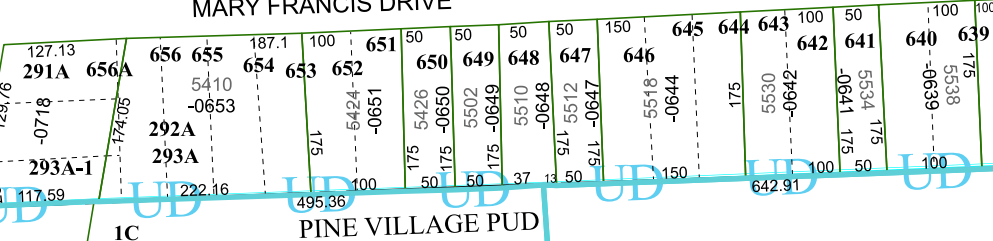

# Harris Central Appraisal District

0 45 90 180 Feet

PUBLICATION DATE: 1/9/2023

Geospatial or map data maintained by the Harris Central Appraisal District is for informational purposes and may not have been prepared for or be suitable for legal, engineering, or surveying purposes. It does not represent an on-the-ground survey and only represents the approximate location of property boundaries.

MAP LOCATION

## FACET 5563A3

9	10	11	12	9
1	2	3	4	1
5	6	7	8	5

5564C11

MARY FRANCIS DRIVE

PINE VILLAGE PUD

RESA PINE VILLAGE NORTH SEC 3 113-968

045-032-000-0050 3.4568 AC

5601 113-968-000-0001 6.5100 AC