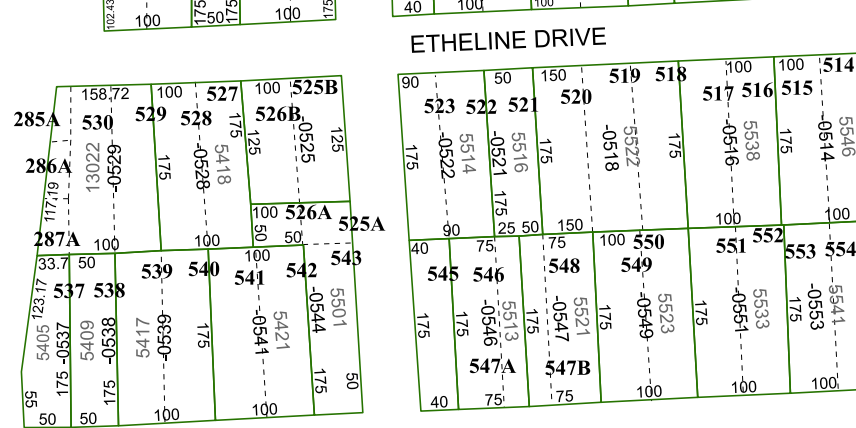

# Harris Central Appraisal District

0 45 90 180 Feet

PUBLICATION DATE: 1/9/2023

Geospatial or map data maintained by the Harris Central Appraisal District is for informational purposes and may not have been prepared for or be suitable for legal, engineering, or surveying purposes. It does not represent an on-the-ground survey and only represents the approximate location of property boundaries.

MAP LOCATION

## FACET 5563A3

9	10	11	12	9
1	2	3	4	1
5	6	7	8	5

5564C11

MARY FRANCIS DRIVE

PINE VILLAGE PUD

RESA PINE VILLAGE NORTH SEC 3 113-968

045-032-000-0050 3.4568 AC

5601 113-968-000-0001 6.5100 AC

22

1

1