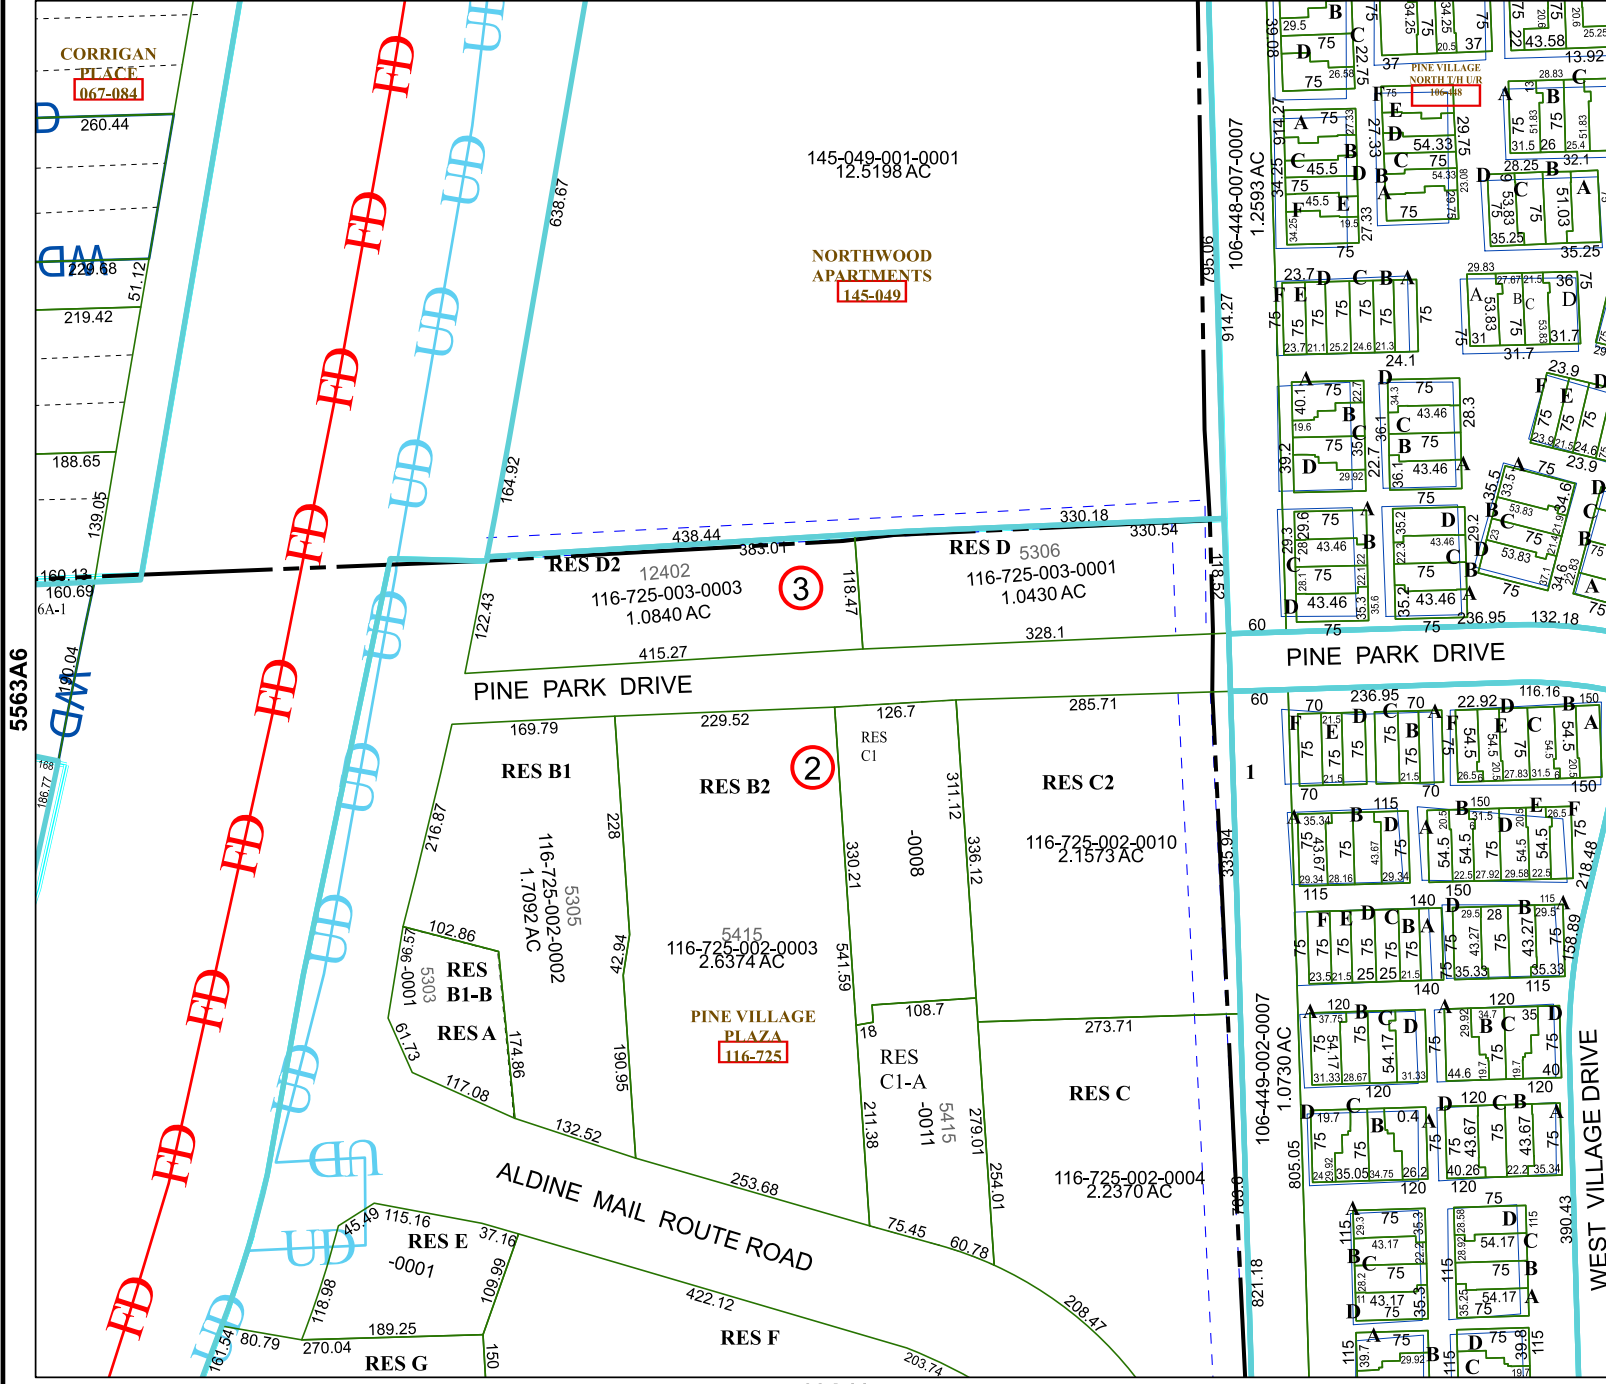

5563A3

5563A11

Harris Central Appraisal District

PUBLICATION DATE:
1/9/2023

Geospatial or map data maintained by the Harris Central Appraisal District is for informational purposes and may not have been prepared for or be suitable for legal, engineering, or surveying purposes. It does not represent an on-the-ground survey and only represents the approximate location of property boundaries.

MAP LOCATION

FACET 5563A7

1	2	3	4	1
5	6	7	8	5
9	10	11	12	9