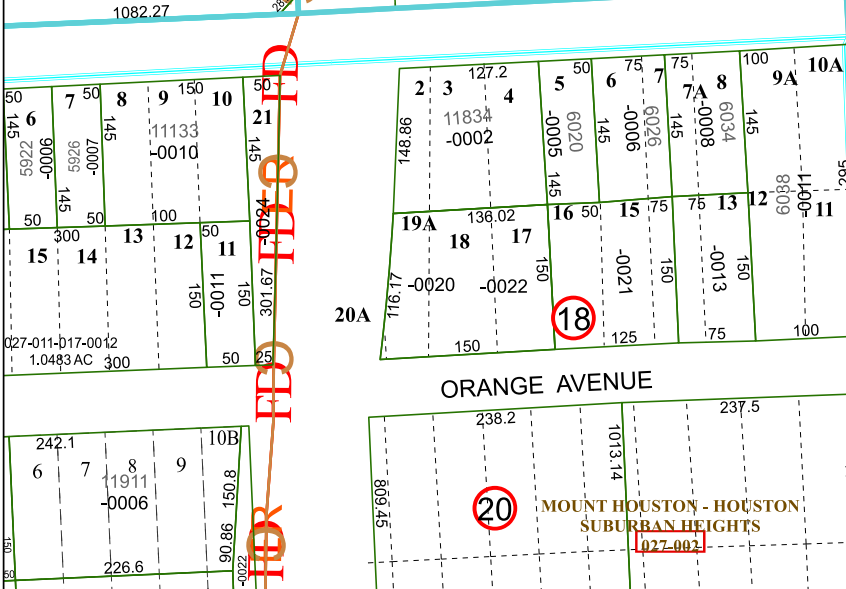

5563B9

RES A
HC ESD 1 (EMS)

CITY OF HOUSTON

5563C4

ORANGE AVENUE

MOUNT HOUSTON - HOUSTON SUBURBAN HEIGHTS

5563D5

Harris Central Appraisal District

PUBLICATION DATE: 12/30/2023

Geospatial or map data maintained by the Harris Central Appraisal District is for informational purposes and may not have been prepared for or be suitable for legal, engineering, or surveying purposes. It does not represent an on-the-ground survey and only represents the approximate location of property boundaries.

MAP LOCATION

FACET 5563D1

11	12	9	10	11
3	4	1	2	3
7	8	5	6	7