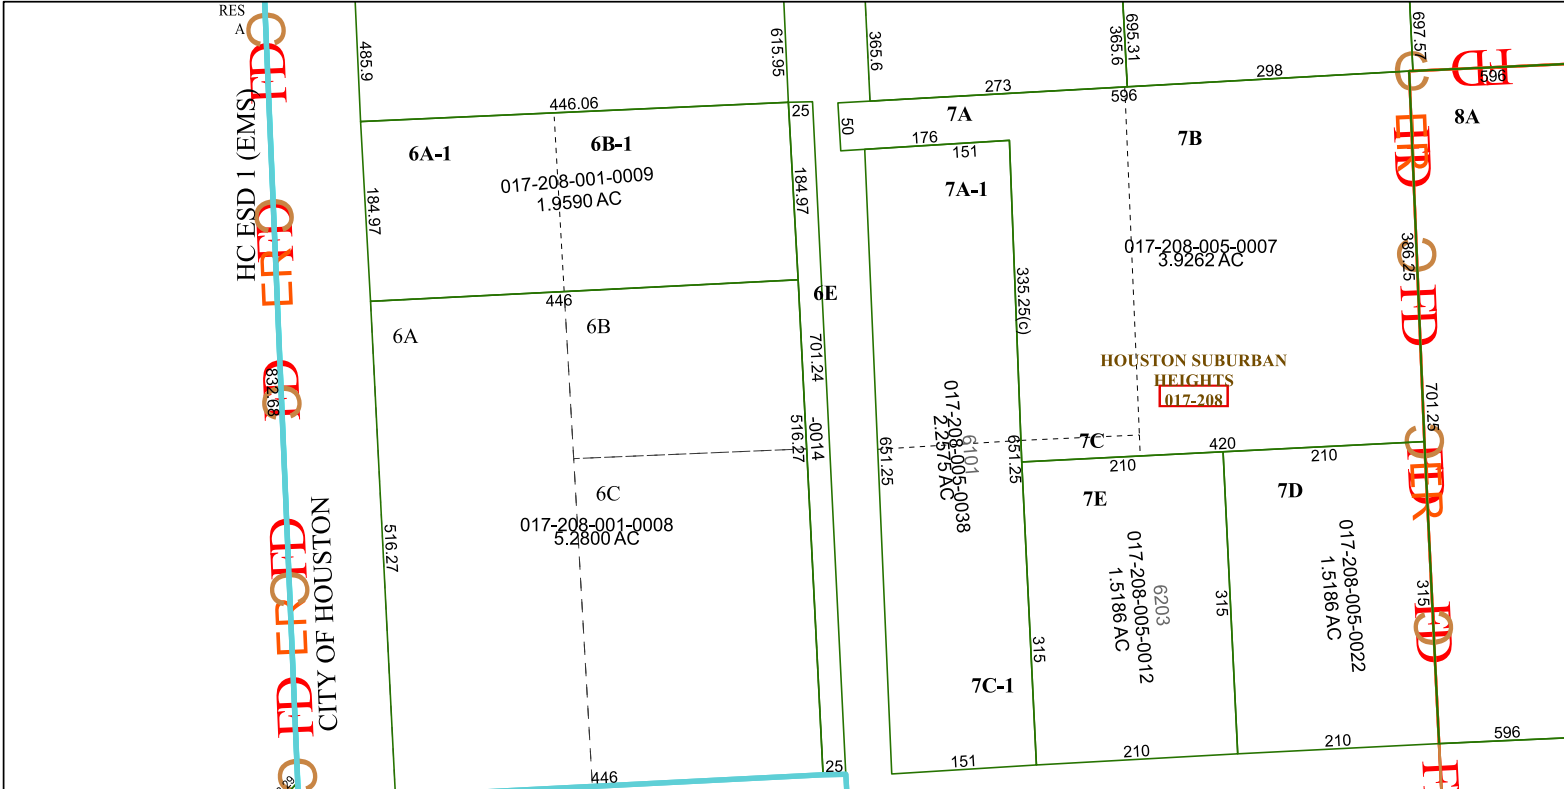

5563B9

RES A
HC ESD 1 (EMS)

CITY OF HOUSTON

5563C4

ORANGE AVENUE

MOUNT HOUSTON - HOUSTON SUBURBAN HEIGHTS

5563D5

Harris Central Appraisal District

PUBLICATION DATE: 12/30/2023

Geospatial or map data maintained by the Harris Central Appraisal District is for informational purposes and may not have been prepared for or be suitable for legal, engineering, or surveying purposes. It does not represent an on-the-ground survey and only represents the approximate location of property boundaries.

MAP LOCATION

FACET 5563D1

11	12	9	10	11
3	4	1	2	3
7	8	5	6	7