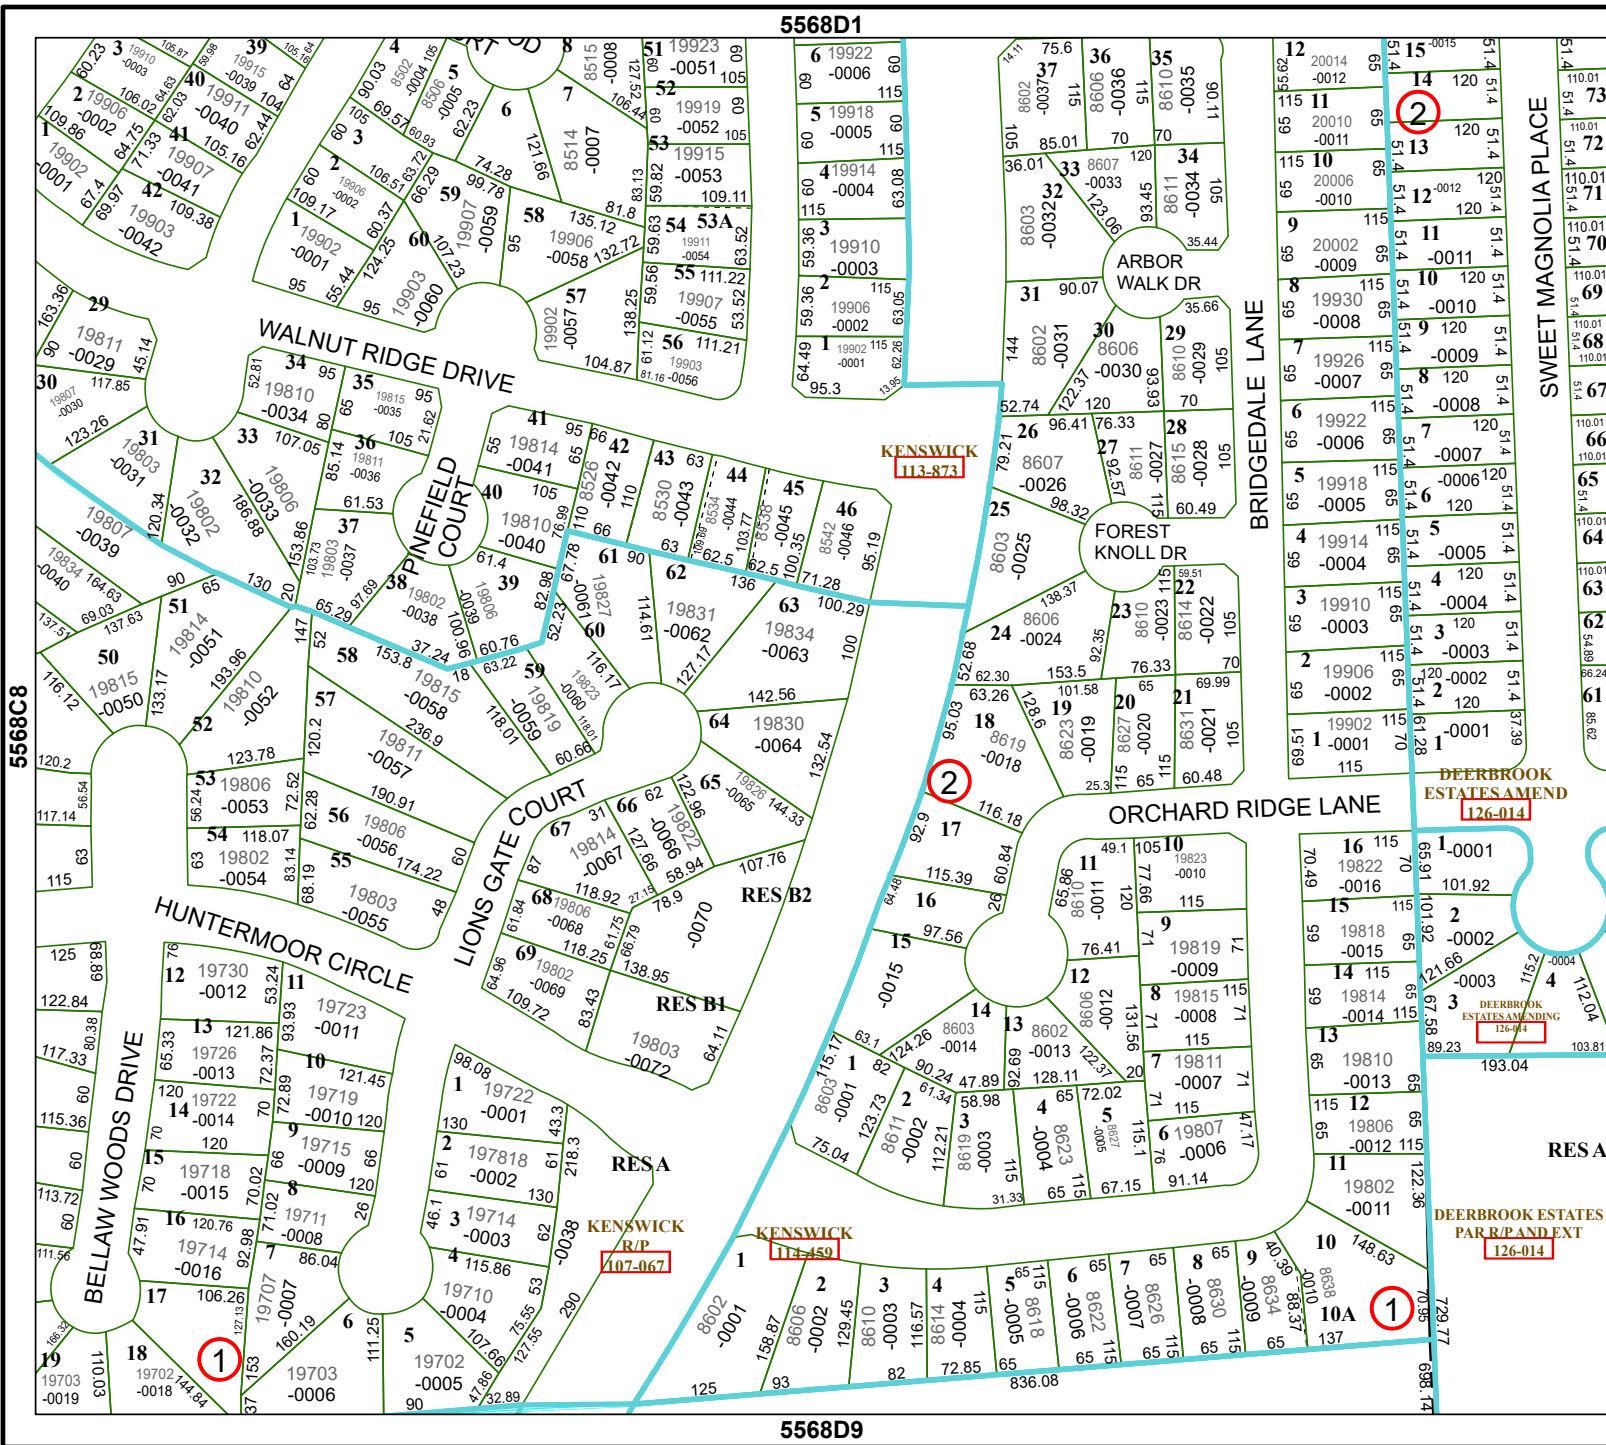

5568D1

5568D9

Harris Central Appraisal District

PUBLICATION DATE:
4/15/2025

Geospatial or map data maintained by the Harris Central Appraisal District is for informational purposes and may not have been prepared for or be suitable for legal, engineering, or surveying purposes. It does not represent an on-the-ground survey and only represents the approximate location of property boundaries.

MAP LOCATION

FACET 5568D5

3	4	1	2	3
7	8	5	6	7
11	12	9	10	11

5568D6

SWEET MAGNOLIA PLACE

BRIDGEDALE LANE

ORCHARD RIDGE LANE

BELLAW WOODS DRIVE

WALNUT RIDGE DRIVE

LIONS GATE COURT

HUNTERMOOR CIRCLE

PIEFIELD COURT

FOREST KNOLL DR

ARBOR WALK DR

KENWICK 113-873

DEERBROOK ESTATES AMEND 126-014

KENWICK R/P 107-067

KENWICK 113-459

DEERBROOK ESTATES PAR/P/AND EXT 126-014

RESA

RES B2

RESA