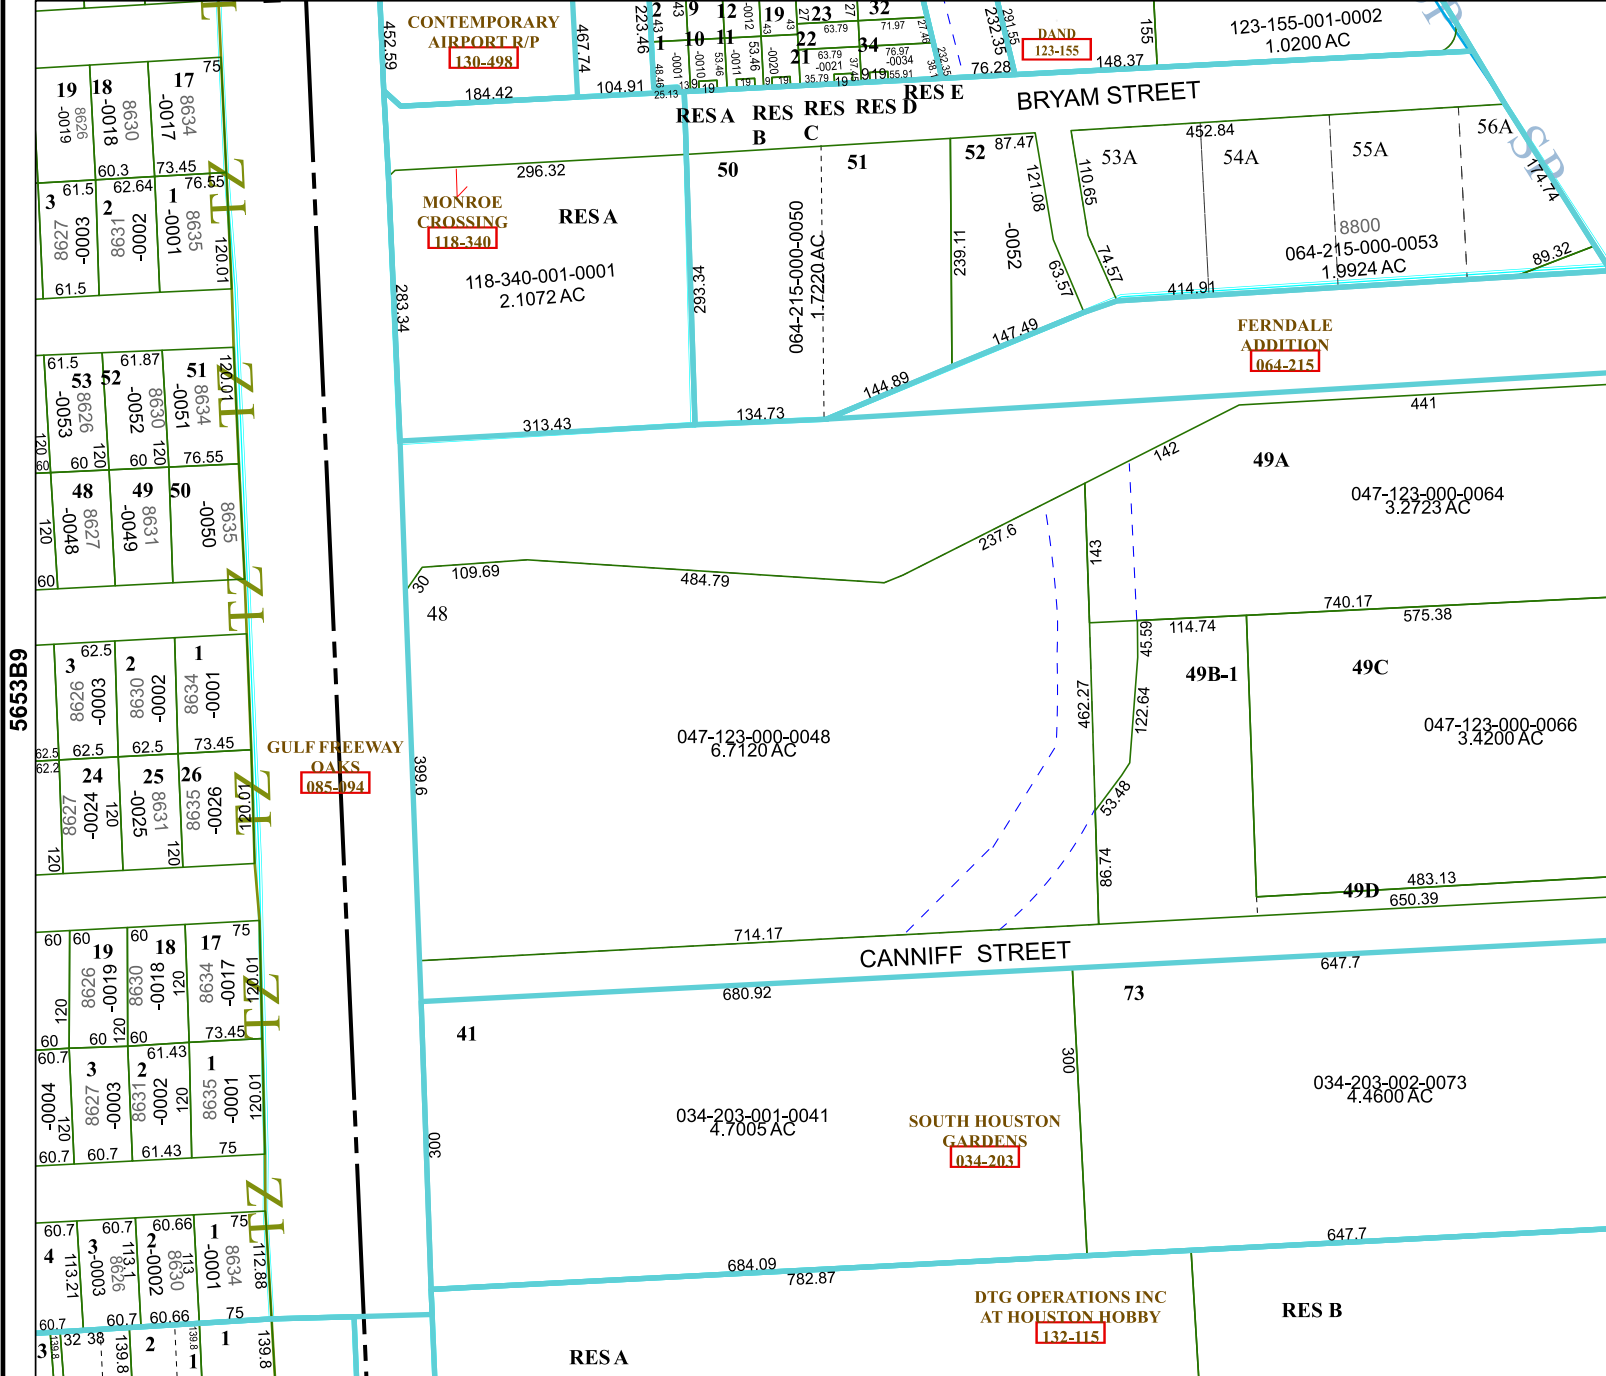

5653B6

5653B9

5653D2

Harris Central Appraisal District

PUBLICATION DATE:
12/30/2023

Geospatial or map data maintained by the Harris Central Appraisal District is for informational purposes and may not have been prepared for or be suitable for legal, engineering, or surveying purposes. It does not represent an on-the-ground survey and only represents the approximate location of property boundaries.

MAP LOCATION

FACET 5653B10

8	5	6	7	8
12	9	10	11	12
4	1	2	3	4

5653B11