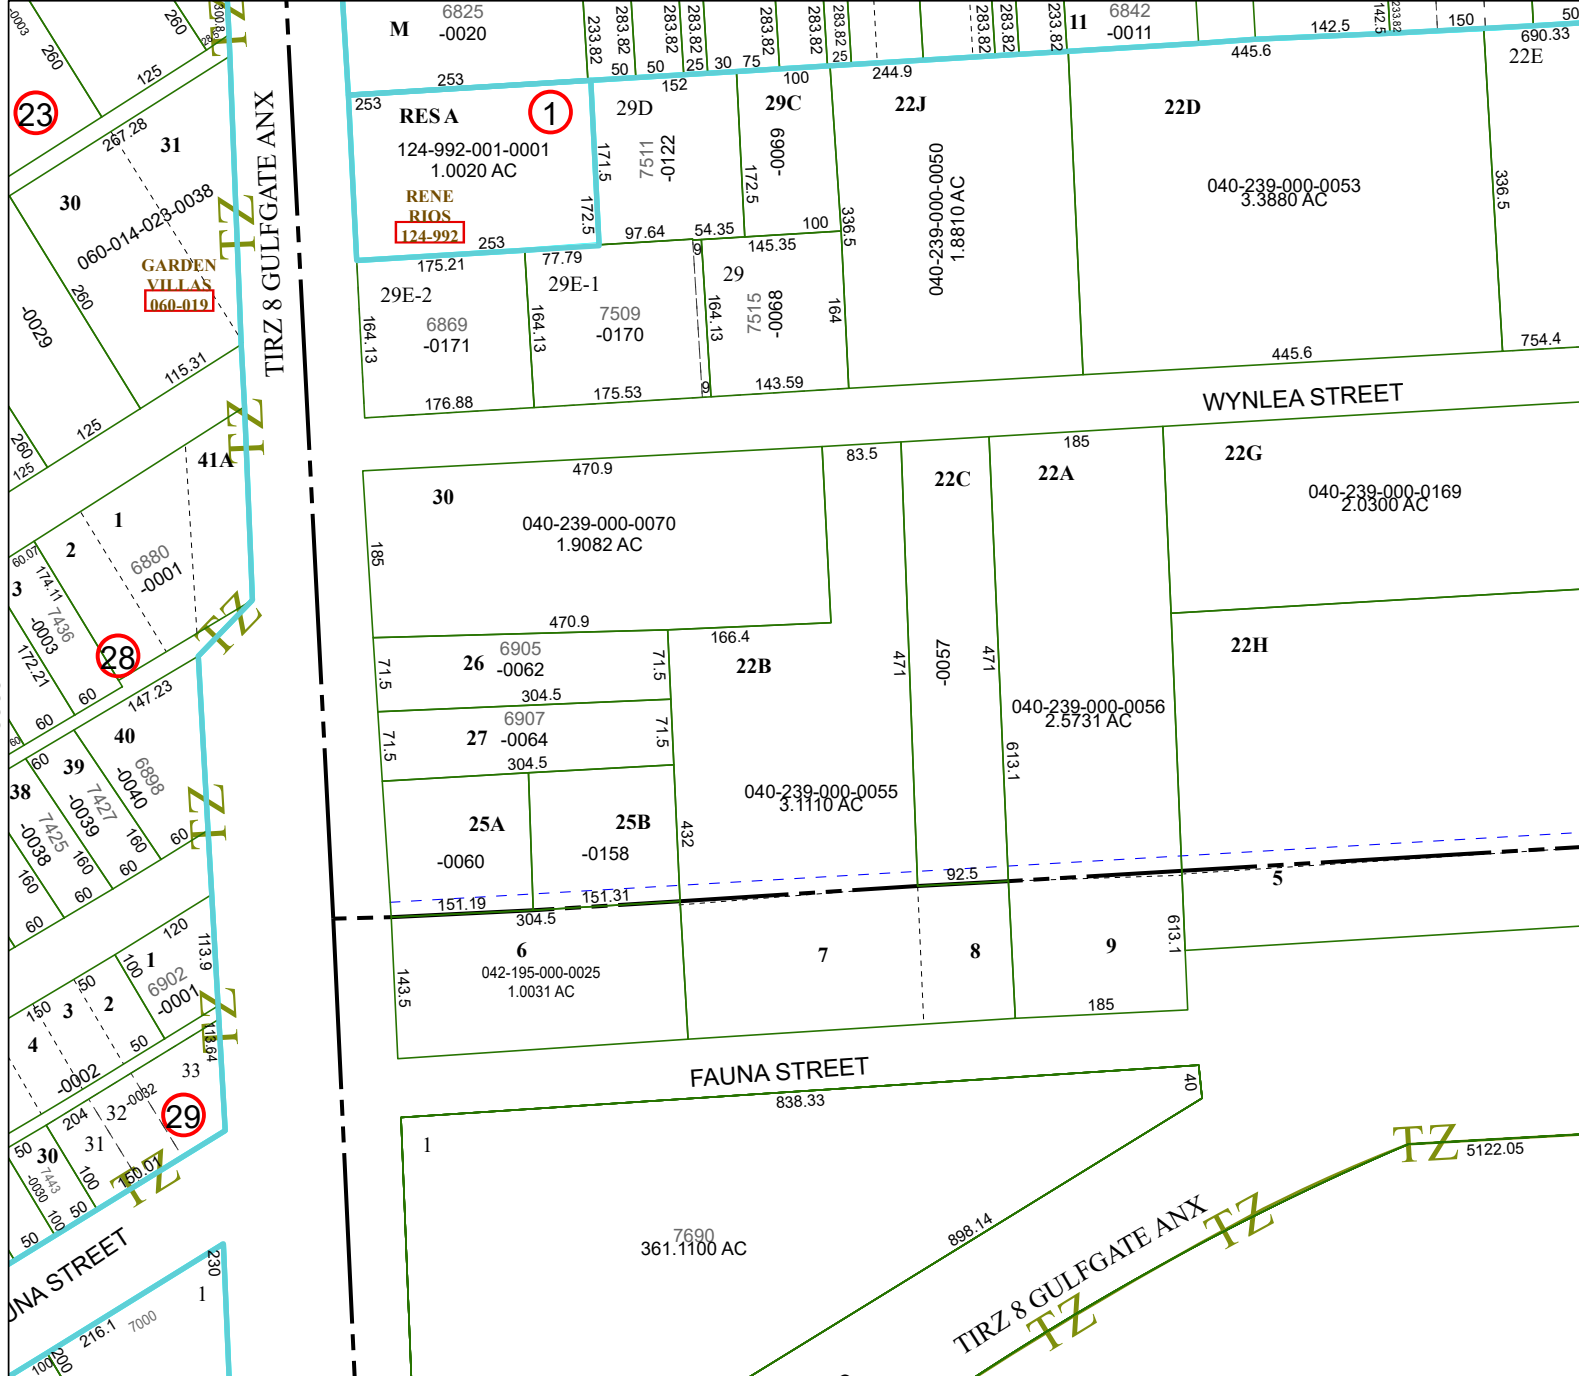

# Harris Central Appraisal District

PUBLICATION DATE:  
12/16/2025

Geospatial or map data maintained by the Harris Central Appraisal District is for informational purposes and may not have been prepared for or be suitable for legal, engineering, or surveying purposes. It does not represent an on-the-ground survey and only represents the approximate location of property boundaries.

MAP LOCATION

## FACET 5653C1

11	12	9	10	11
3	4	1	2	3
7	8	5	6	7

5653C5