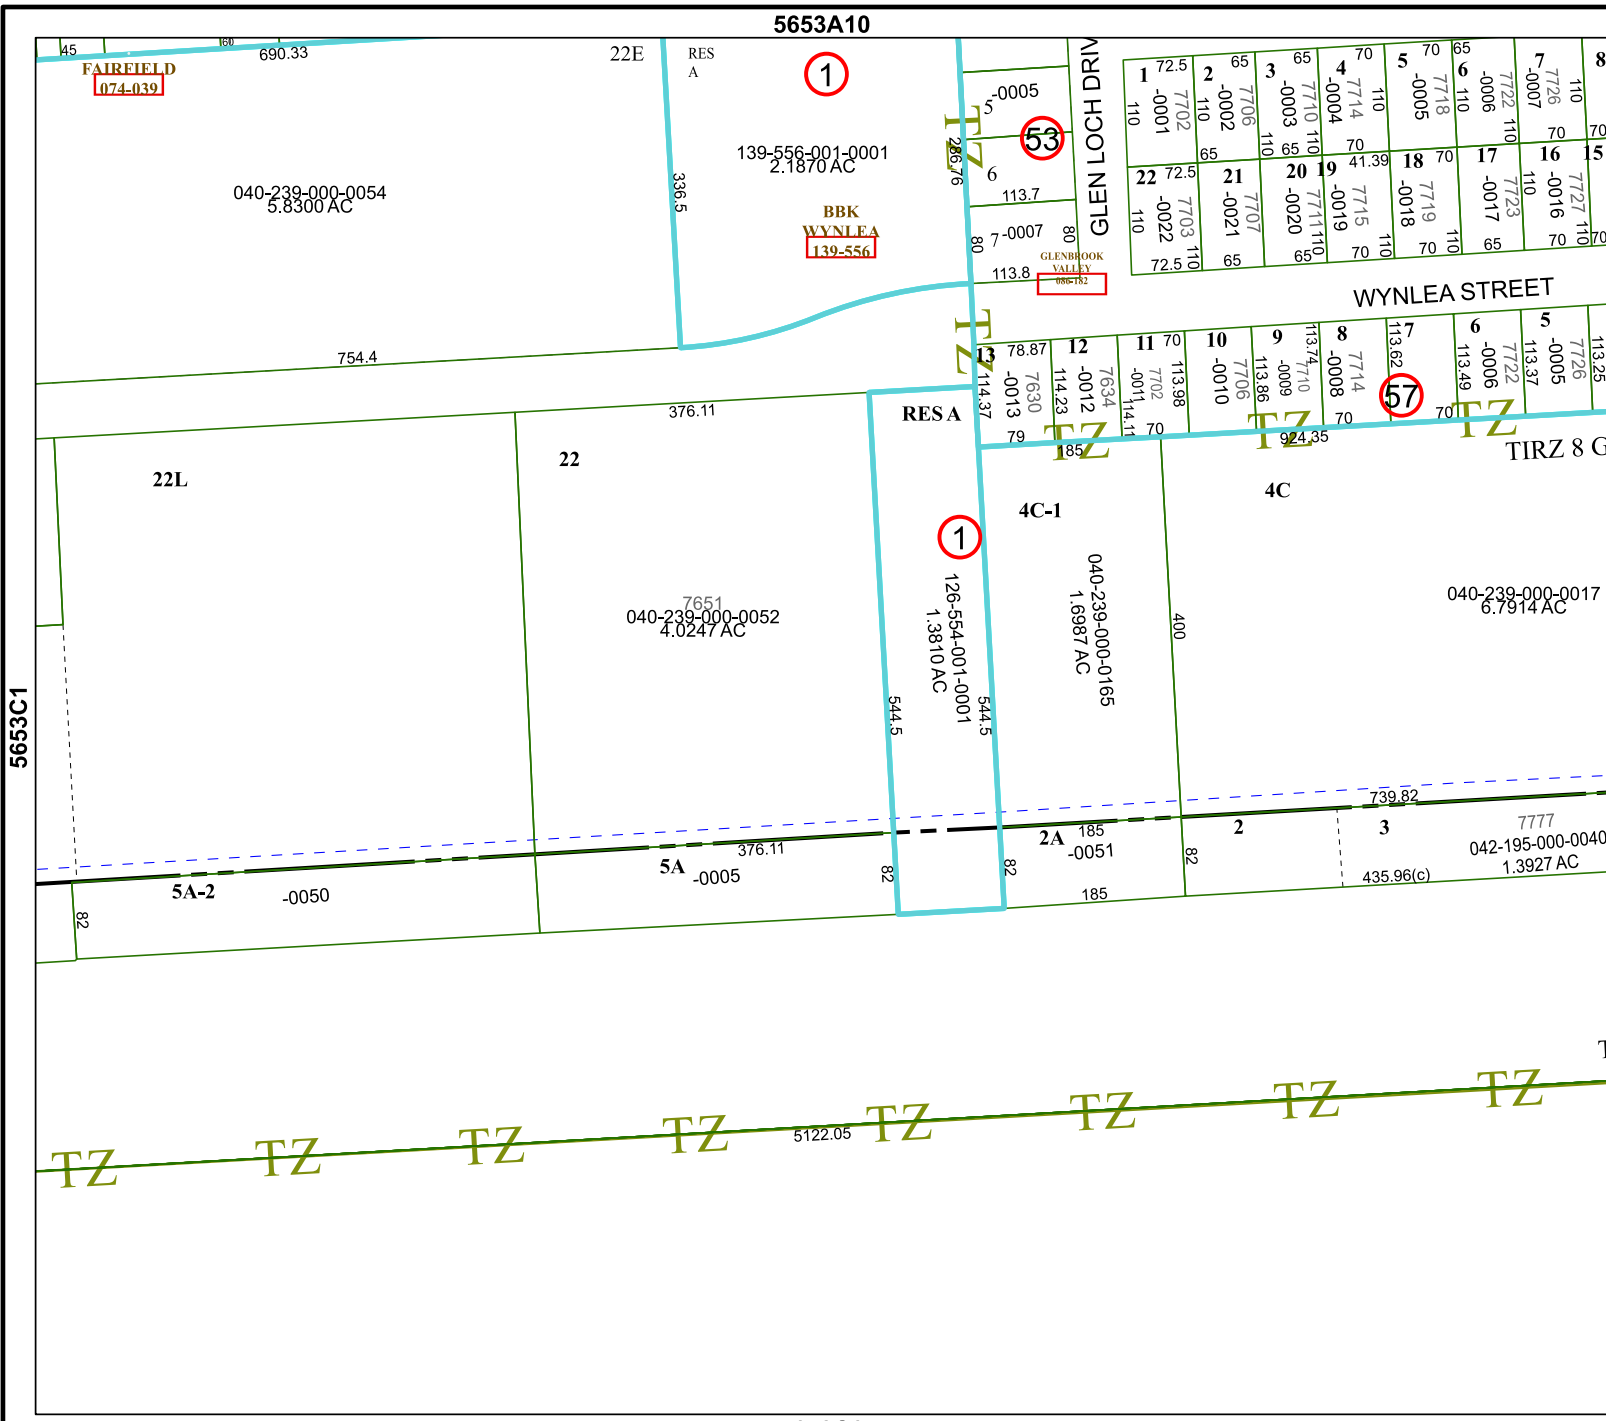

# Harris Central Appraisal District

0 45 90 180 Feet

PUBLICATION DATE: 5/30/2024

Geospatial or map data maintained by the Harris Central Appraisal District is for informational purposes and may not have been prepared for or be suitable for legal, engineering, or surveying purposes. It does not represent an on-the-ground survey and only represents the approximate location of property boundaries.

MAP LOCATION

## FACET 5653C2

12	9	10	11	12
4	1	2	3	4
8	5	6	7	8

5653C6

FAIRFIELD 074-039

1

53

BBK WYNLEA 139-556

GLENBROOK VALLEY 988-182