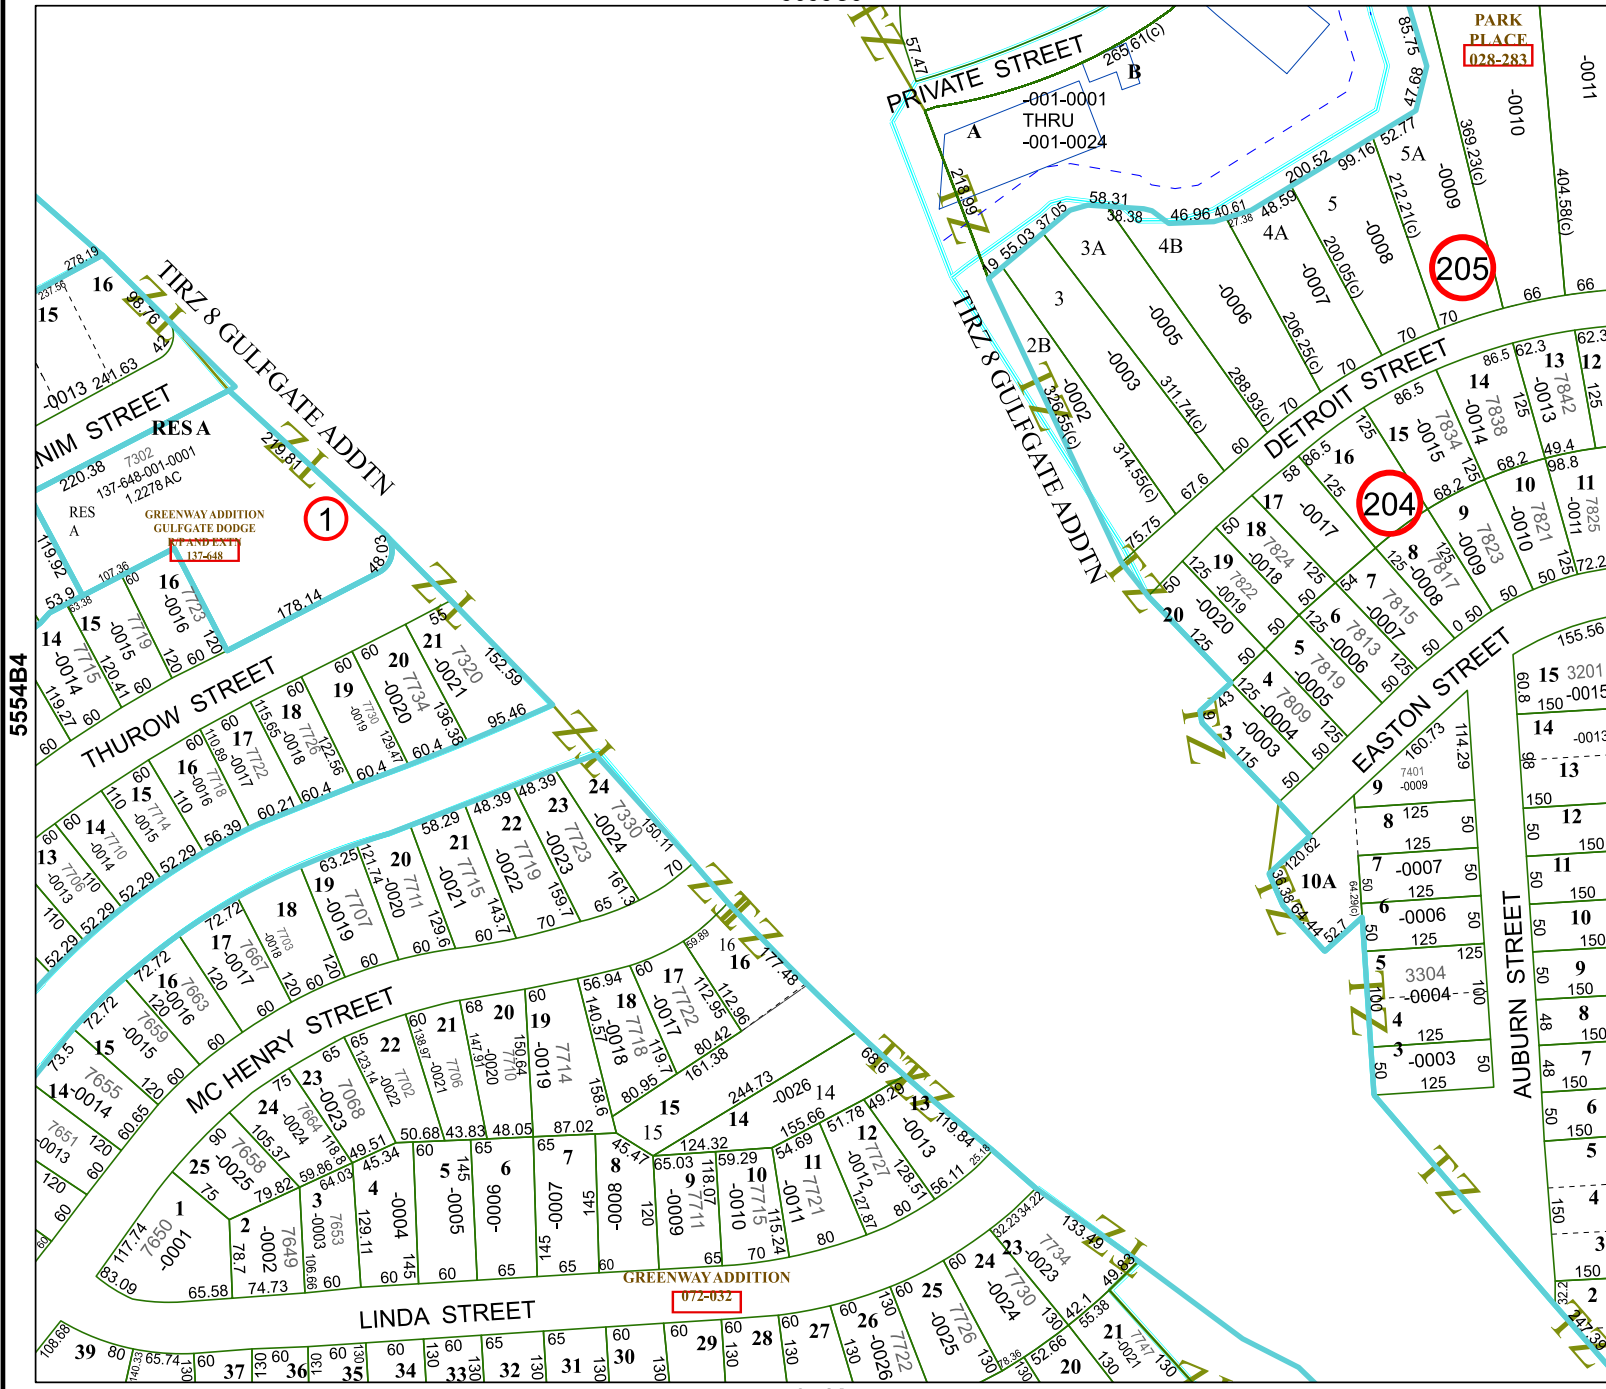

5655C9

Harris Central Appraisal District

PUBLICATION DATE:
1/9/2023

Geospatial or map data maintained by the Harris Central Appraisal District is for informational purposes and may not have been prepared for or be suitable for legal, engineering, or surveying purposes. It does not represent an on-the-ground survey and only represents the approximate location of property boundaries.

MAP LOCATION

FACET 5654A1

11	12	9	10	11
3	4	1	2	3
7	8	5	6	7

5654A5