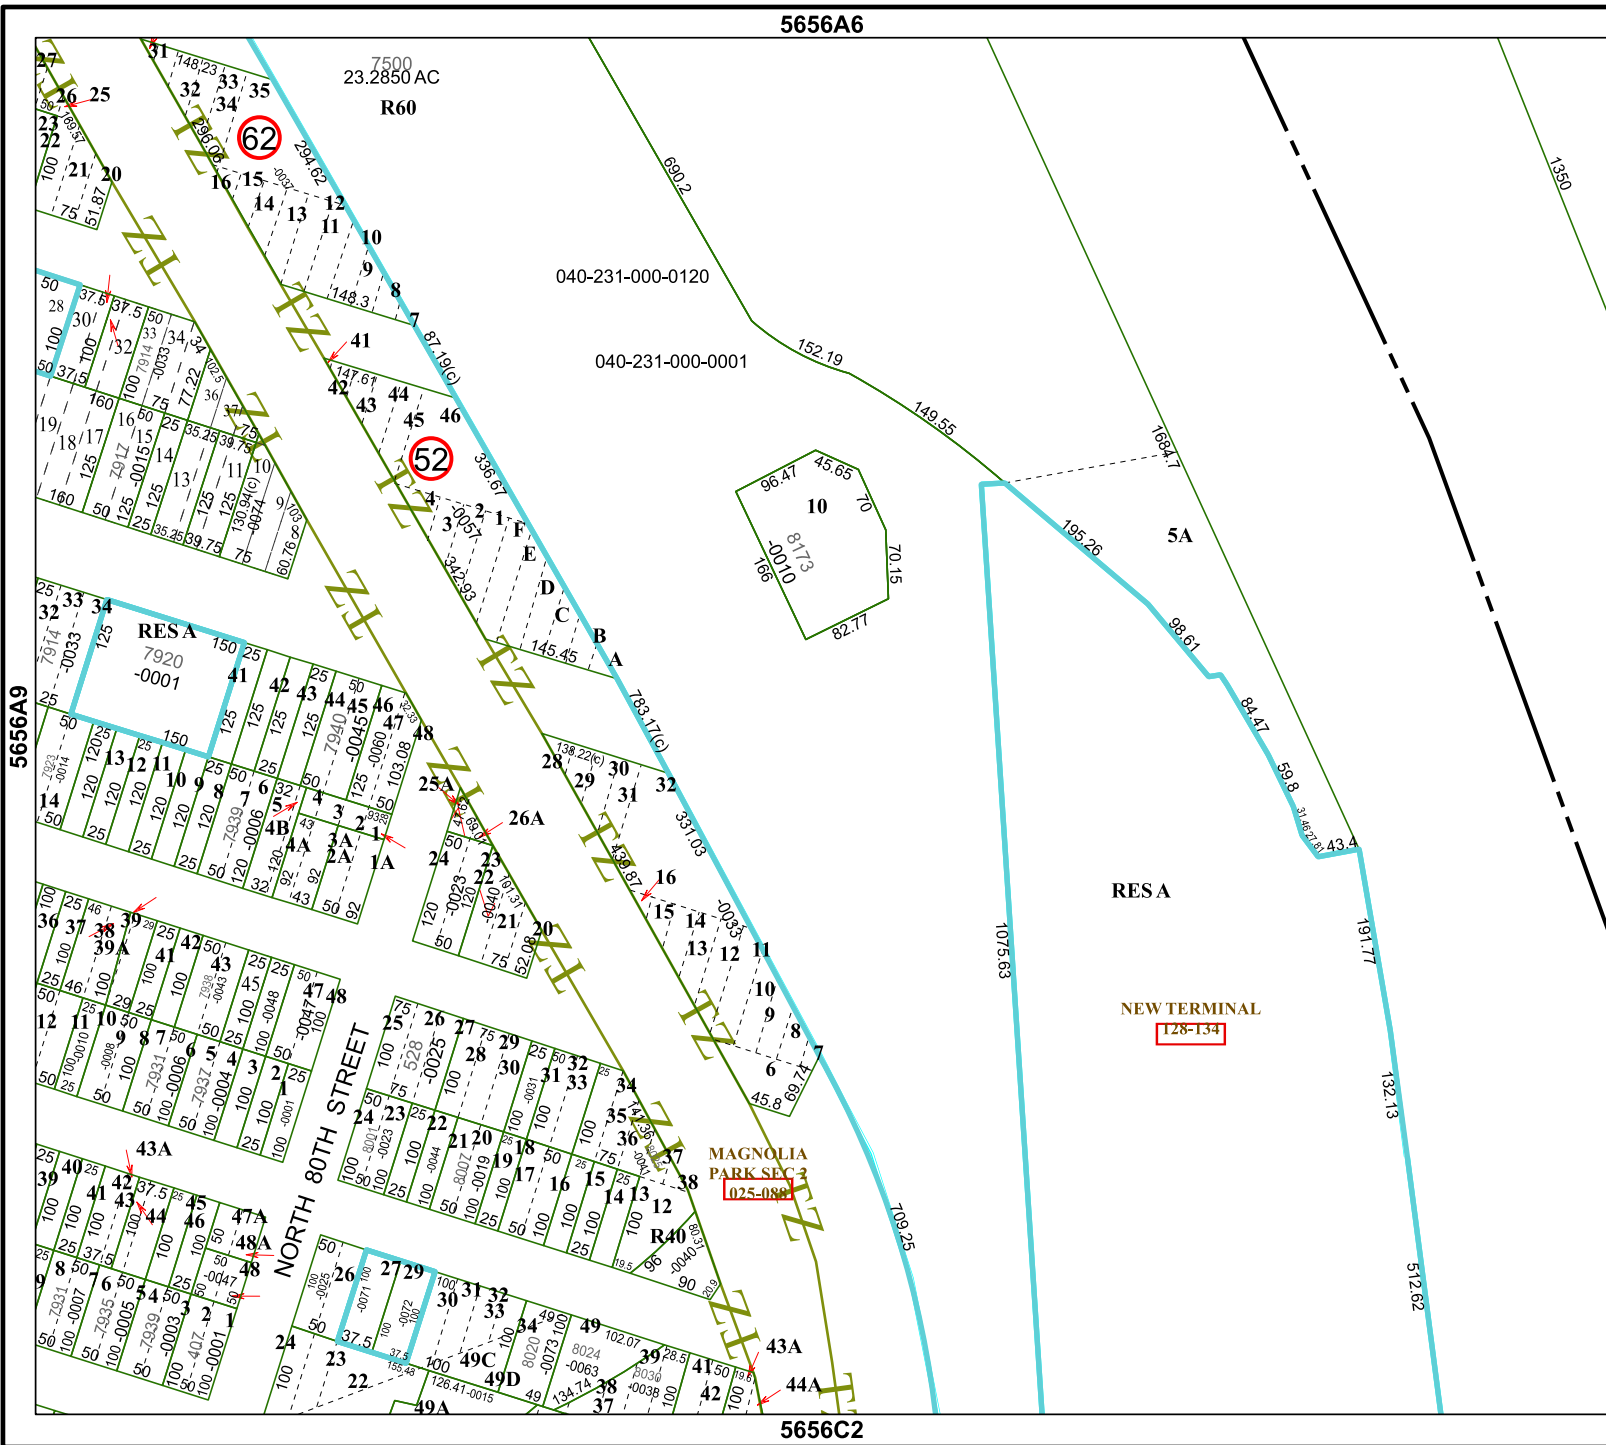

5656A6

Harris Central Appraisal District

PUBLICATION DATE:
1/9/2023

Geospatial or map data maintained by the Harris Central Appraisal District is for informational purposes and may not have been prepared for or be suitable for legal, engineering, or surveying purposes. It does not represent an on-the-ground survey and only represents the approximate location of property boundaries.

MAP LOCATION

FACET 5656A10

8	5	6	7	8
12	9	10	11	12
4	1	2	3	4

5656C2