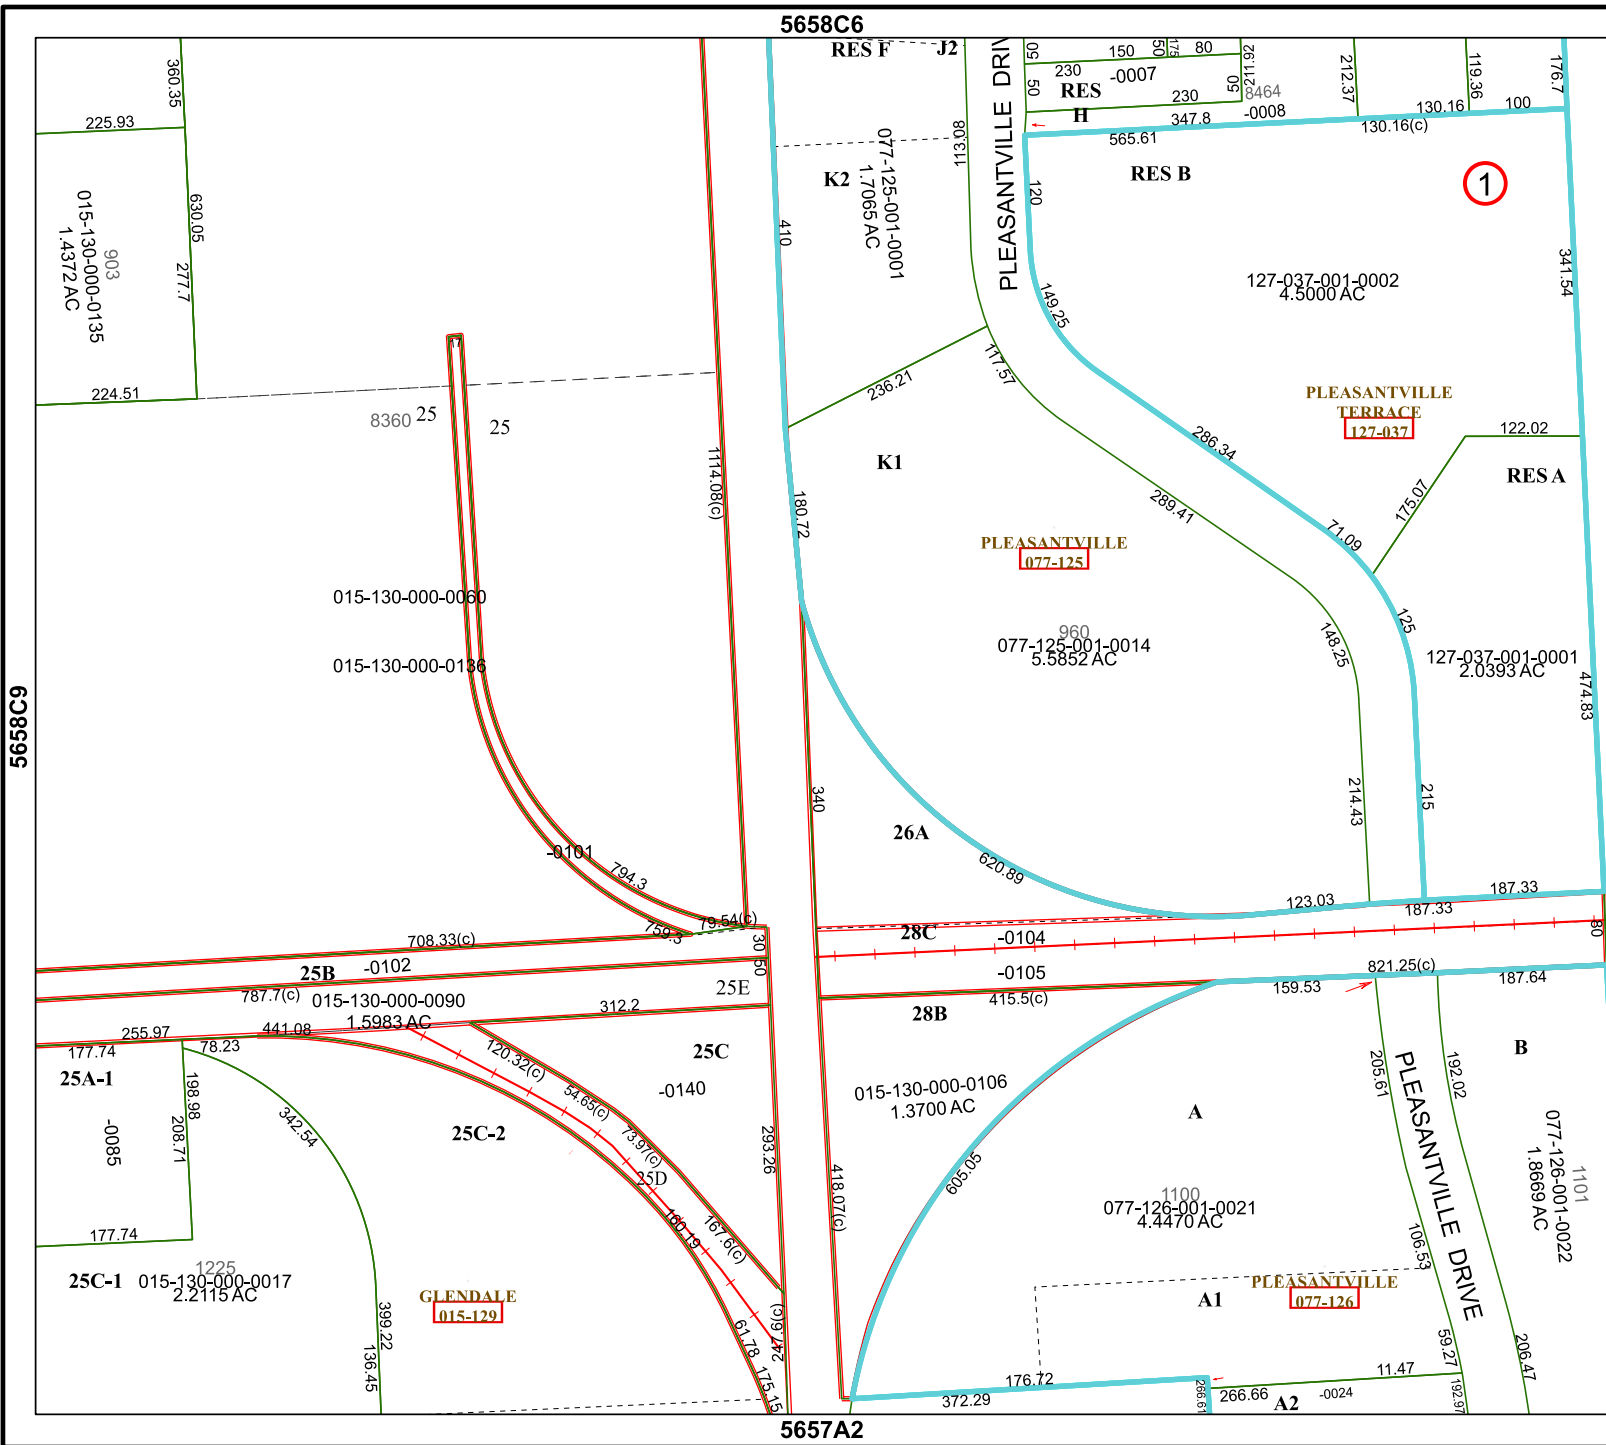

5658C6

5657A2

Harris Central Appraisal District

PUBLICATION DATE:
3/13/2023

Geospatial or map data maintained by the Harris Central Appraisal District is for informational purposes and may not have been prepared for or be suitable for legal, engineering, or surveying purposes. It does not represent an on-the-ground survey and only represents the approximate location of property boundaries.

MAP LOCATION

FACET 5658C10

8	5	6	7	8
12	9	10	11	12
4	1	2	3	4

63C8596

5658C9

5658C10