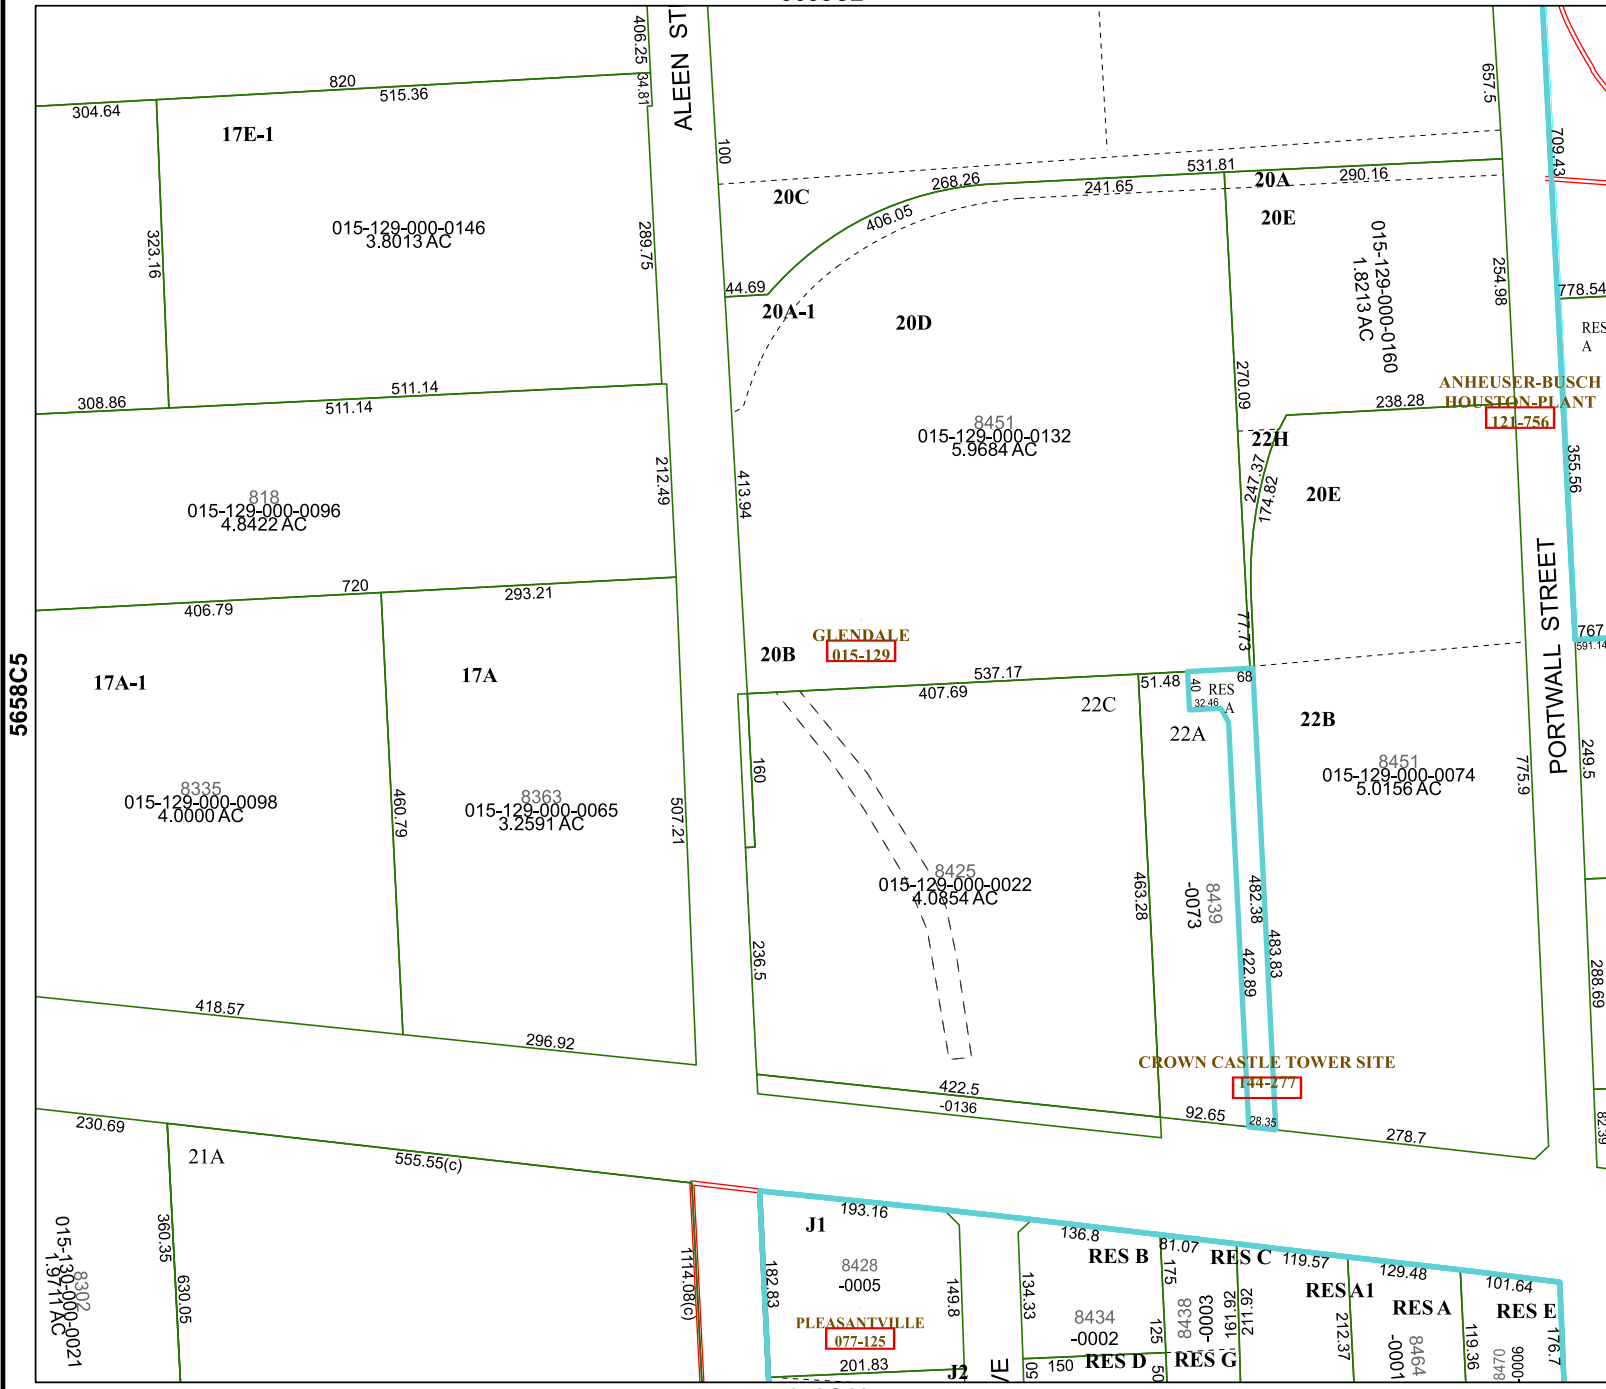

5658C2

5658C5

Harris Central Appraisal District

PUBLICATION DATE: 4/11/2023

Geospatial or map data maintained by the Harris Central Appraisal District is for informational purposes and may not have been prepared for or be suitable for legal, engineering, or surveying purposes. It does not represent an on-the-ground survey and only represents the approximate location of property boundaries.

MAP LOCATION

FACET 5658C6

4	1	2	3	4
8	5	6	7	8
12	9	10	11	12

5658C10

5658C7