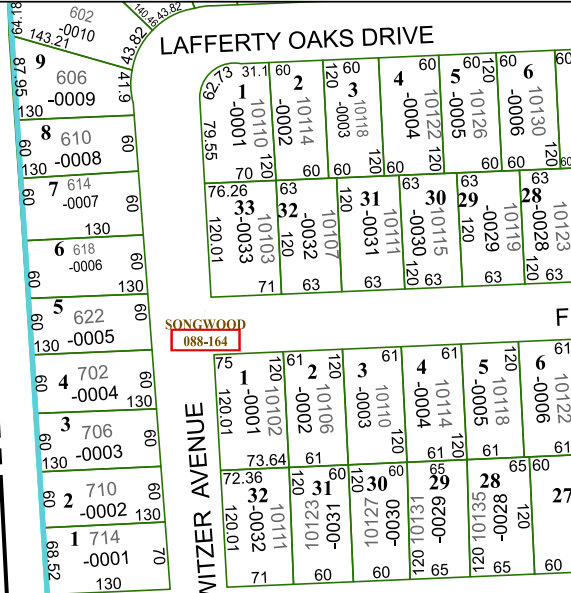

5658B11

5658D7

LAFFERTY OAKS DRIVE

SONGWOOD 088-164

SWITZER AVENUE

VALENCIA

OATES ROAD

Harris Central Appraisal District

0 45 90 180 Feet

PUBLICATION DATE: 12/30/2023

Geospatial or map data maintained by the Harris Central Appraisal District is for informational purposes and may not have been prepared for or be suitable for legal, engineering, or surveying purposes. It does not represent an on-the-ground survey and only represents the approximate location of property boundaries.

MAP LOCATION

FACET 5658D3

9	10	11	12	9
1	2	3	4	1
5	6	7	8	5