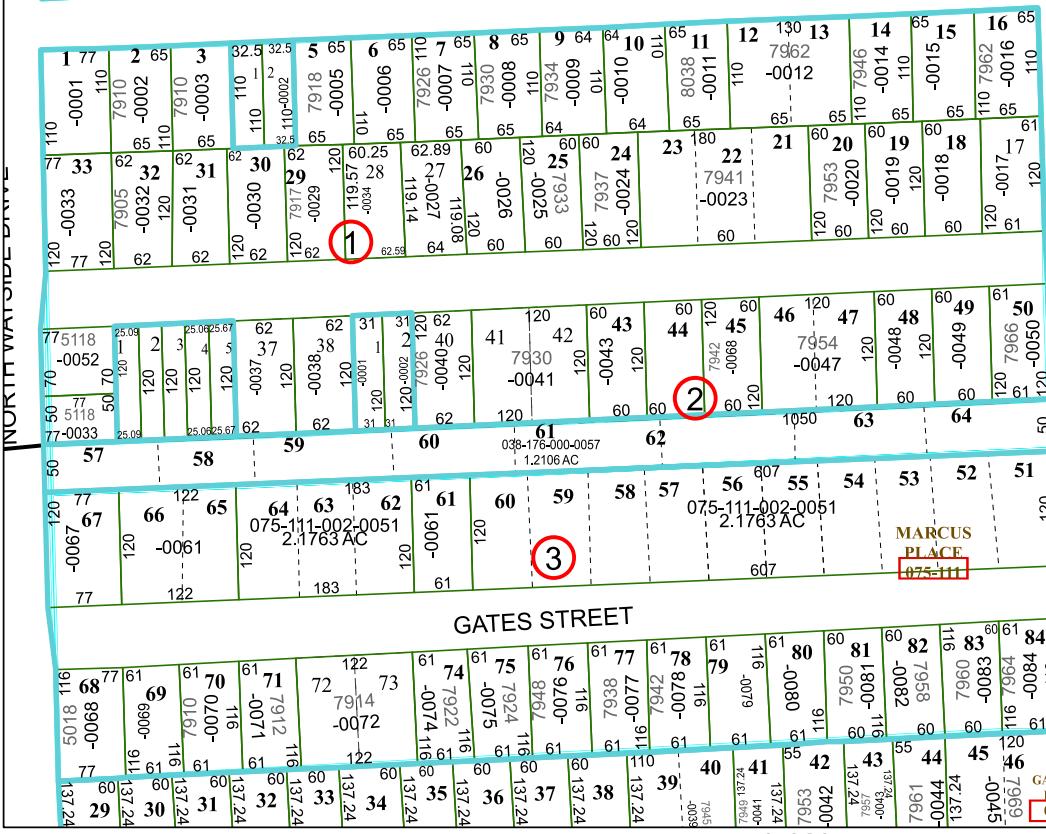

5659A1

5559B8

5659A9

# Harris Central Appraisal District

0 45 90 180 Feet

PUBLICATION DATE: 4/8/2024

Geospatial or map data maintained by the Harris Central Appraisal District is for informational purposes and may not have been prepared for or be suitable for legal, engineering, or surveying purposes. It does not represent an on-the-ground survey and only represents the approximate location of property boundaries.

MAP LOCATION

## FACET 5659A5

3	4	1	2	3
7	8	5	6	7
11	12	9	10	11

QUIMBY 030-017

FIRST LIBERTY DISTRIBUTION CENTER 142-863

GARFIELD PLACE 072-027