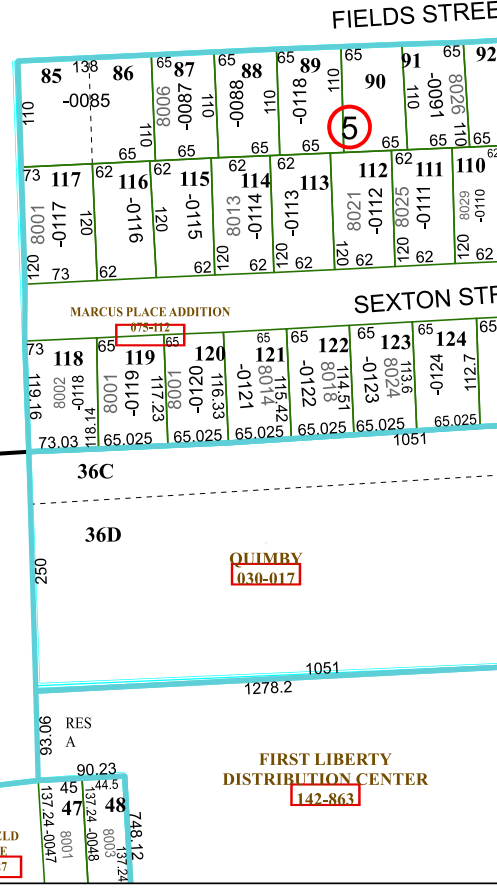

5659A1

5559B8

5659A9

# Harris Central Appraisal District

0 45 90 180 Feet

PUBLICATION DATE: 4/8/2024

Geospatial or map data maintained by the Harris Central Appraisal District is for informational purposes and may not have been prepared for or be suitable for legal, engineering, or surveying purposes. It does not represent an on-the-ground survey and only represents the approximate location of property boundaries.

MAP LOCATION

## FACET 5659A5

3	4	1	2	3
7	8	5	6	7
11	12	9	10	11

QUIMBY 030-017

FIRST LIBERTY DISTRIBUTION CENTER 142-863

GARFIELD PLACE 072-027