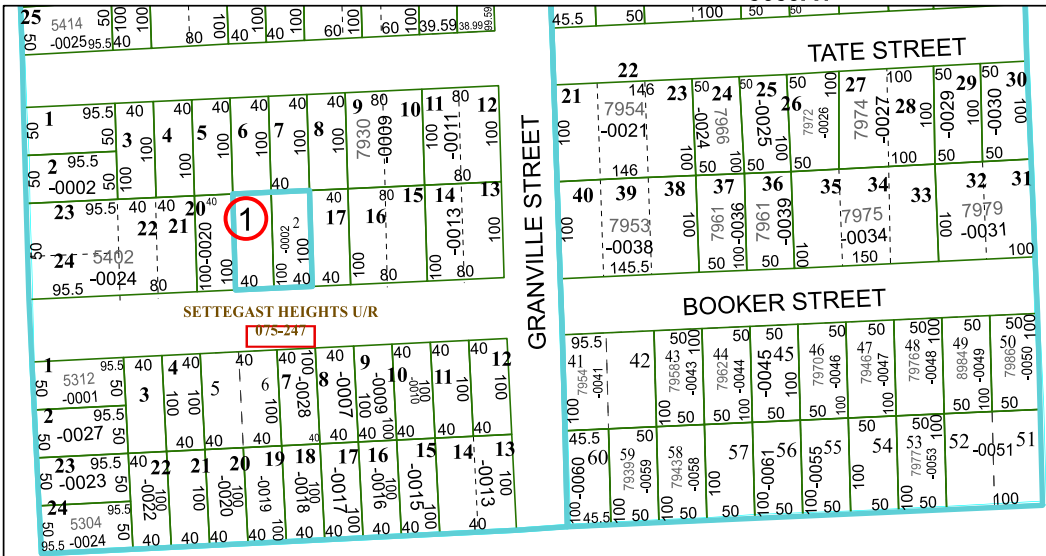

5659A1

5559B8

5659A9

Harris Central Appraisal District

0 45 90 180 Feet

PUBLICATION DATE: 4/8/2024

Geospatial or map data maintained by the Harris Central Appraisal District is for informational purposes and may not have been prepared for or be suitable for legal, engineering, or surveying purposes. It does not represent an on-the-ground survey and only represents the approximate location of property boundaries.

MAP LOCATION

FACET 5659A5

3	4	1	2	3
7	8	5	6	7
11	12	9	10	11

QUIMBY 030-017

FIRST LIBERTY DISTRIBUTION CENTER 142-863

GARFIELD PLACE 072-027