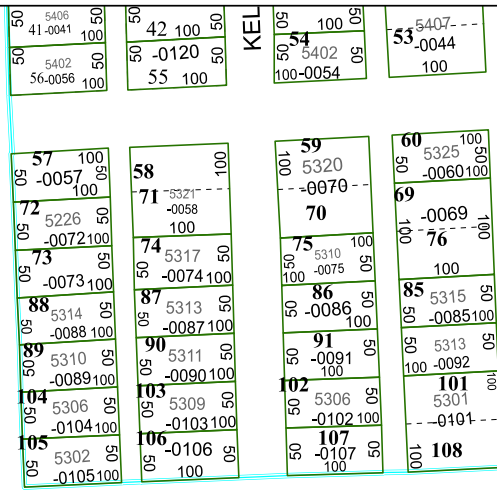

5659A1

5559B8

5659A9

# Harris Central Appraisal District

0 45 90 180 Feet

PUBLICATION DATE: 4/8/2024

Geospatial or map data maintained by the Harris Central Appraisal District is for informational purposes and may not have been prepared for or be suitable for legal, engineering, or surveying purposes. It does not represent an on-the-ground survey and only represents the approximate location of property boundaries.

MAP LOCATION

## FACET 5659A5

3	4	1	2	3
7	8	5	6	7
11	12	9	10	11

QUIMBY 030-017

FIRST LIBERTY DISTRIBUTION CENTER 142-863

GARFIELD PLACE 072-027