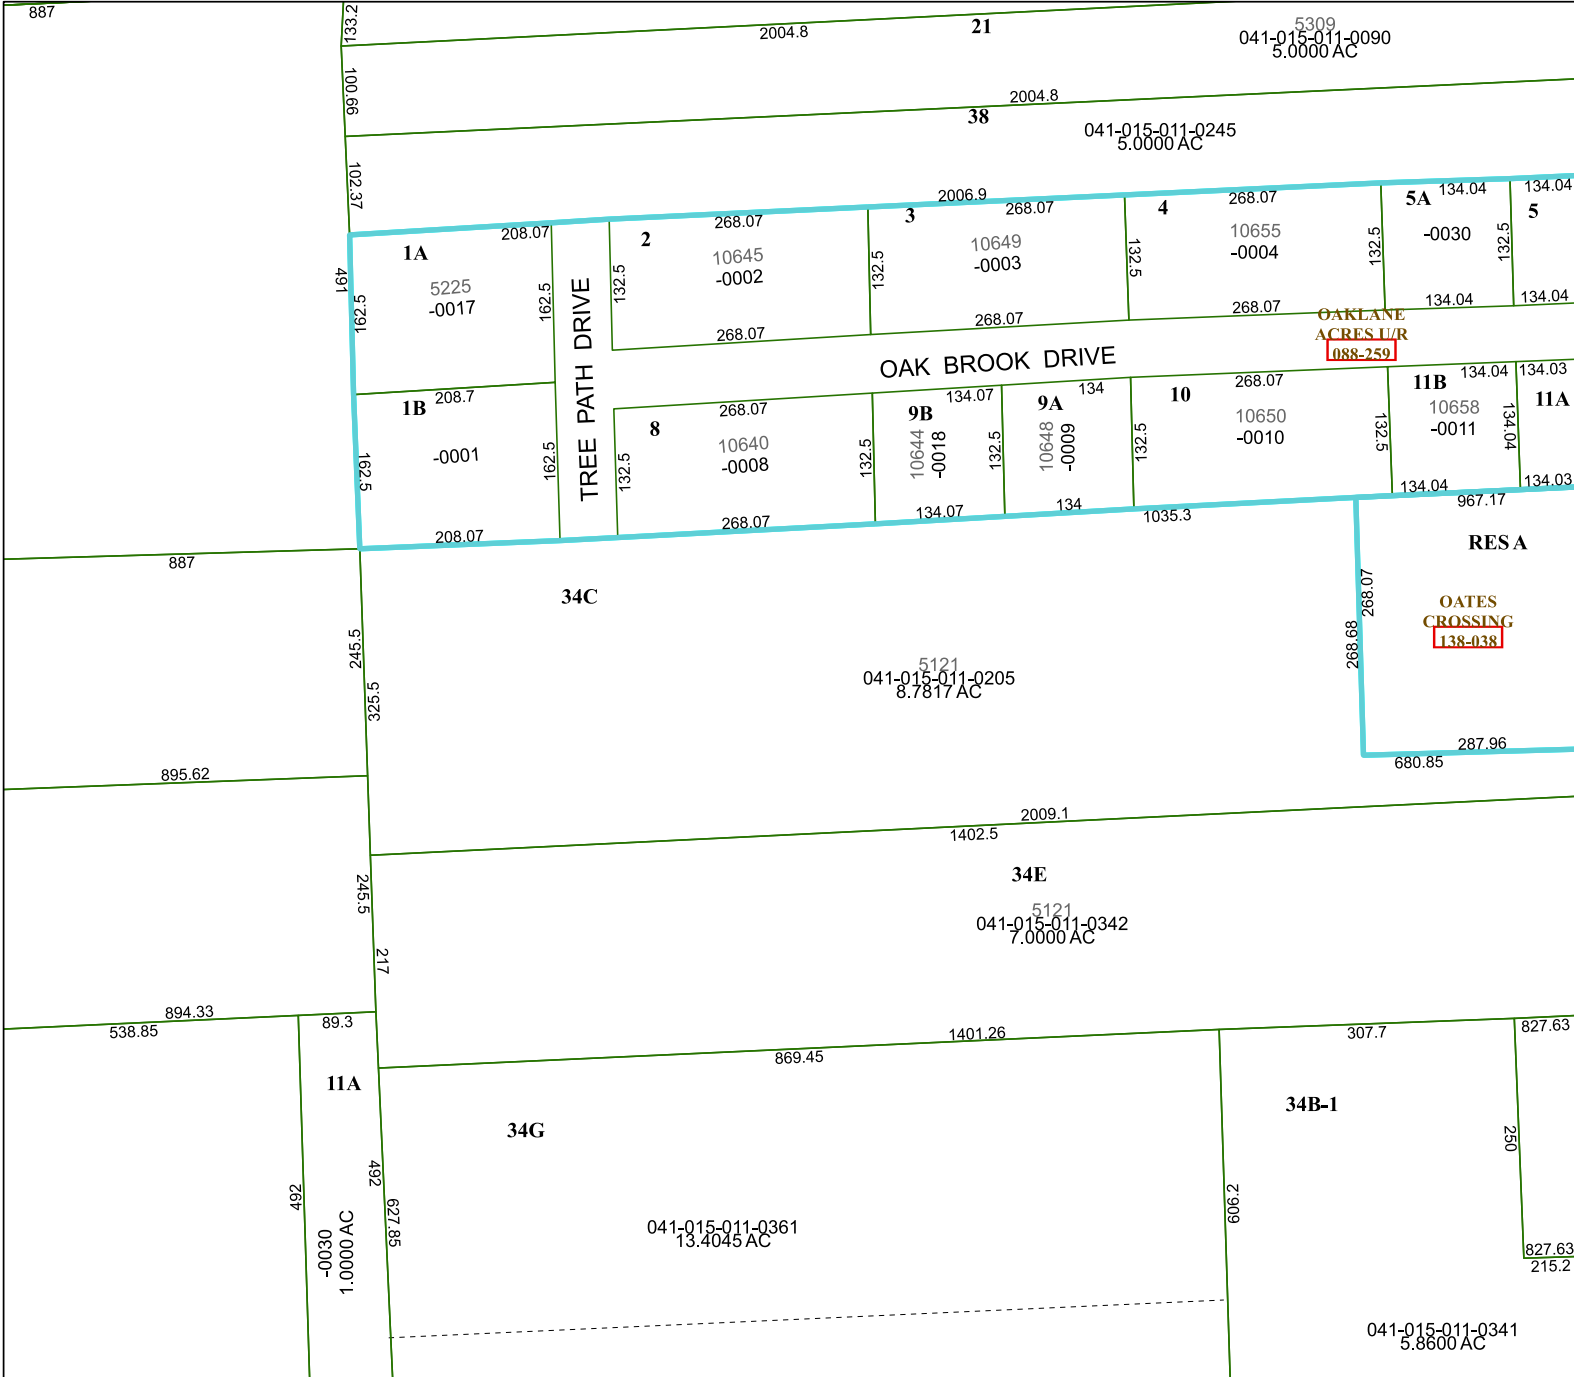

5660D12

Harris Central Appraisal District

PUBLICATION DATE: 1/9/2023

Geospatial or map data maintained by the Harris Central Appraisal District is for informational purposes and may not have been prepared for or be suitable for legal, engineering, or surveying purposes. It does not represent an on-the-ground survey and only represents the approximate location of property boundaries.

MAP LOCATION

FACET 5659B4

10	11	12	9	10
2	3	4	1	2
6	7	8	5	6

5659B8