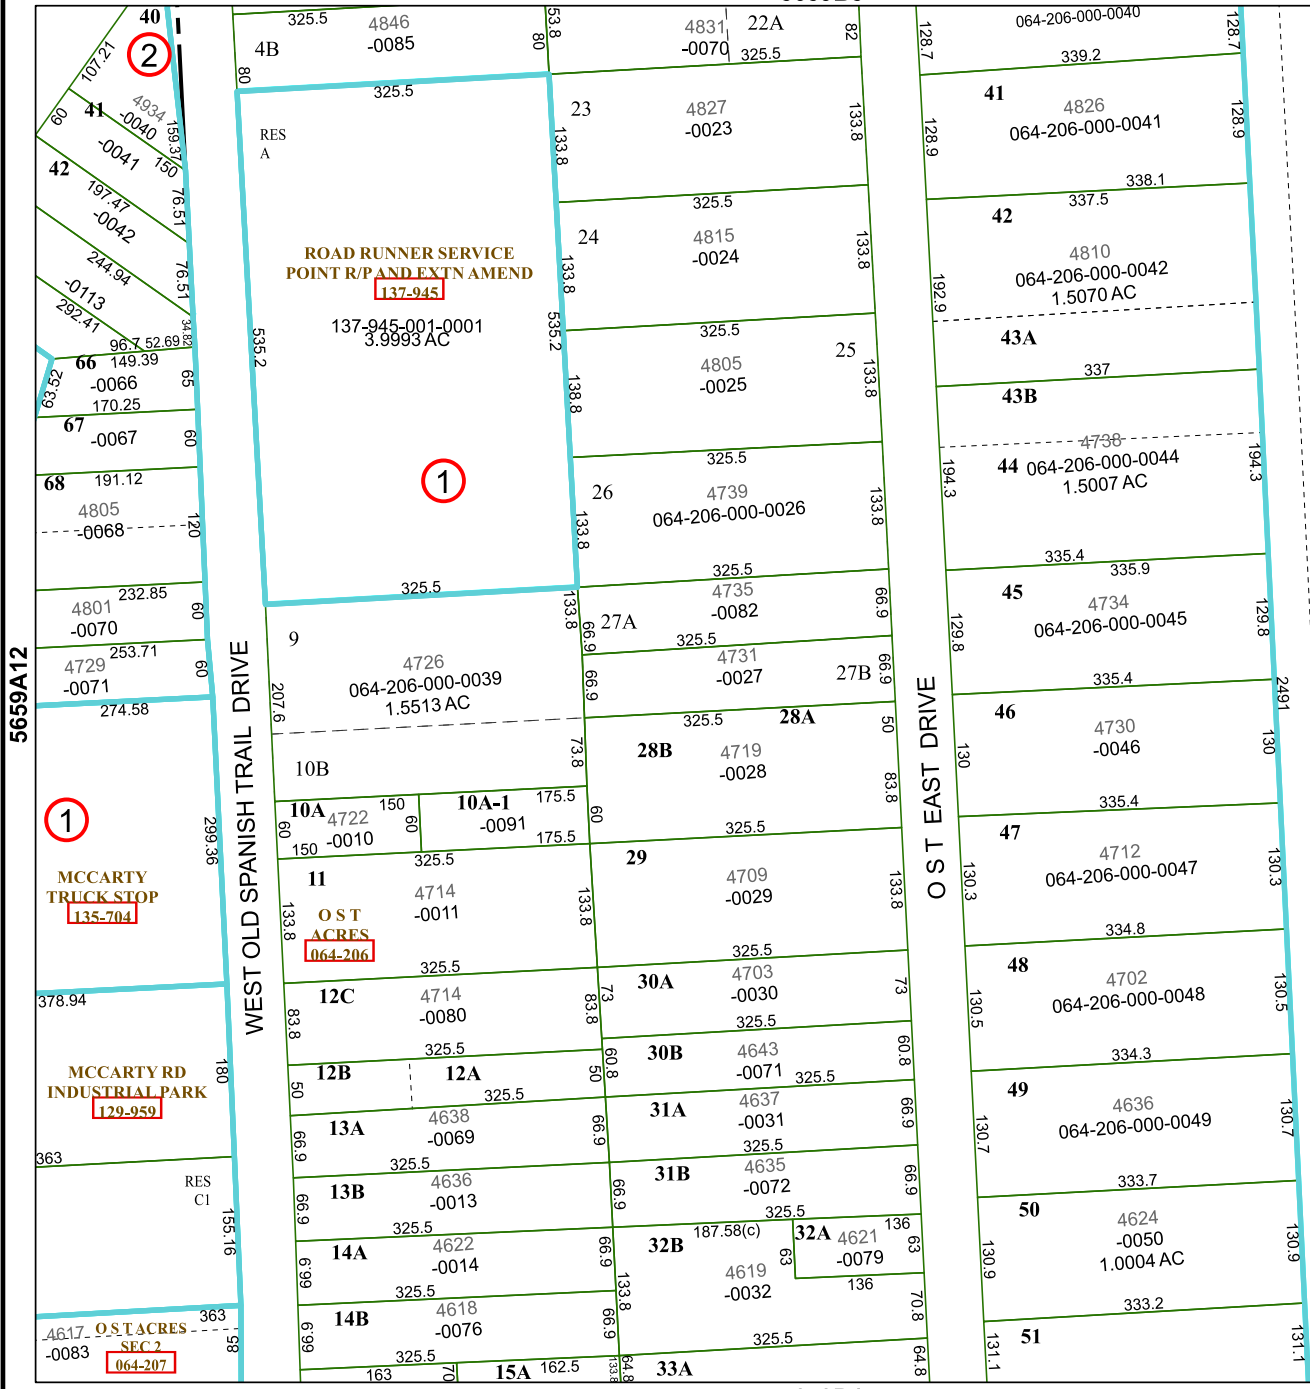

5659B5

5659D1

Harris Central Appraisal District

PUBLICATION DATE:
6/5/2023

Geospatial or map data maintained by the Harris Central Appraisal District is for informational purposes and may not have been prepared for or be suitable for legal, engineering, or surveying purposes. It does not represent an on-the-ground survey and only represents the approximate location of property boundaries.

MAP LOCATION

FACET 5659B9

7	8	5	6	7
11	12	9	10	11
3	4	1	2	3

3

5659B10