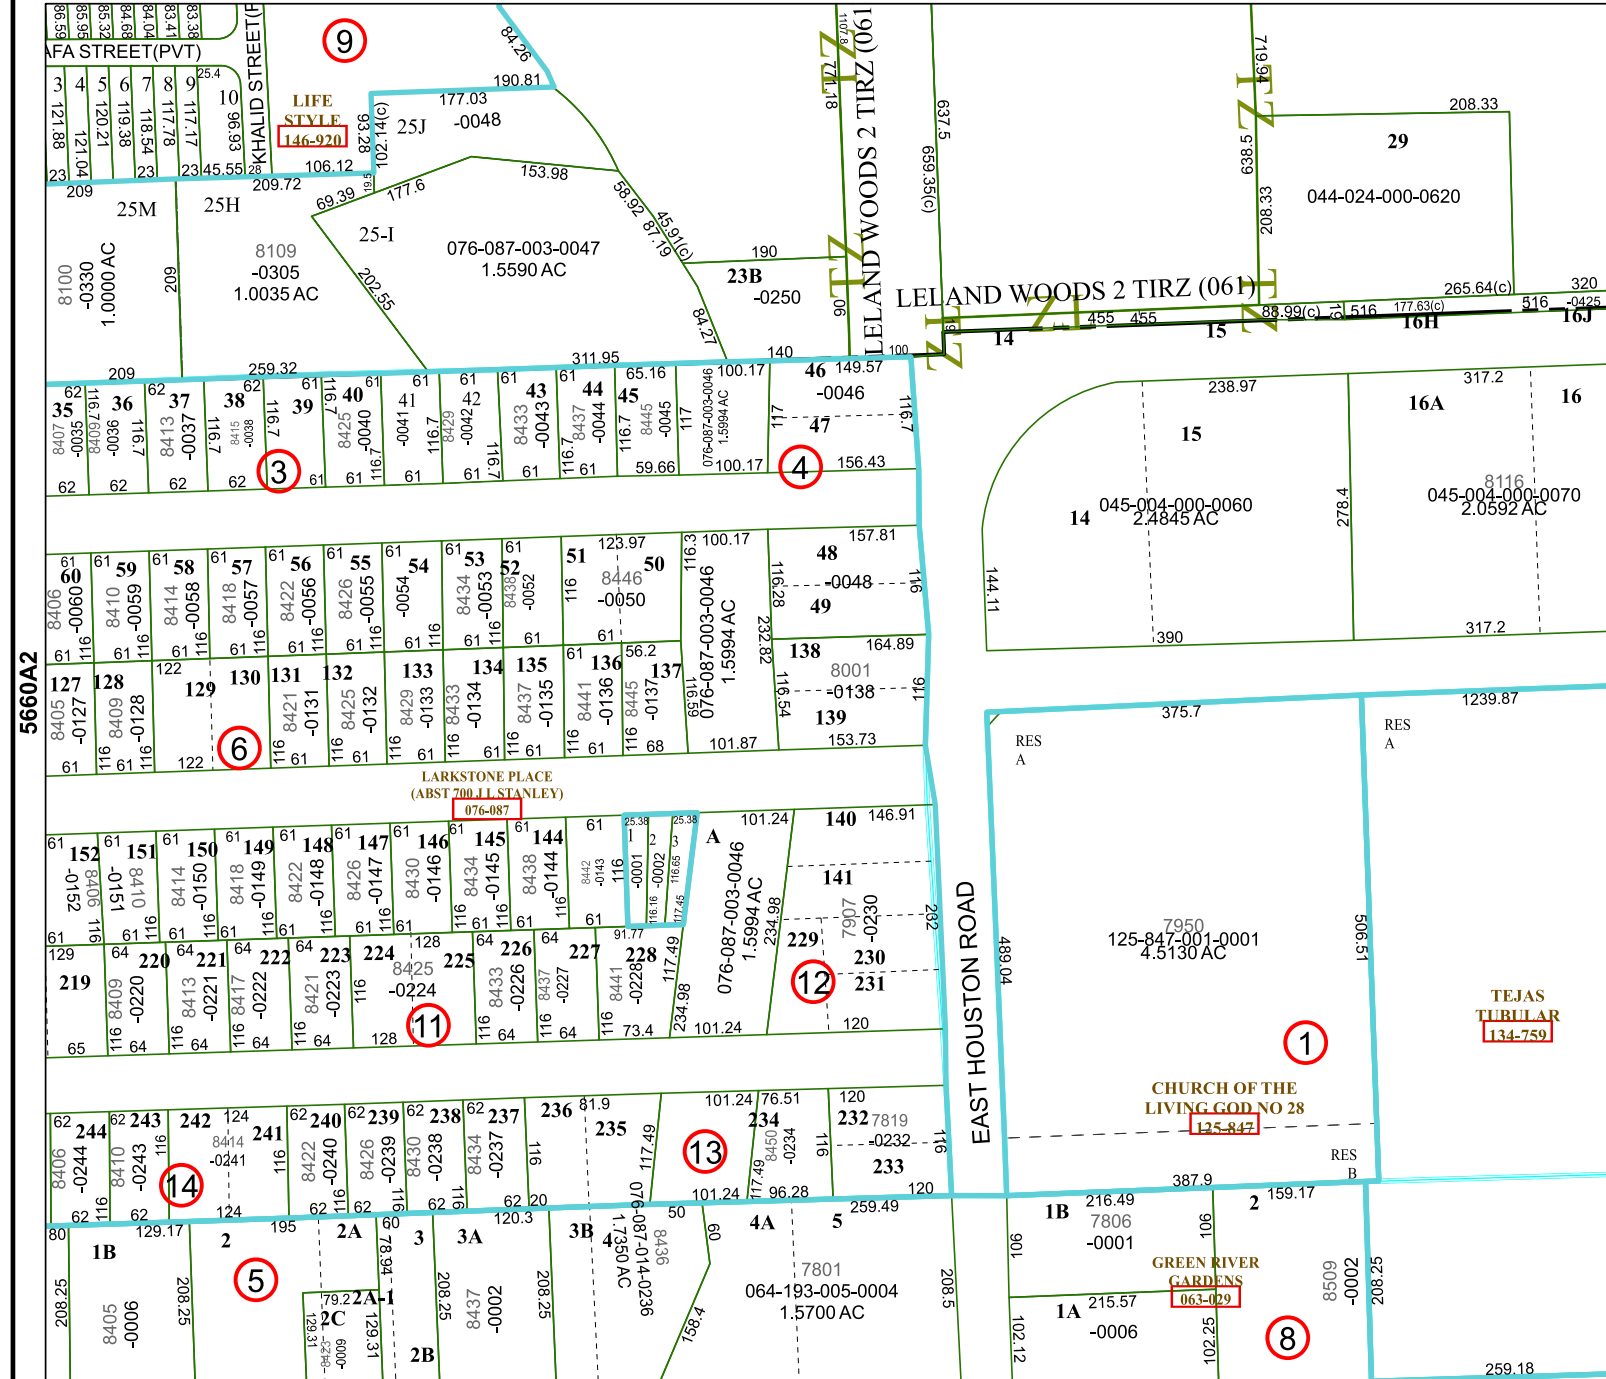

5661C11

5660A2

5660A7

Harris Central Appraisal District

0 45 90 180 Feet

PUBLICATION DATE: 5/6/2024

Geospatial or map data maintained by the Harris Central Appraisal District is for informational purposes and may not have been prepared for or be suitable for legal, engineering, or surveying purposes. It does not represent an on-the-ground survey and only represents the approximate location of property boundaries.

MAP LOCATION

FACET 5660A3

9	10	11	12	9
1	2	3	4	1
5	6	7	8	5

9

1

5

10

2

6

11

3

7

12

4

8

9

1

5

TEJAS TUBULAR 134-759

CHURCH OF THE LIVING GOD NO 28 125-847

GREEN RIVER GARDENS 063-029