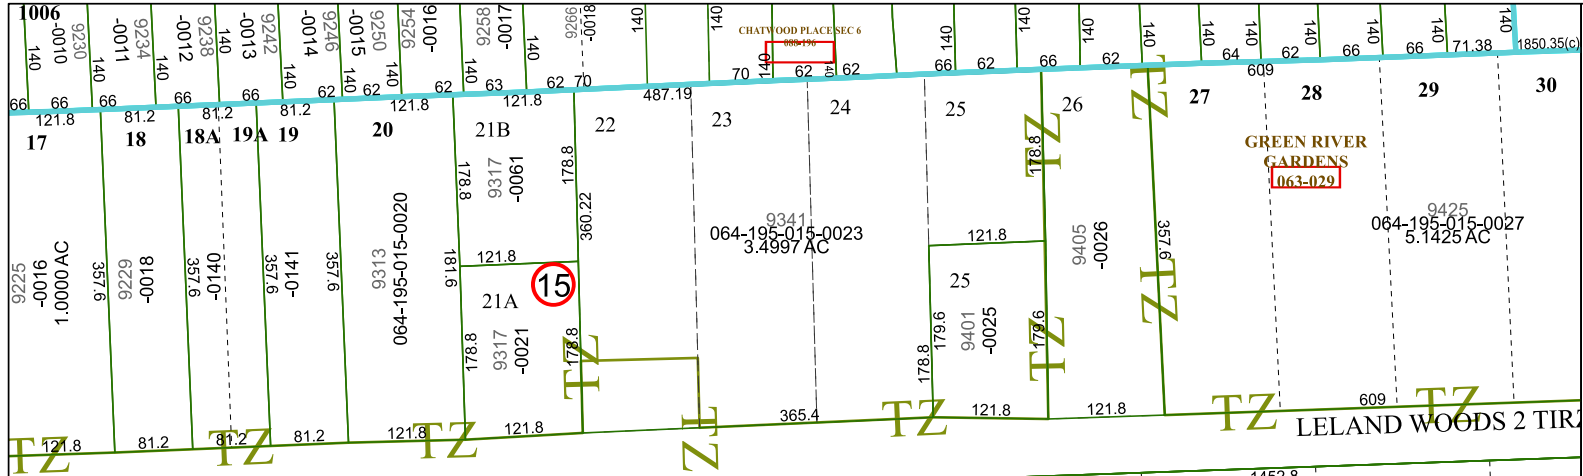

5661D11

5660B2

5660B7

Harris Central Appraisal District

PUBLICATION DATE: 1/13/2025

Geospatial or map data maintained by the Harris Central Appraisal District is for informational purposes and may not have been prepared for or be suitable for legal, engineering, or surveying purposes. It does not represent an on-the-ground survey and only represents the approximate location of property boundaries.

MAP LOCATION

FACET 5660B3

9	10	11	12	9
1	2	3	4	1
5	6	7	8	5