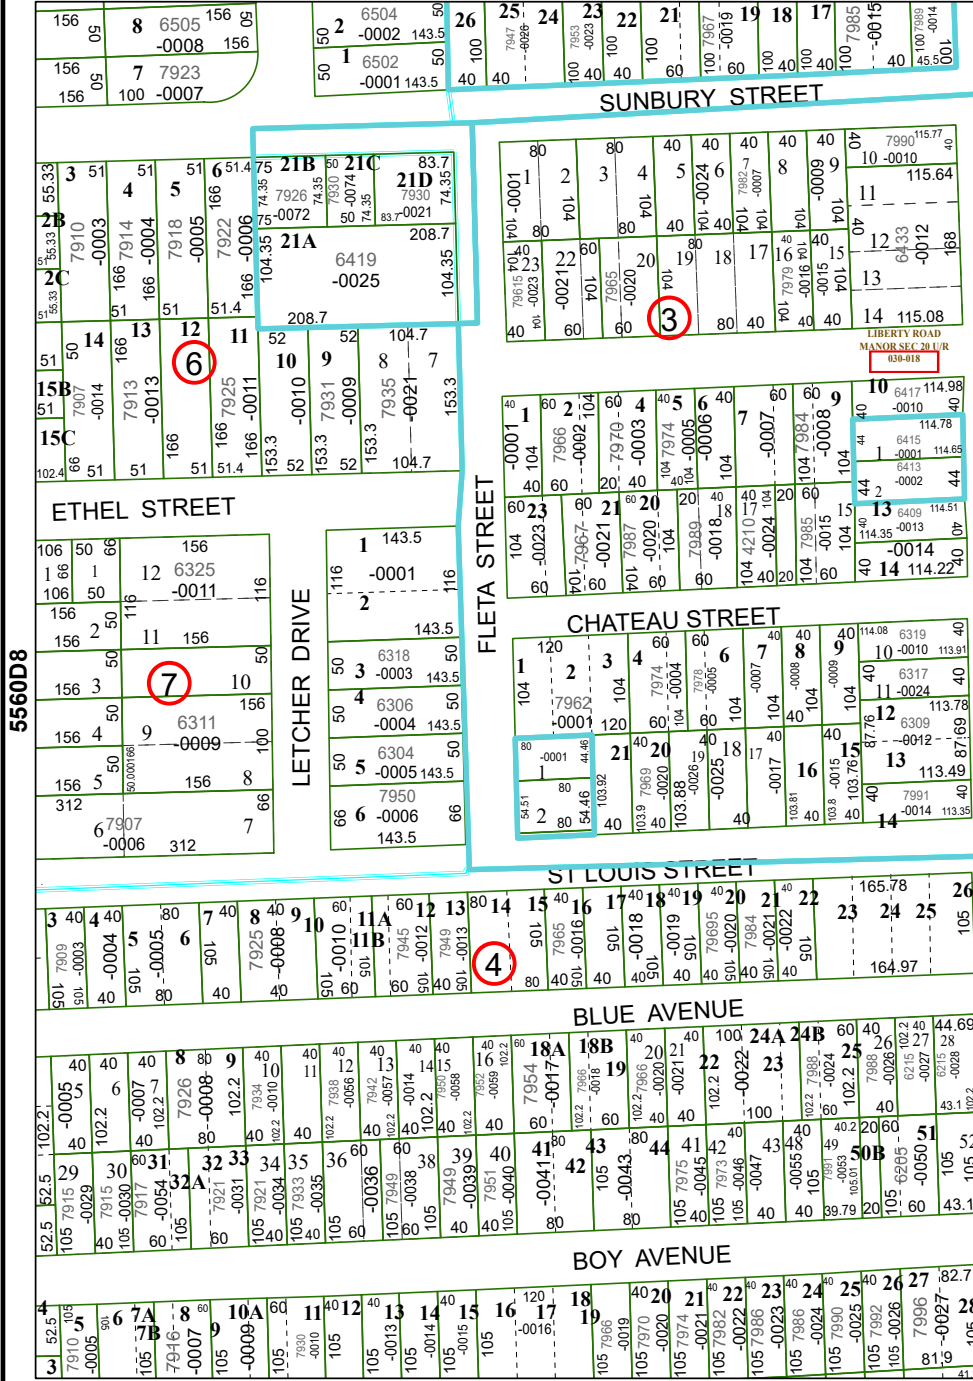

Harris Central Appraisal District

0 45 90 180 Feet

PUBLICATION DATE: 1/23/2025

Geospatial or map data maintained by the Harris Central Appraisal District is for informational purposes and may not have been prepared for or be suitable for legal, engineering, or surveying purposes. It does not represent an on-the-ground survey and only represents the approximate location of property boundaries.

MAP LOCATION

FACET 5660C5

3	4	1	2	3
7	8	5	6	7
11	12	9	10	11

5560D8

5660C1

5660C2

5660C3

5660C4