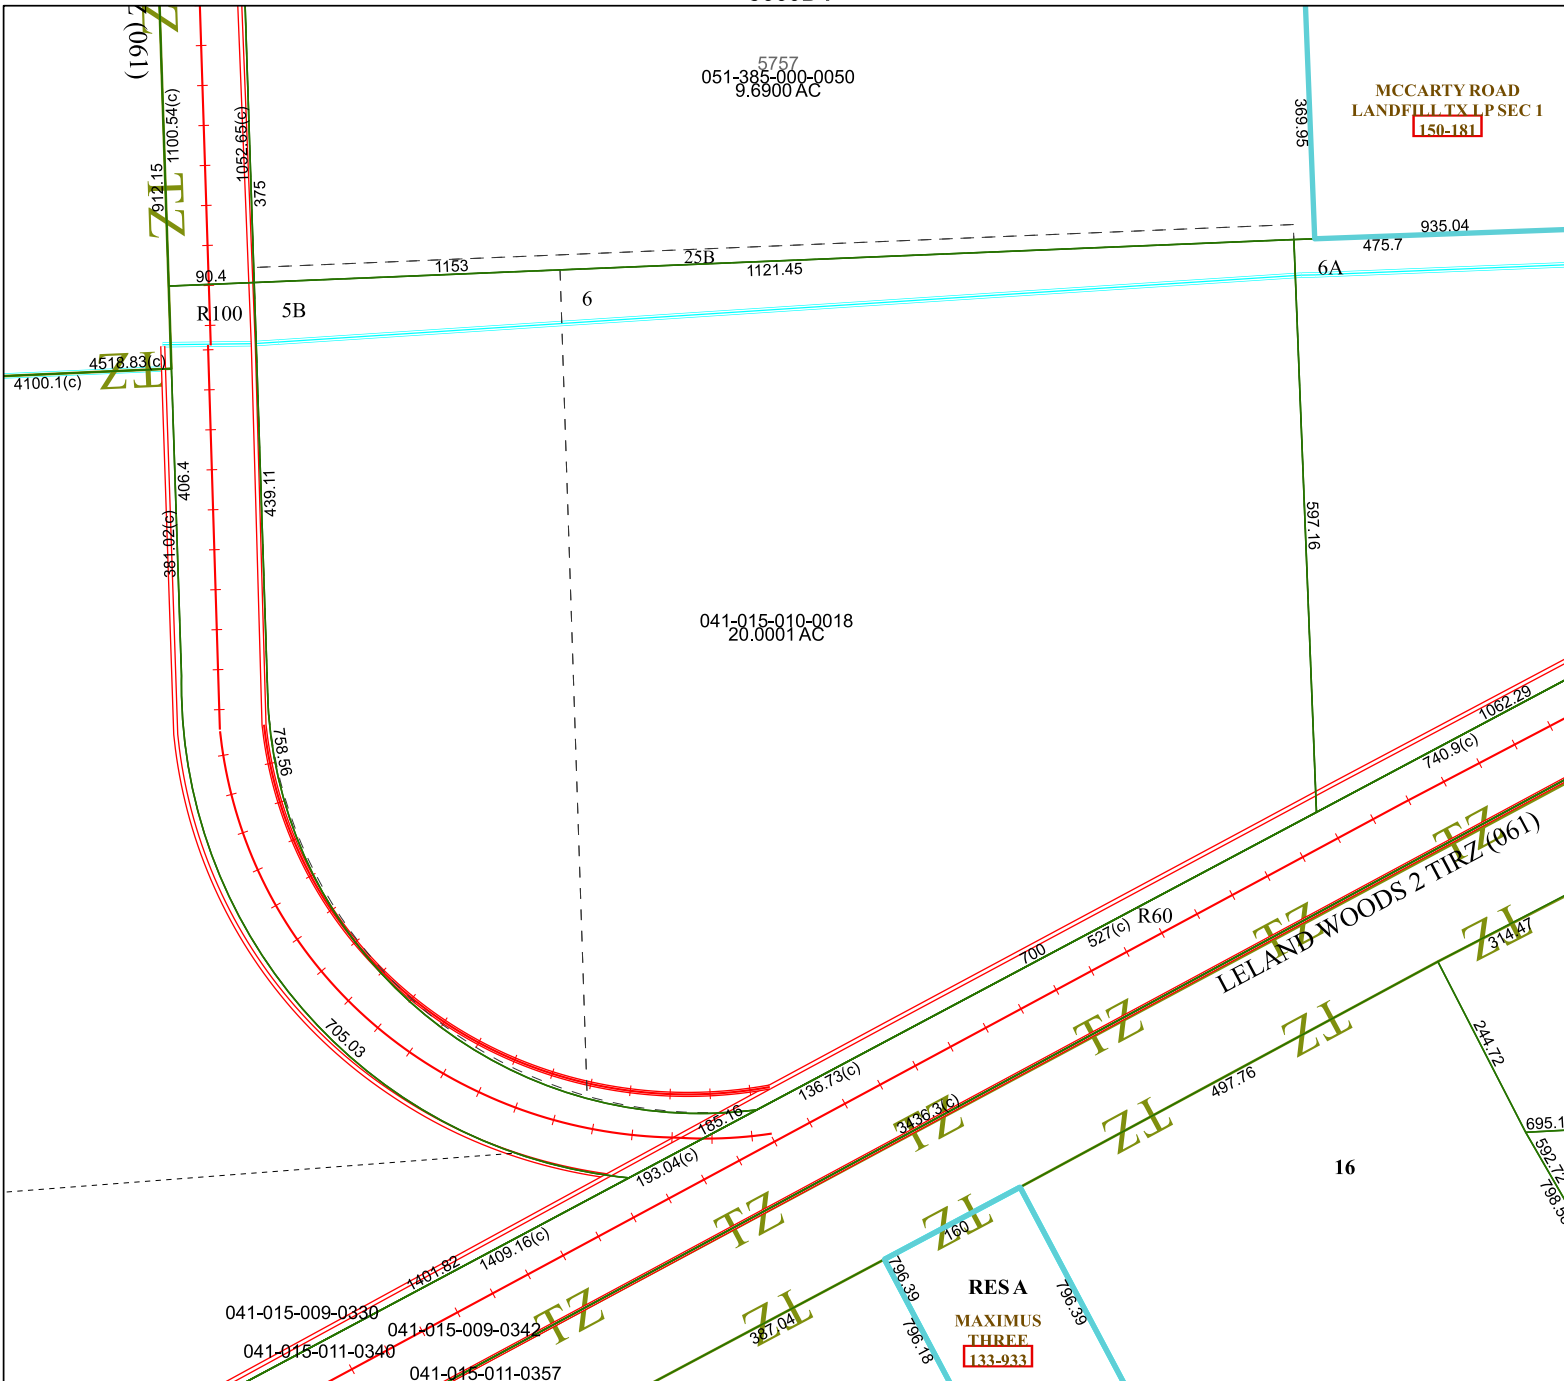

5660D4

5757
051-385-000-0050
9.6900 AC

MCCARTY ROAD
LANDFILL TX LP SEC 1
150-181

Harris Central Appraisal District

0 45 90 180
Feet

PUBLICATION DATE:
6/22/2023

Geospatial or map data maintained by the Harris Central Appraisal District is for informational purposes and may not have been prepared for or be suitable for legal, engineering, or surveying purposes. It does not represent an on-the-ground survey and only represents the approximate location of property boundaries.

MAP LOCATION

FACET 5660D8

2	3	4	1	2
6	7	8	5	6
10	11	12	9	10

5660D12

5660D7

5760C5