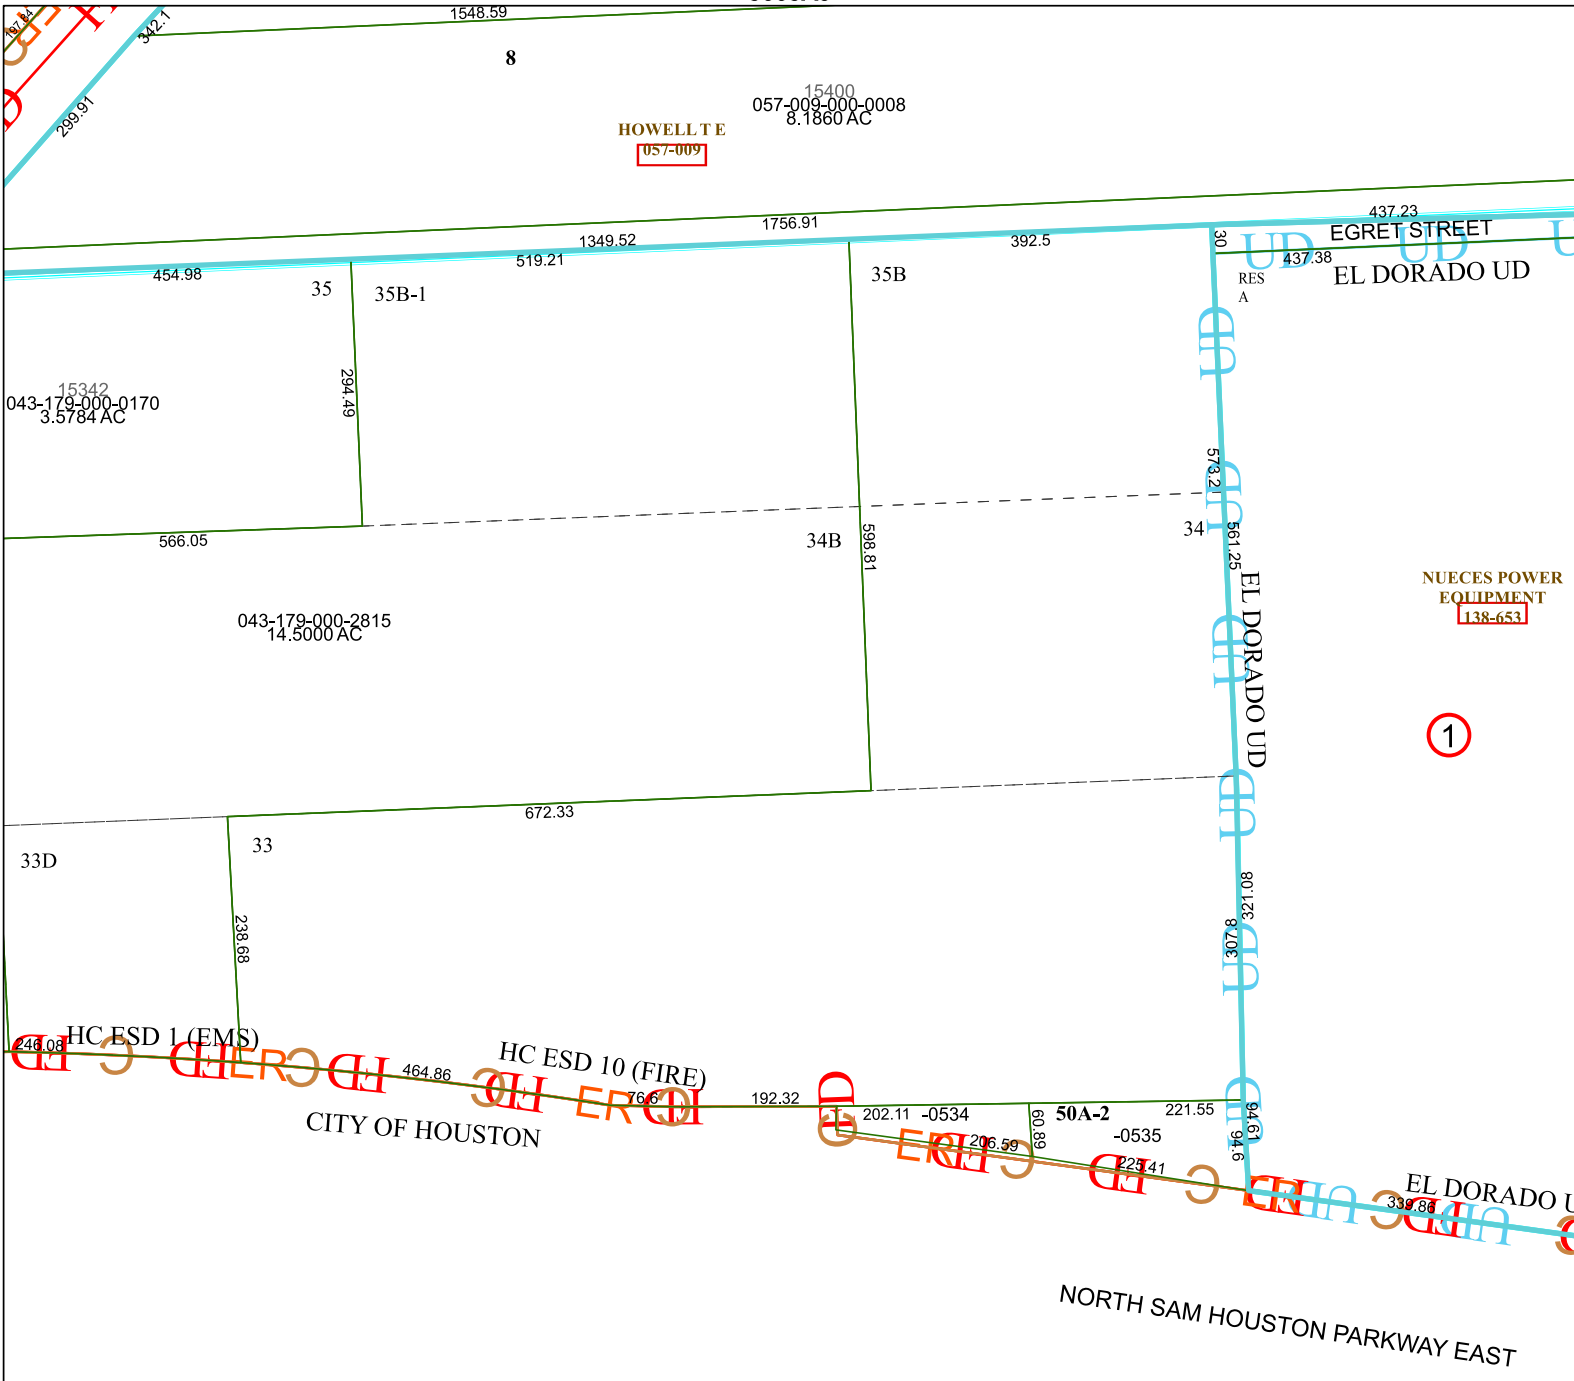

5665A9

Harris Central Appraisal District

PUBLICATION DATE:
1/23/2024

Geospatial or map data maintained by the Harris Central Appraisal District is for informational purposes and may not have been prepared for or be suitable for legal, engineering, or surveying purposes. It does not represent an on-the-ground survey and only represents the approximate location of property boundaries.

MAP LOCATION

FACET

5665C1

11	12	9	10	11
3	4	1	2	3
7	8	5	6	7

5665C5

5565D4

5665C2

1